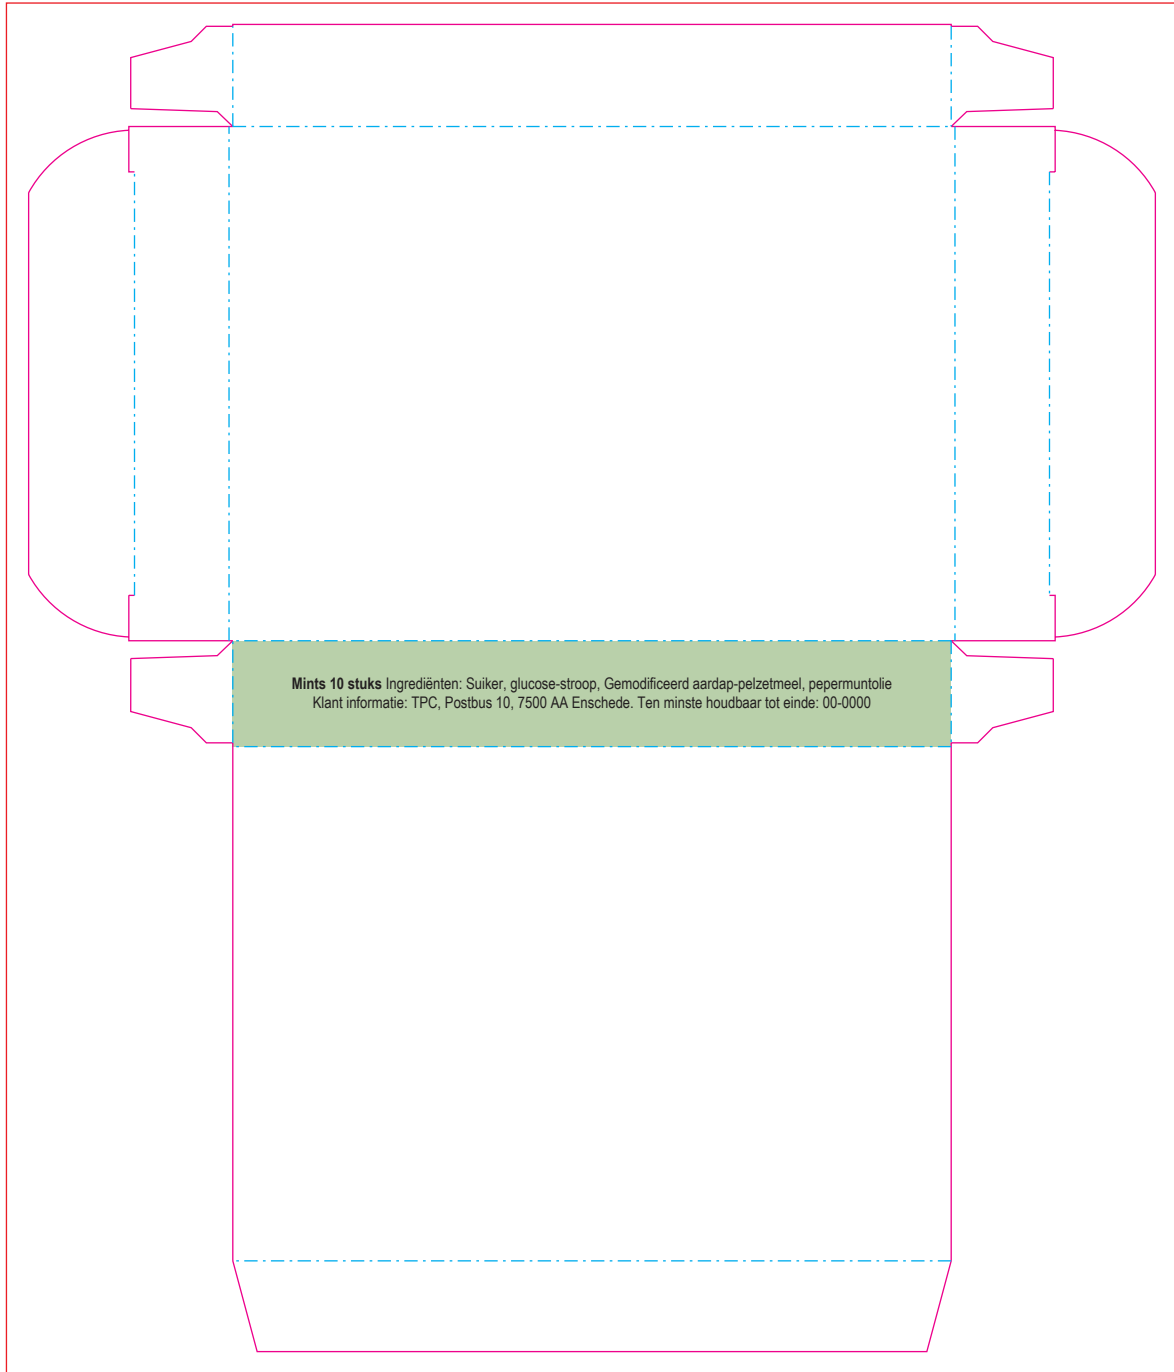

Print size:
149 x 175,5 mm

-  Printing surface
-  Folding line
-  Bleed
-  No text here
-  Ingredients
When desired, you can change the language, colour or position of the ingredients