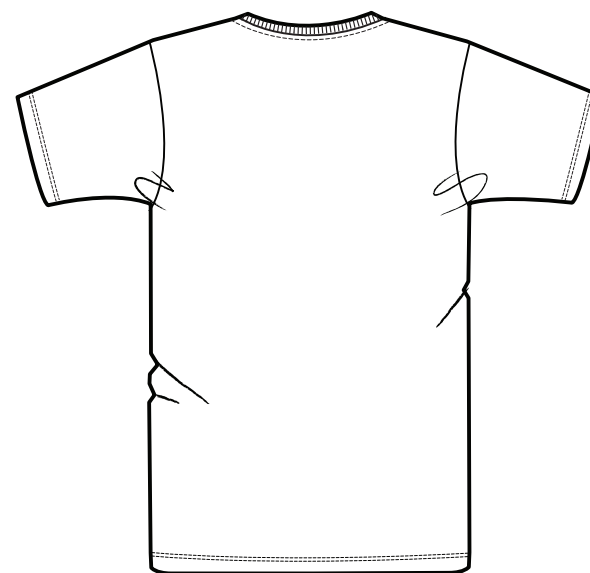

FRONT

BACK

SIZES		3-4 y	5-6y	7-8y	9-11y	12-14y
A	Half Chest 2,5cm below armhole	33	35	37	40	43
B	Body Length (from HPS)	45	49	53	57	61
C	Sleeve length	11,5	12,5	13,5	15	16,5