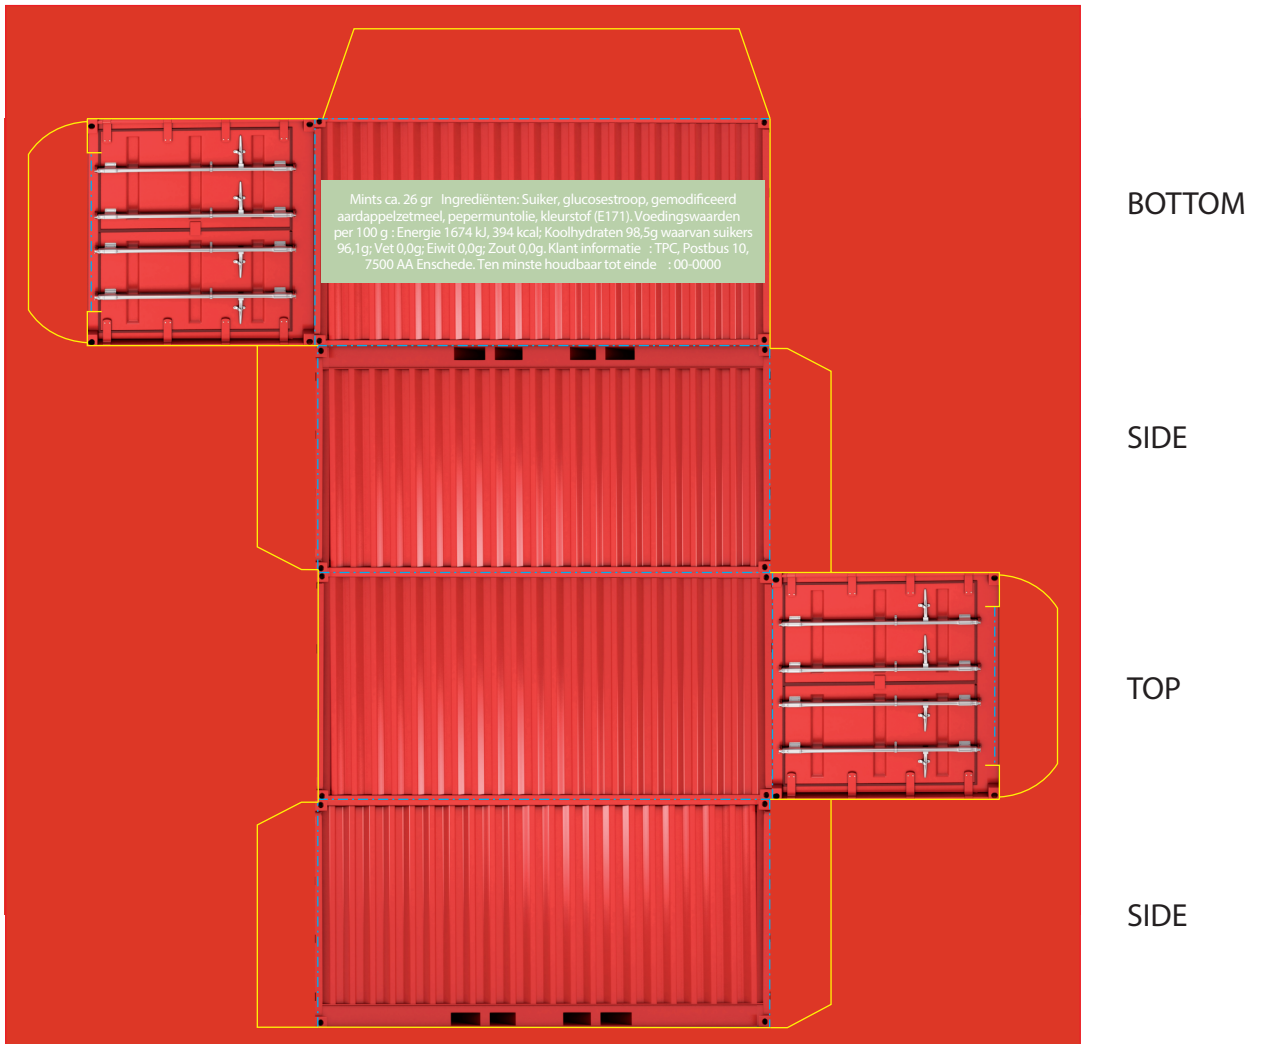

# CONTAINER IMPERIAL PEPPERMINT

Print size  
136 x 132 mm

-  Printing surface
-  Folding line
-  Bleed
-  No text here
-  Ingredients

When desired, you can change the language, colour or position of the ingredients