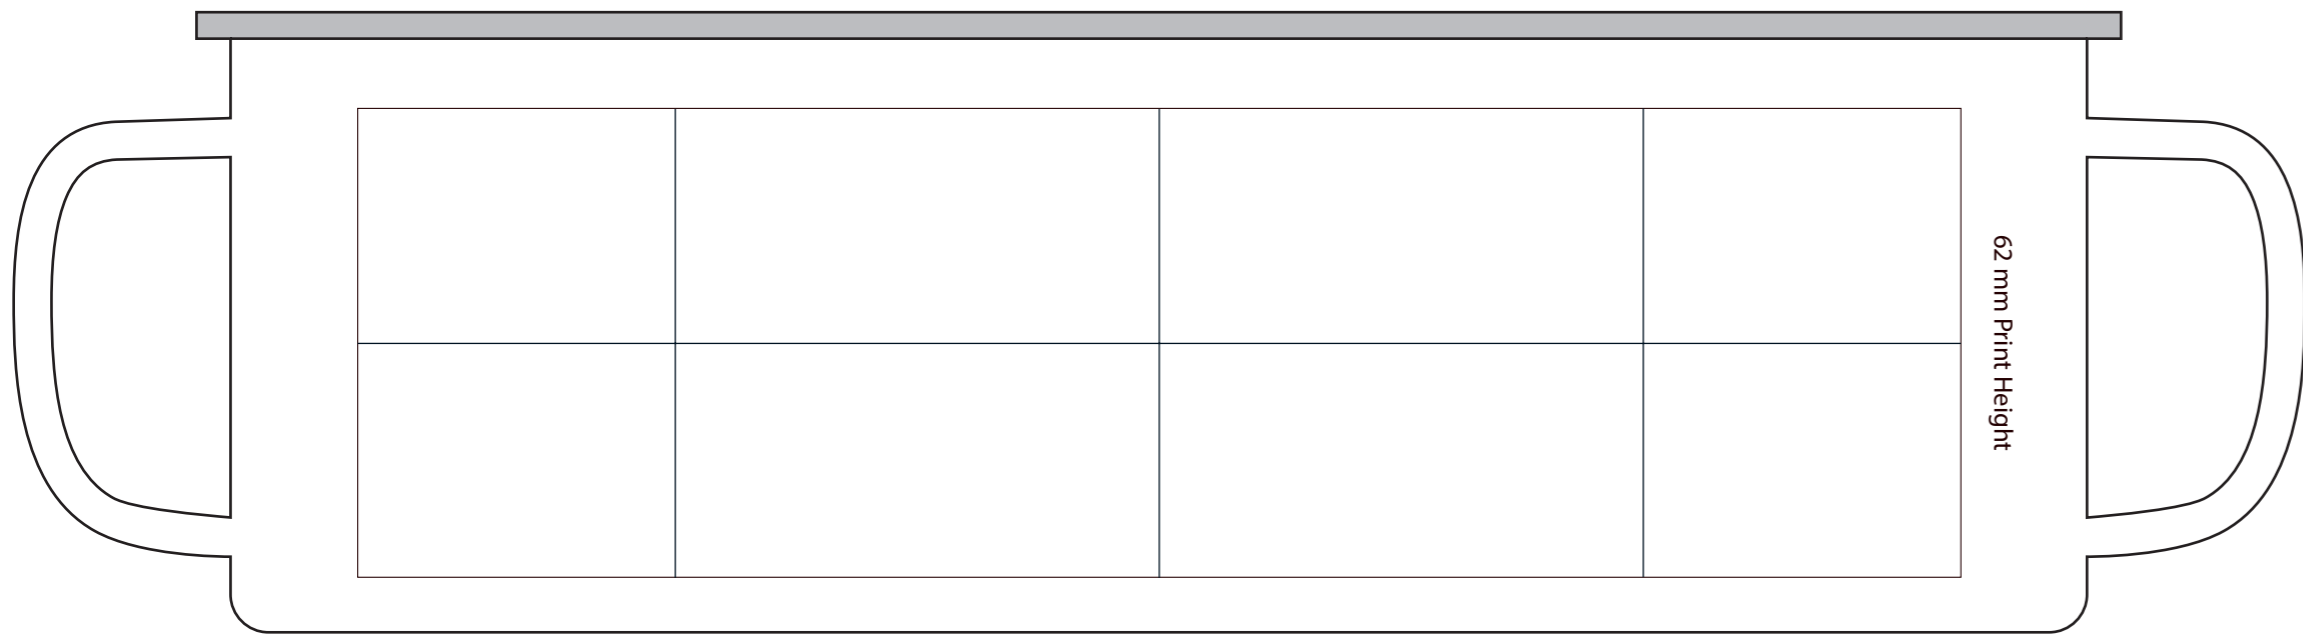

40mm Maximum
Print diameter

Rear Face
Facing away from Drinker*

Centre
opposite
Handle

Front Face
Facing Drinker*

62 mm Print Height

42 mm

64 mm

64 mm

42 mm

128 mm to Centre Faces

Maximum Print Width 212 mm