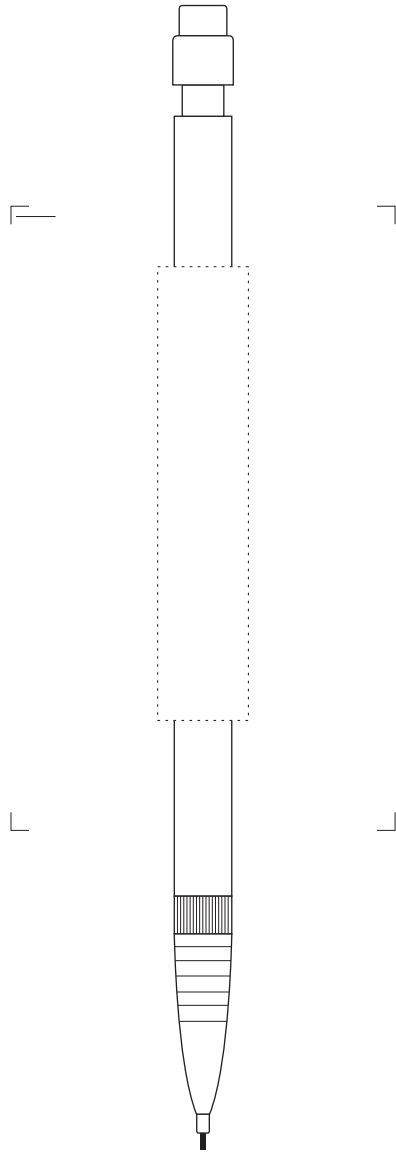

Barrel (Clip Centered) : 42 x 20 mm.

Barrel (Rear Clip) : 60 x 12 mm.

Clip : 30 x 4 mm.

Barrel (Clip Centered) : 42 x 20 mm.