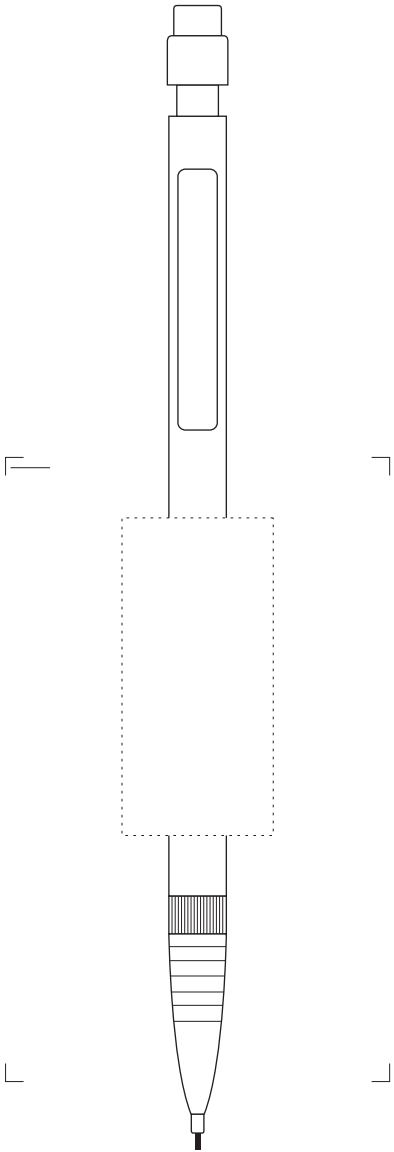

Barrel (Clip Centered) : 42 x 20 mm.

Barrel (Rear Clip) : 60 x 12 mm.

Clip : 30 x 4 mm.

Barrel (Clip Centered) : 42 x 20 mm.