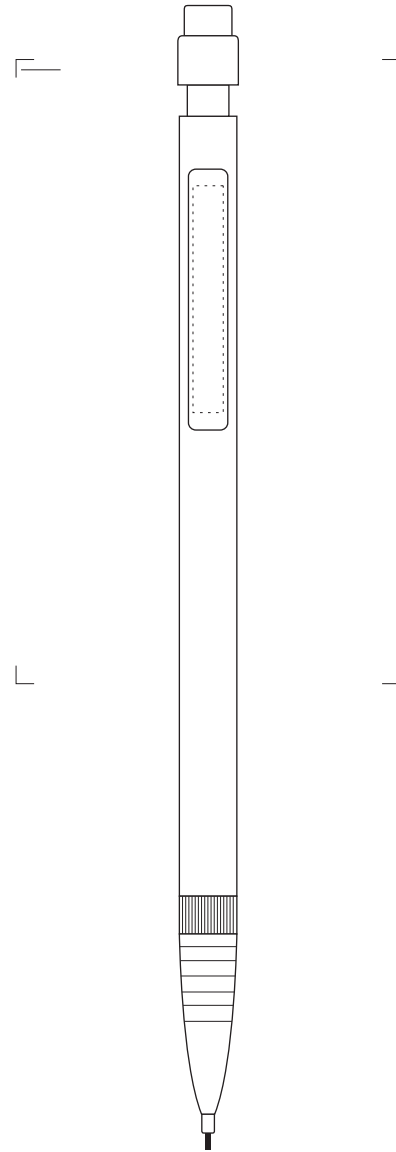

Barrel (Clip Centered) : 42 x 20 mm.

Barrel (Rear Clip) : 60 x 12 mm.

Clip : 30 x 4 mm.

Barrel (Clip Centered) : 42 x 20 mm.