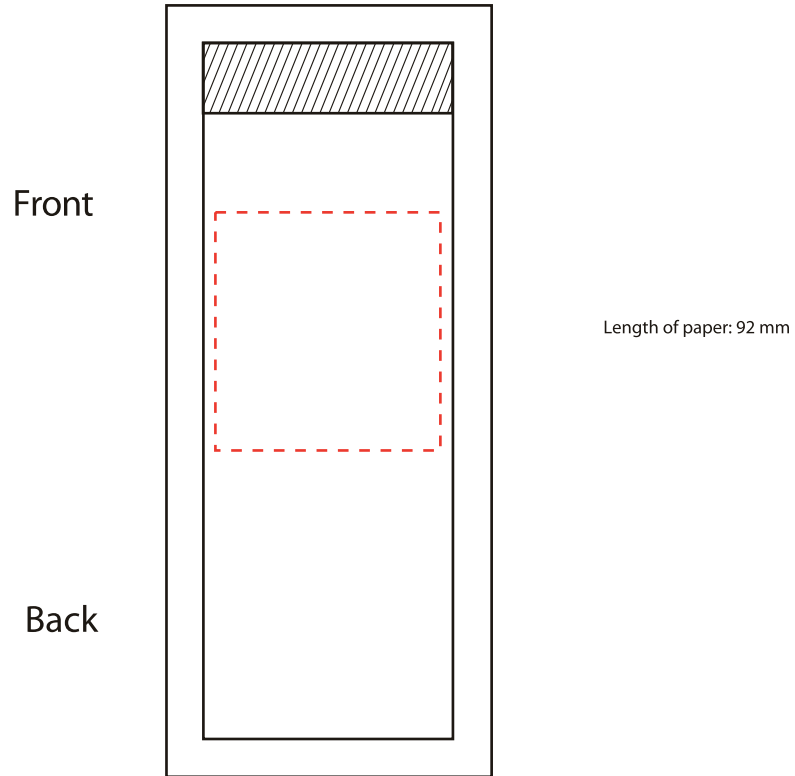

Width of paper: 33 mm

Showing front side, size around 30 x 30 mm (suitable for logo)

Glue area