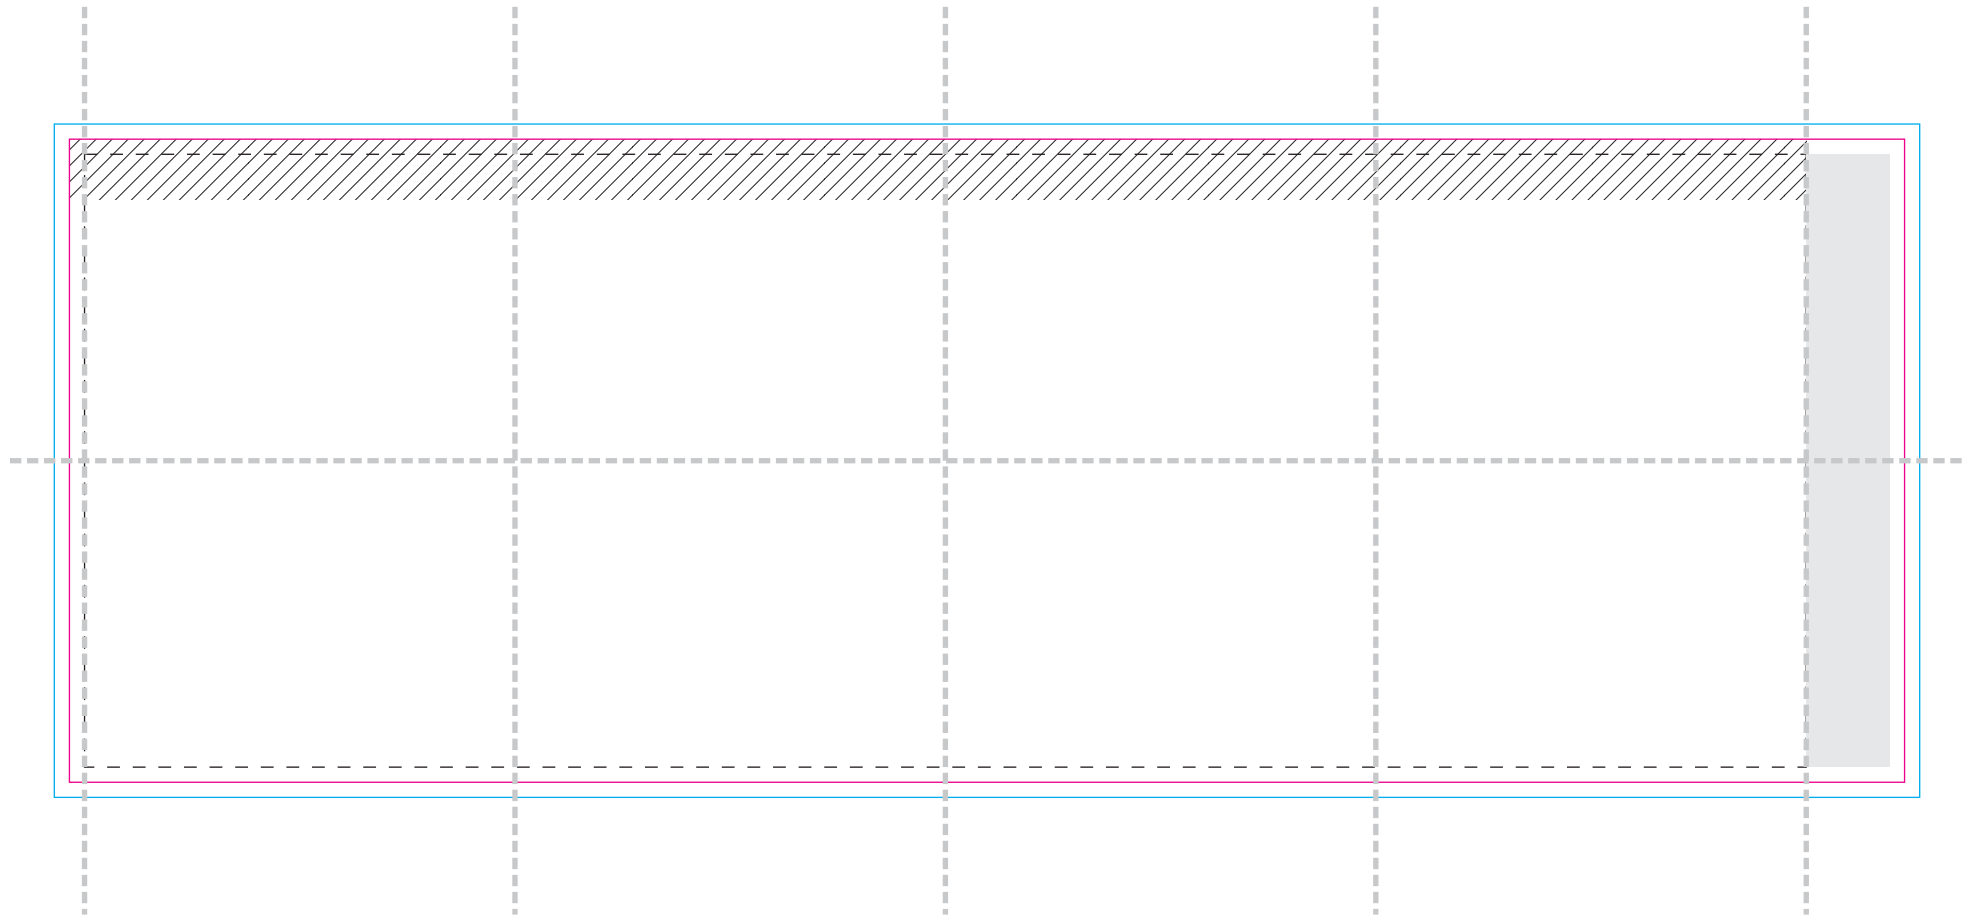

8 oz 200/250 ml

230 mm x 85 mm + 2 mm bleeds

DIE CUT

Artwork within this area will be seen on the finished cup.

BLEEDS

Please contain or mask artwork within this area.

TEXT CLEAR AREA

2 mm - Keep text and logos away from this area. All other artwork is acceptable.

GUIDELINES

Helpful in placing objects.

JOIN AREA

Artwork in this area meet up to create join.

LID AREA

8 mm - Artwork within this area may not be visible after covering the cup with a lid.