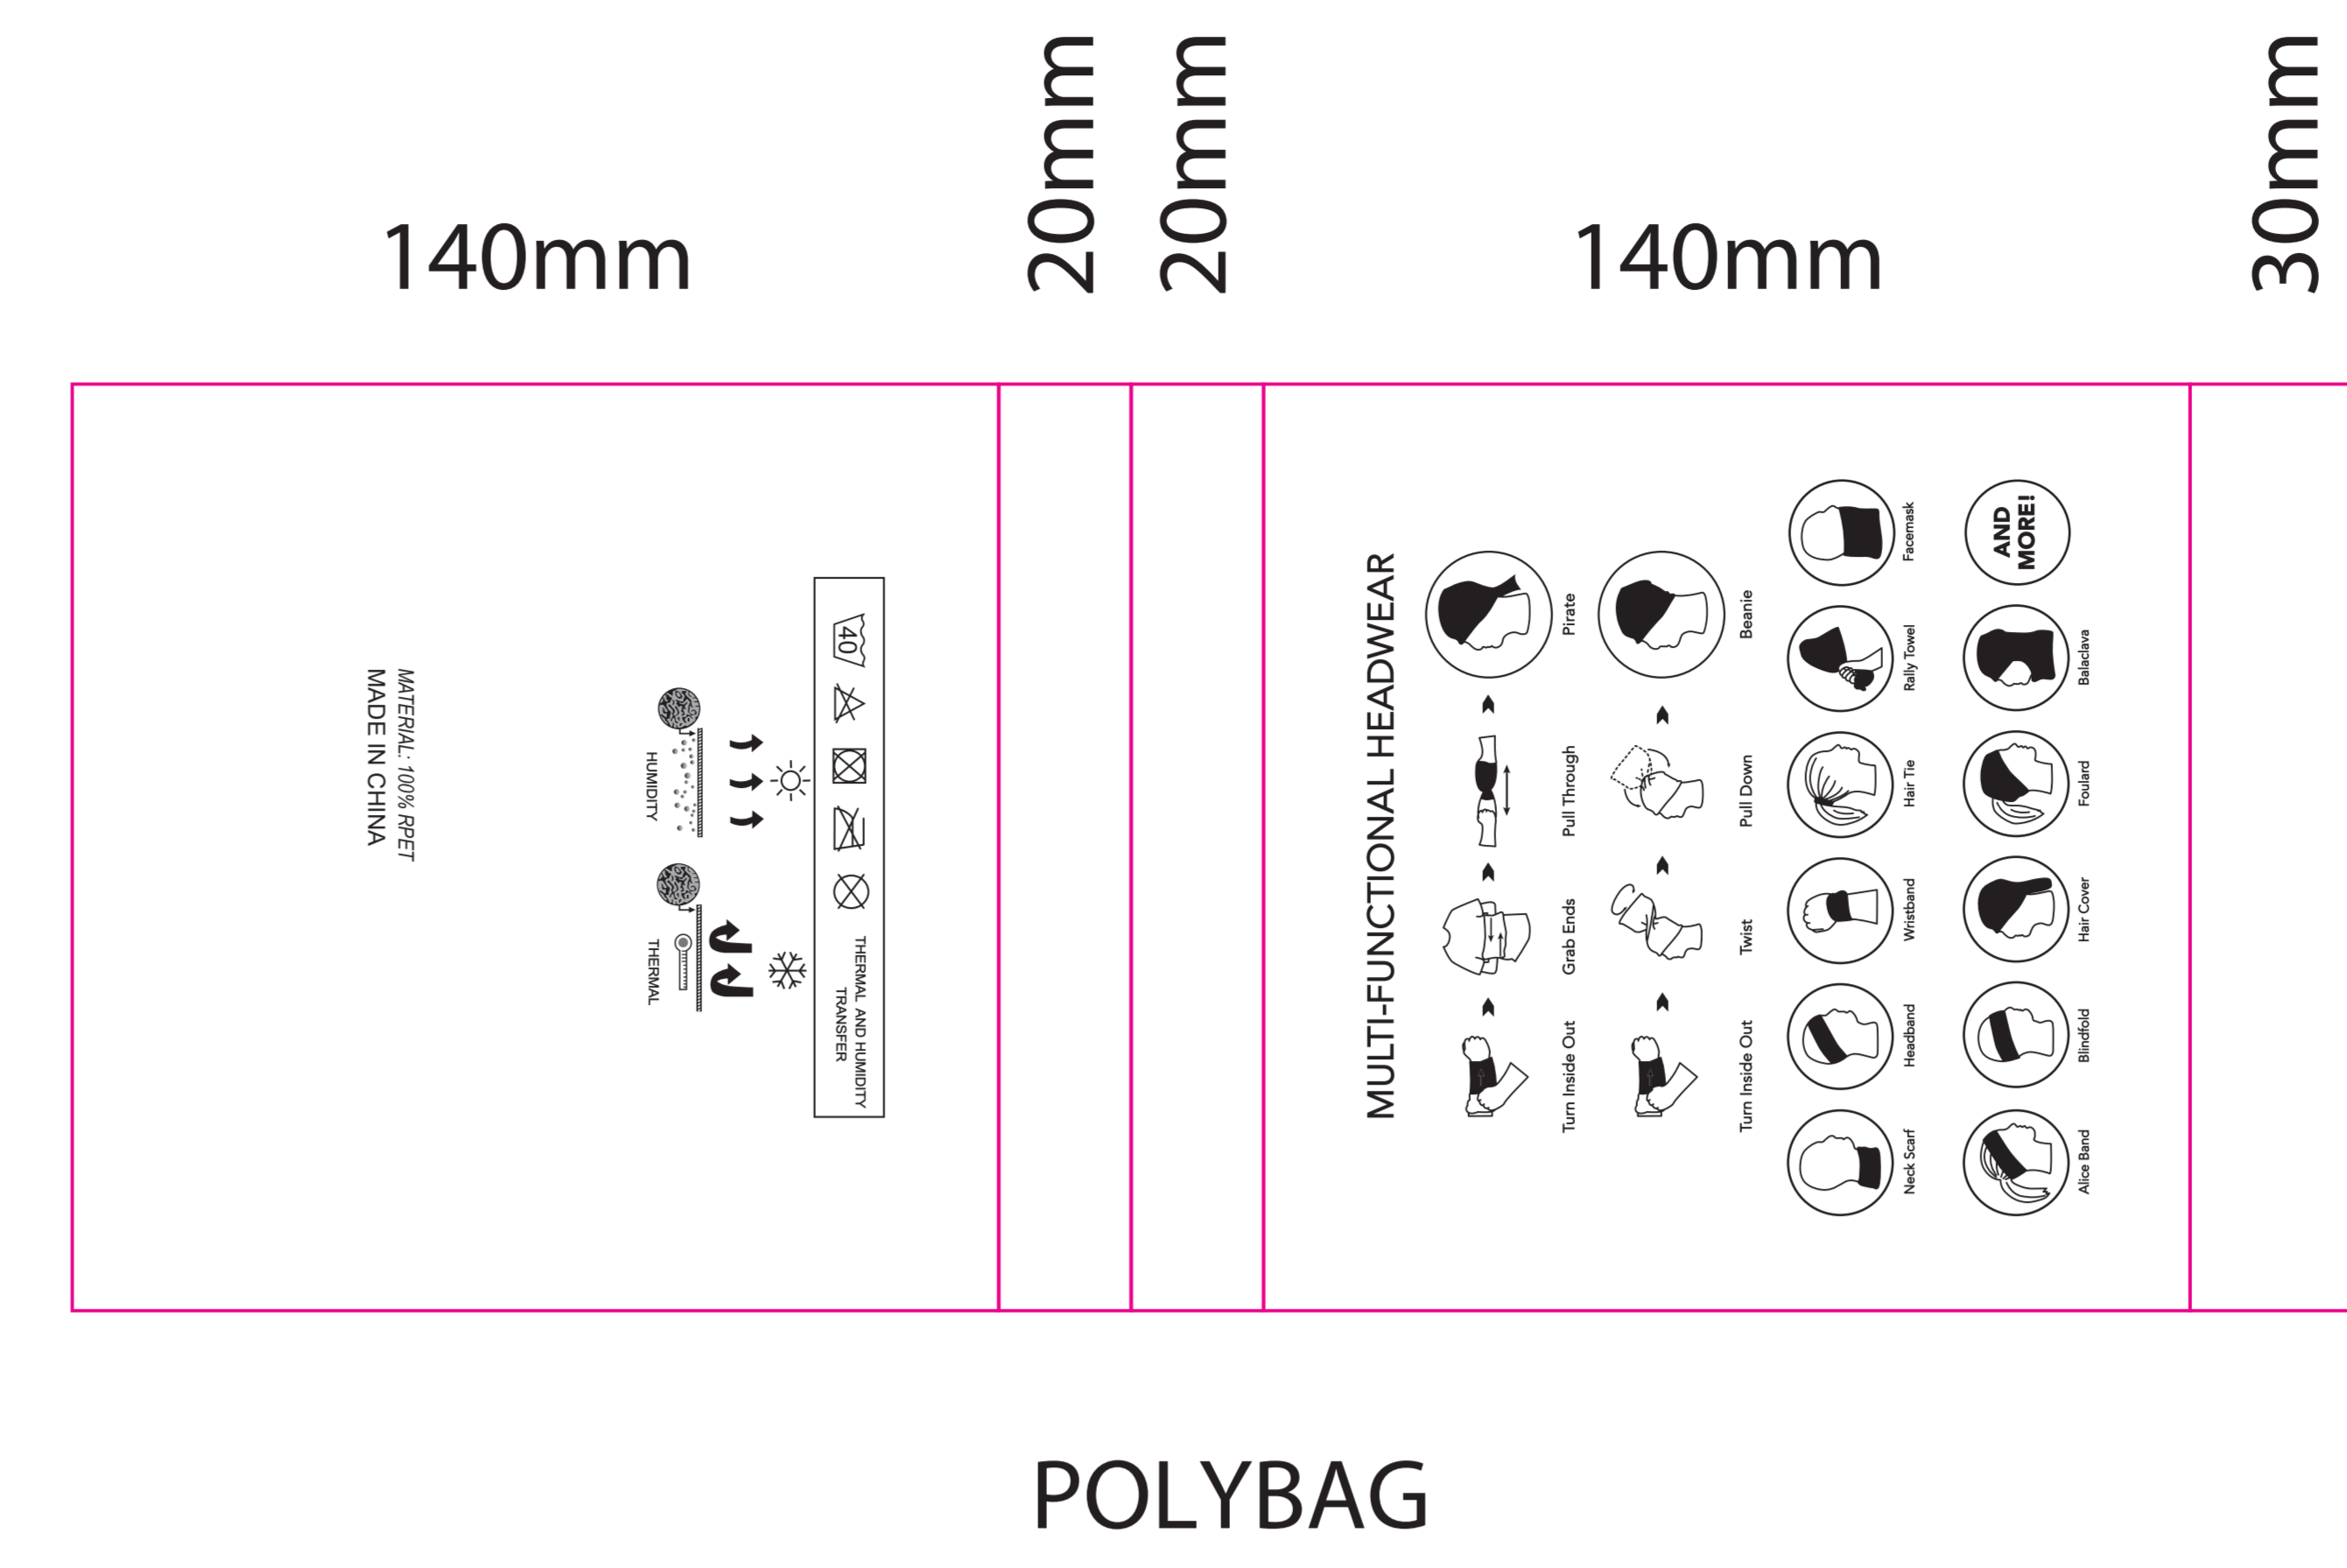

Fabric: Recycled PET (RPET)
 Grammage: 140 gsm
 Item size: 50 x 25 cm
 Technique: Sublimation

POLYESTER - STANDARD COLOUR

WHITE

SCALE 1:1

OPTIONAL - PAPER WRAPPING „B“ (SCALE 4:1)

LEGEND:

- BLEED AREA
- FINISHED COMPONENT
- SAFE PRINT AREA