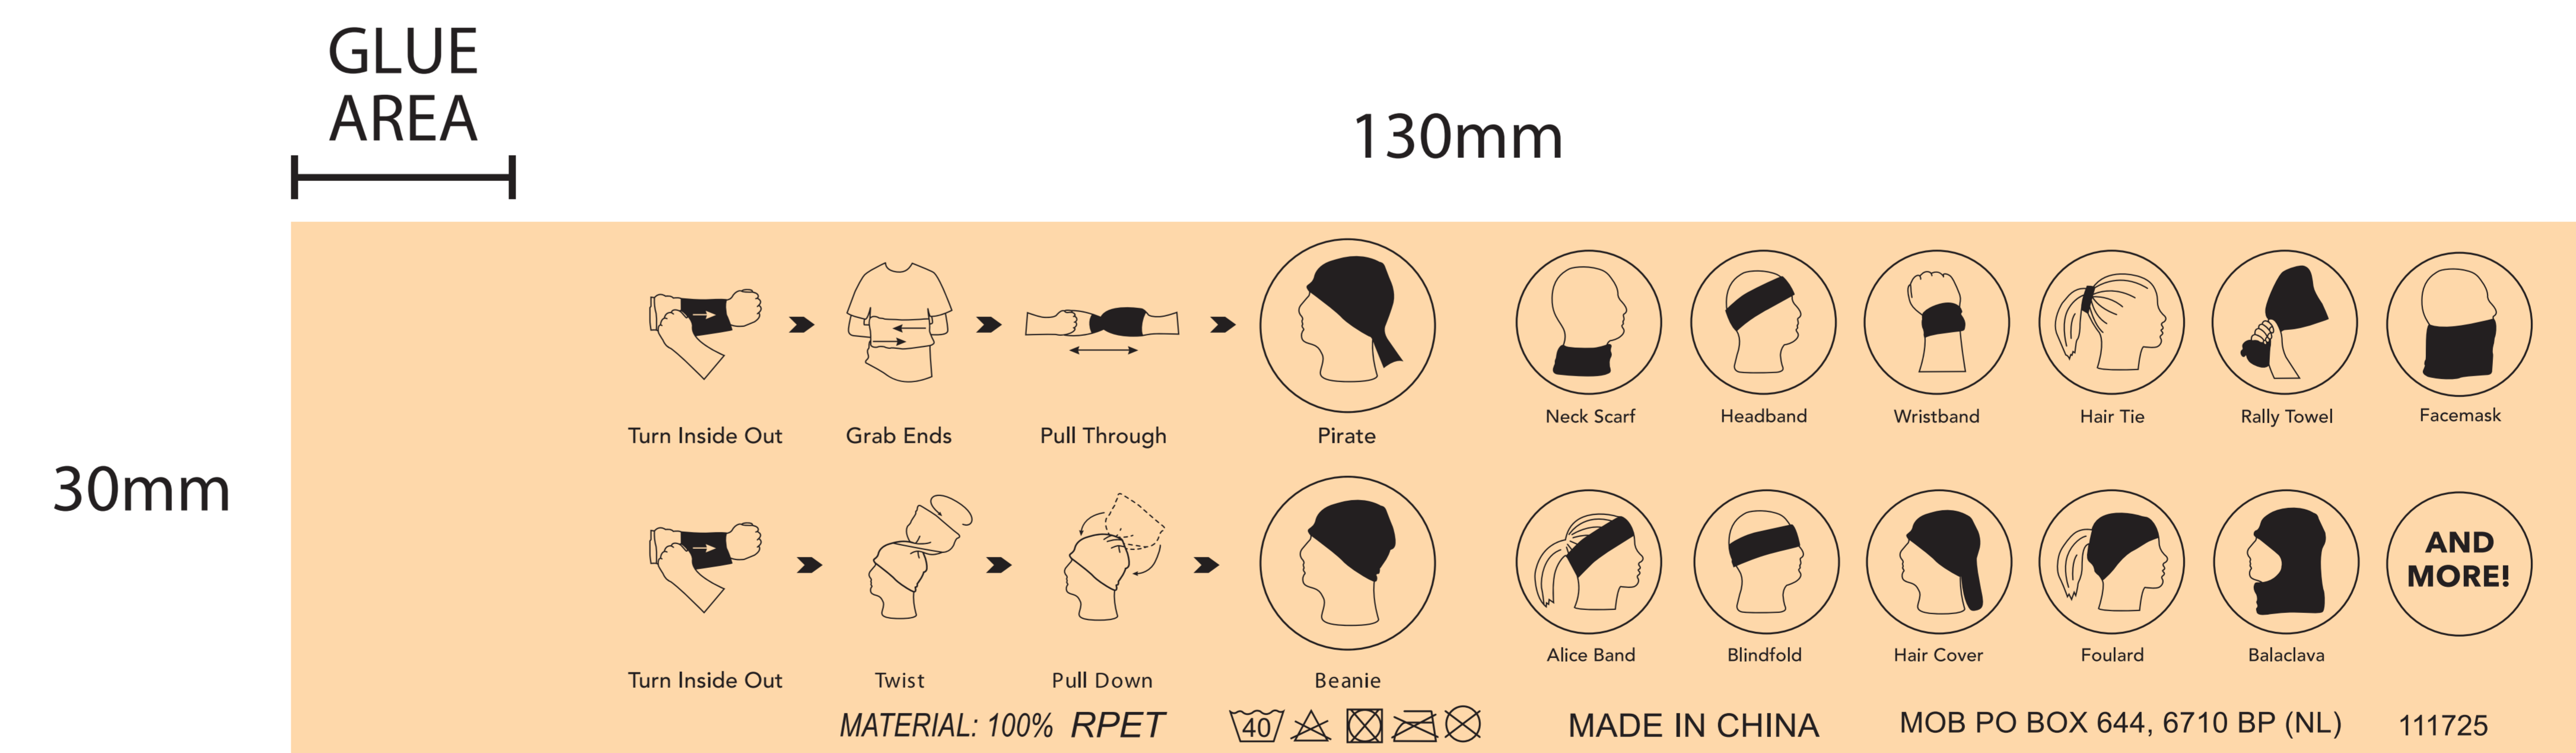

Fabric: Recycled PET (RPET)
 Grammage: 140 gsm
 Item size: 50 x 25 cm
 Technique: Sublimation

POLYESTER - STANDARD COLOUR

WHITE

SCALE 1:1

OPTIONAL - PAPER WRAPPING „B“ (SCALE 4:1)

LEGEND:

- BLEED AREA
- FINISHED COMPONENT
- SAFE PRINT AREA