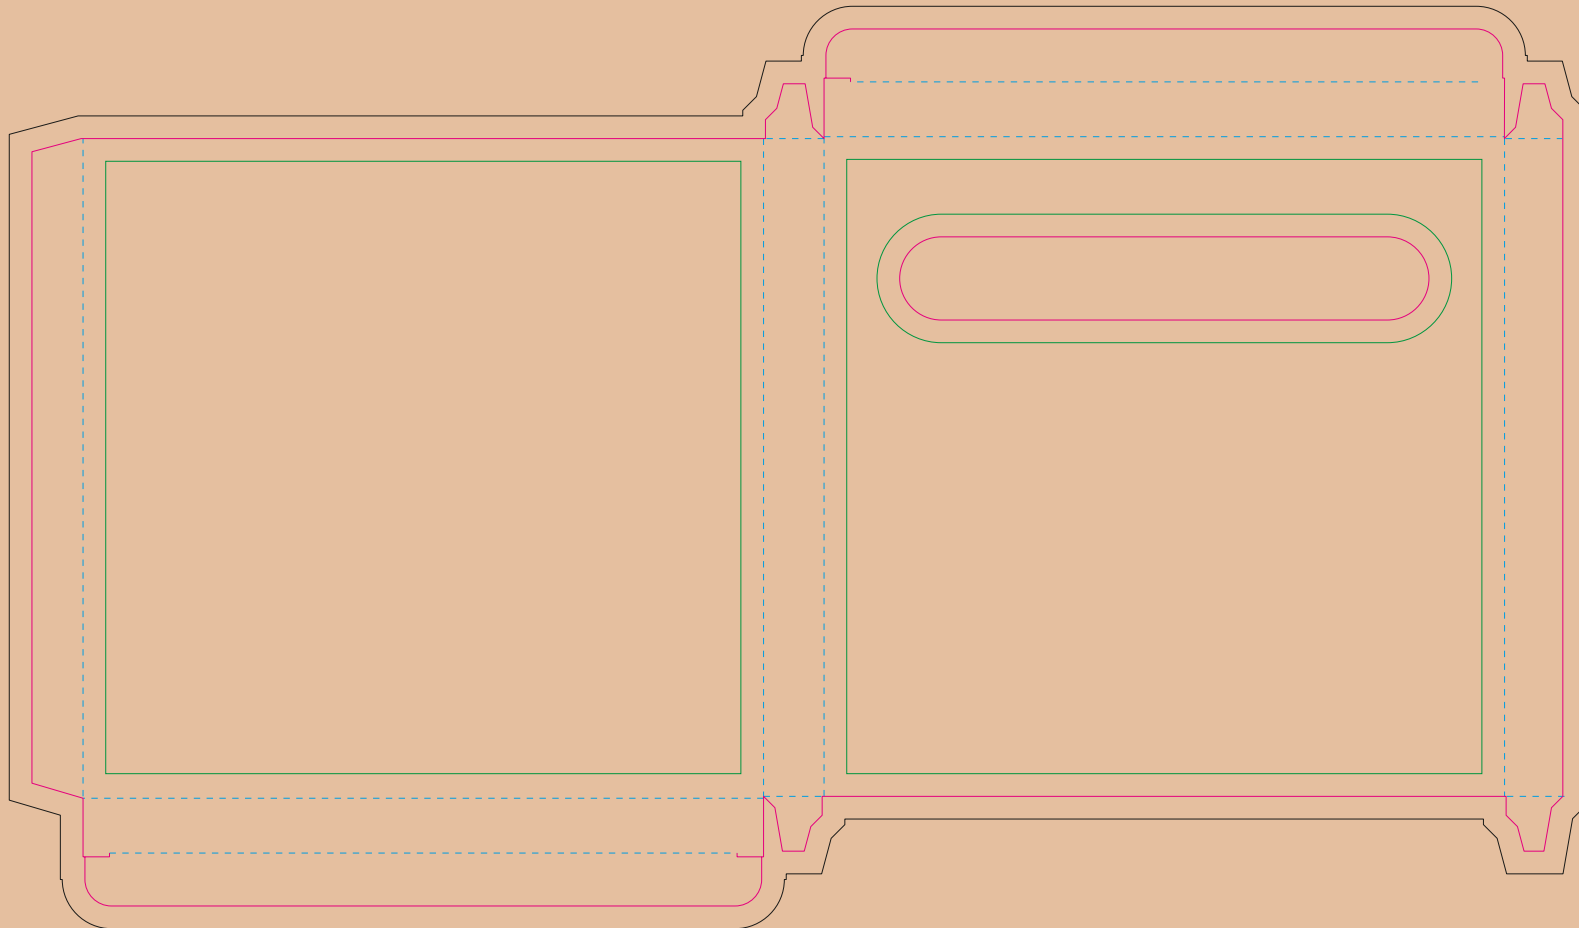

## PENCIL

- Margin
- Edge of product
- Bleed limit 3-3 mm (background must fill it)
- - - - - Fold line

resolution: min. 300 DPI  
colours: CMYK  
formats: TIFF, PDF, EPS, AI, CDR

The green line indicates the area all non-background object-texts, logos, etc.  
The pink outline the maximum size of graphic visible on the product.  
The black line indicates the size of the required graphics including bleed.  
The blue line indicates the folding.