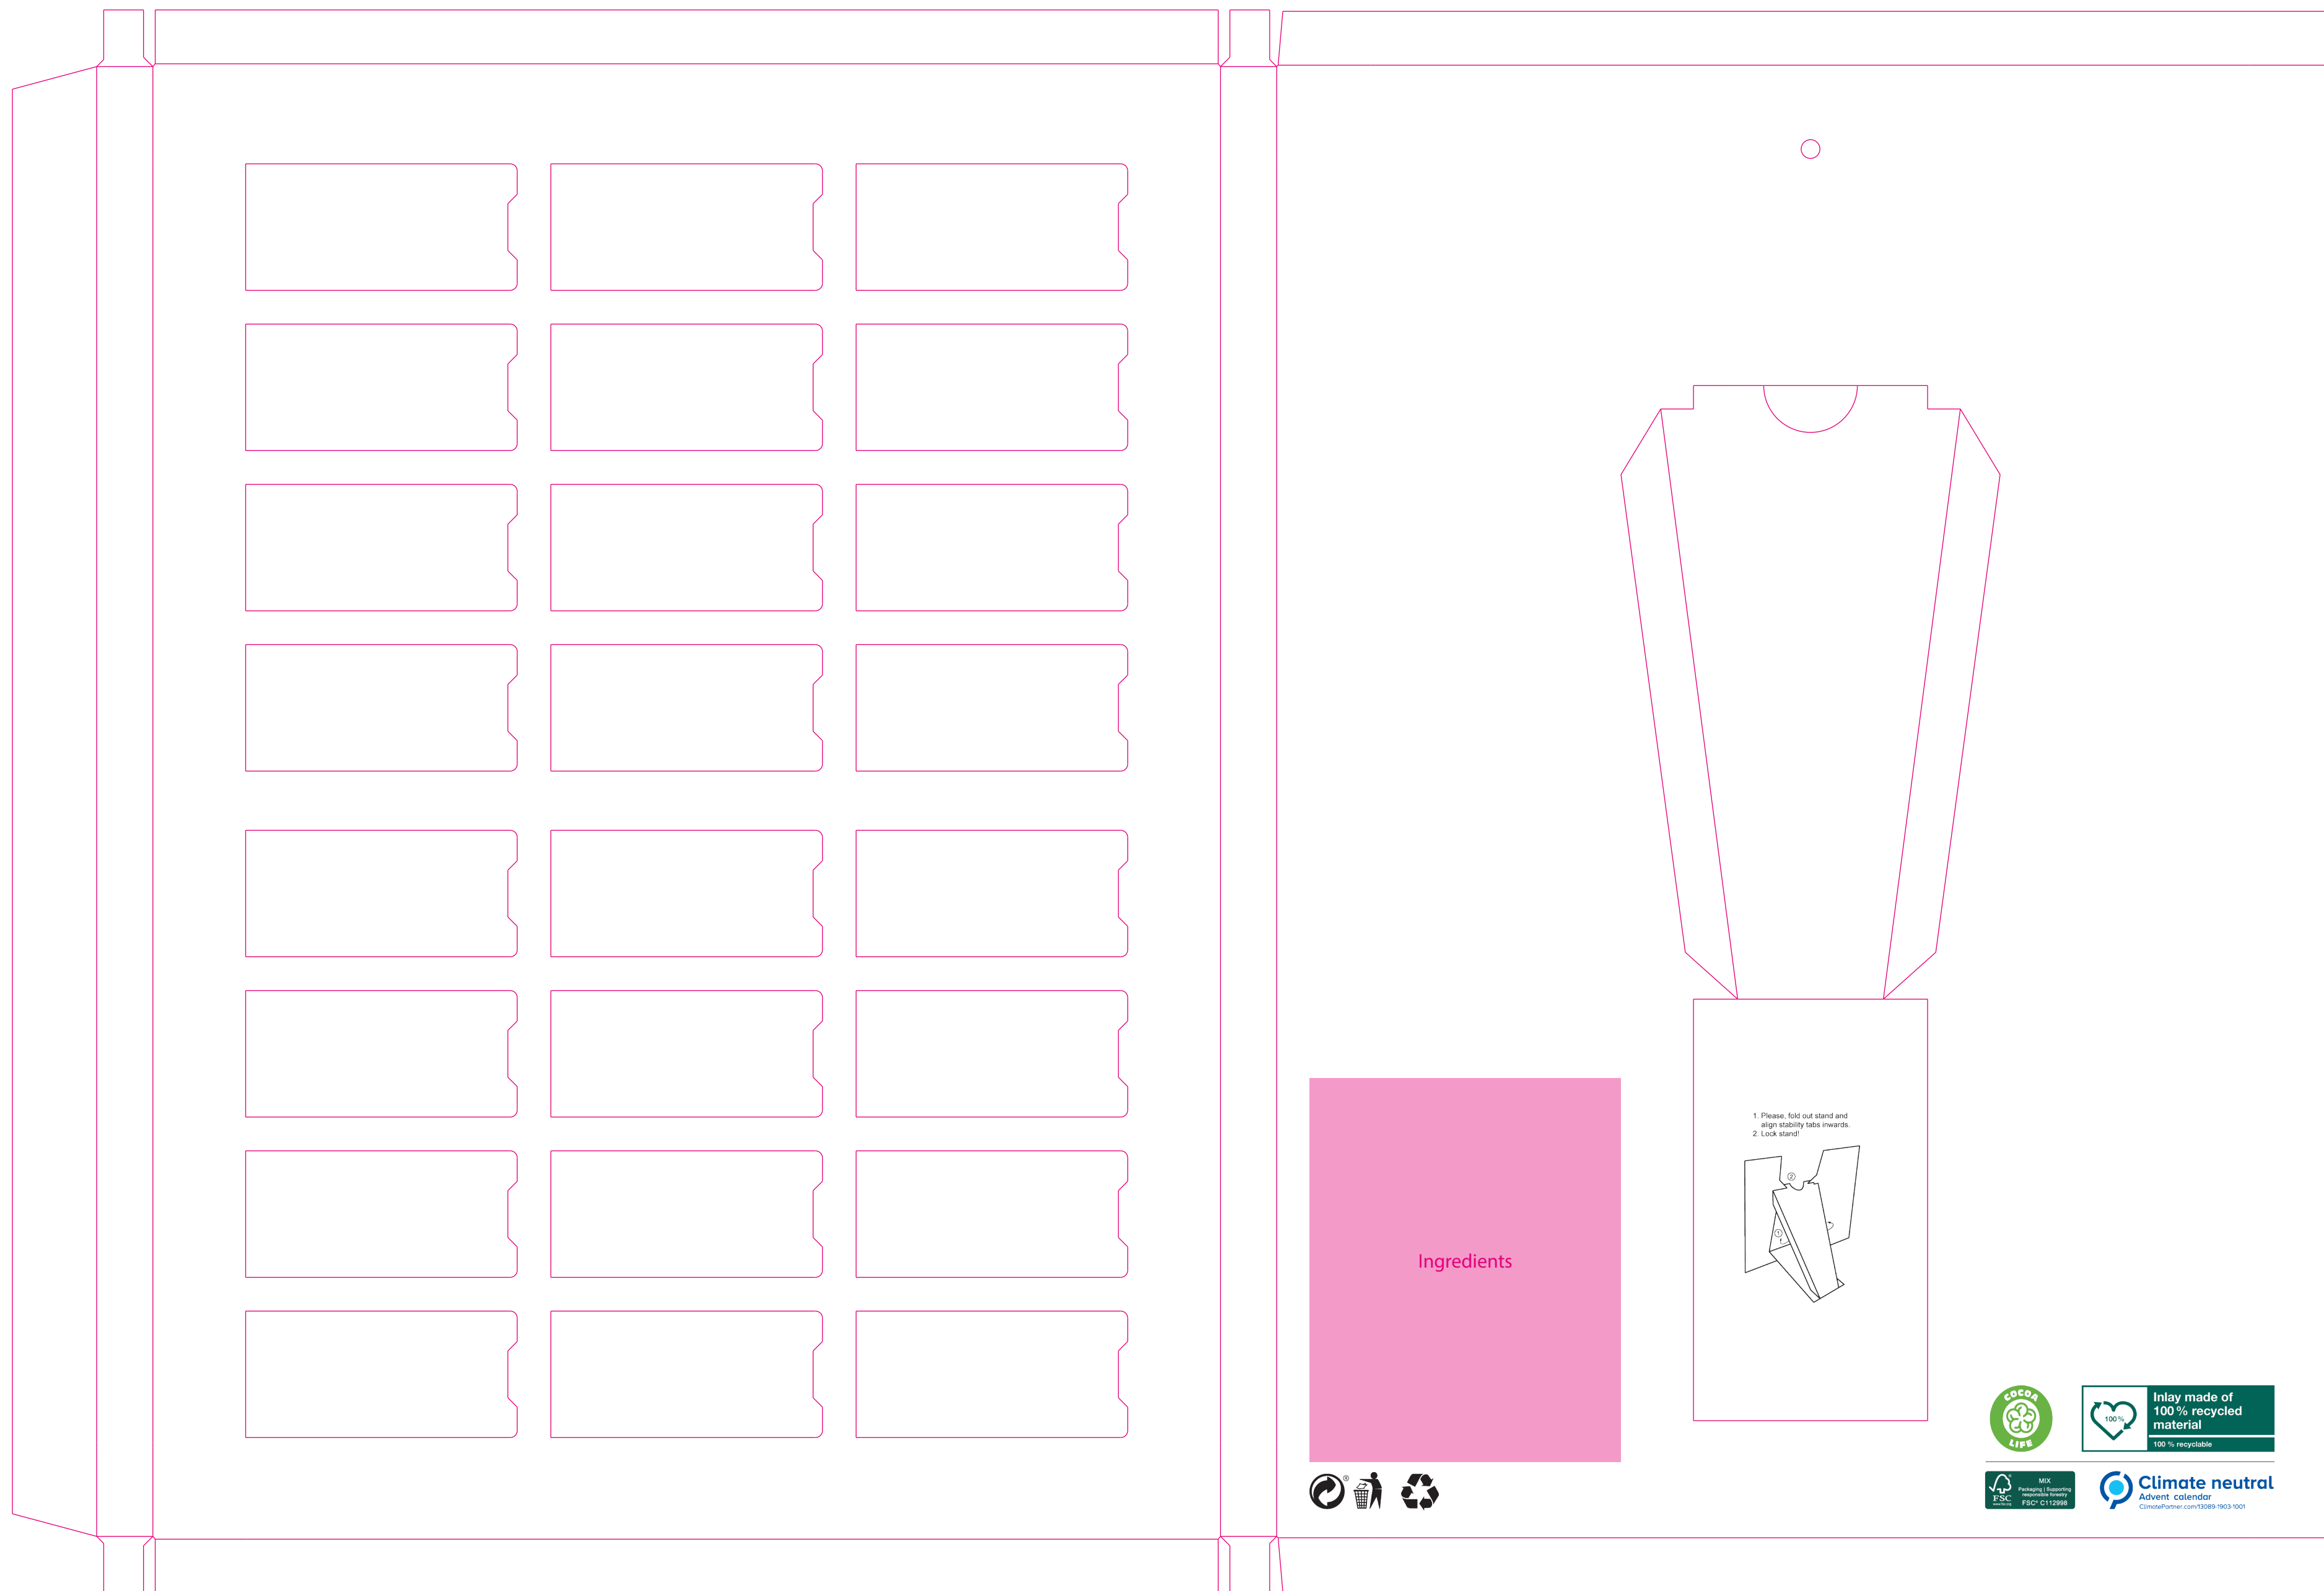

- Please **do not change the document format**.
- Colour **Pantone Rubine Red C** as well as **size and position of the template must not be changed**.
- Please invest at least **3 mm of edge overcrowding**
- **Do not** use the colour „info“ for your layout.
- **Colour space** of all data (except the template) has to be **CMYK**.

1. **Pictures and fonts must be embedded** in the document or **converted into paths**.
   - Create a **PDF/X3**, or **PDF/X4** document **without crop marks, colour control stripes and registration marks**.
   - We print only in **CMYK**. **Special colours (such as Pantone)** are charged extra per colour. **Prices on request**.
2. **For further information read the checklist for data preparation! Version 2022 - Please, do always use our latest template.**

Ingredients