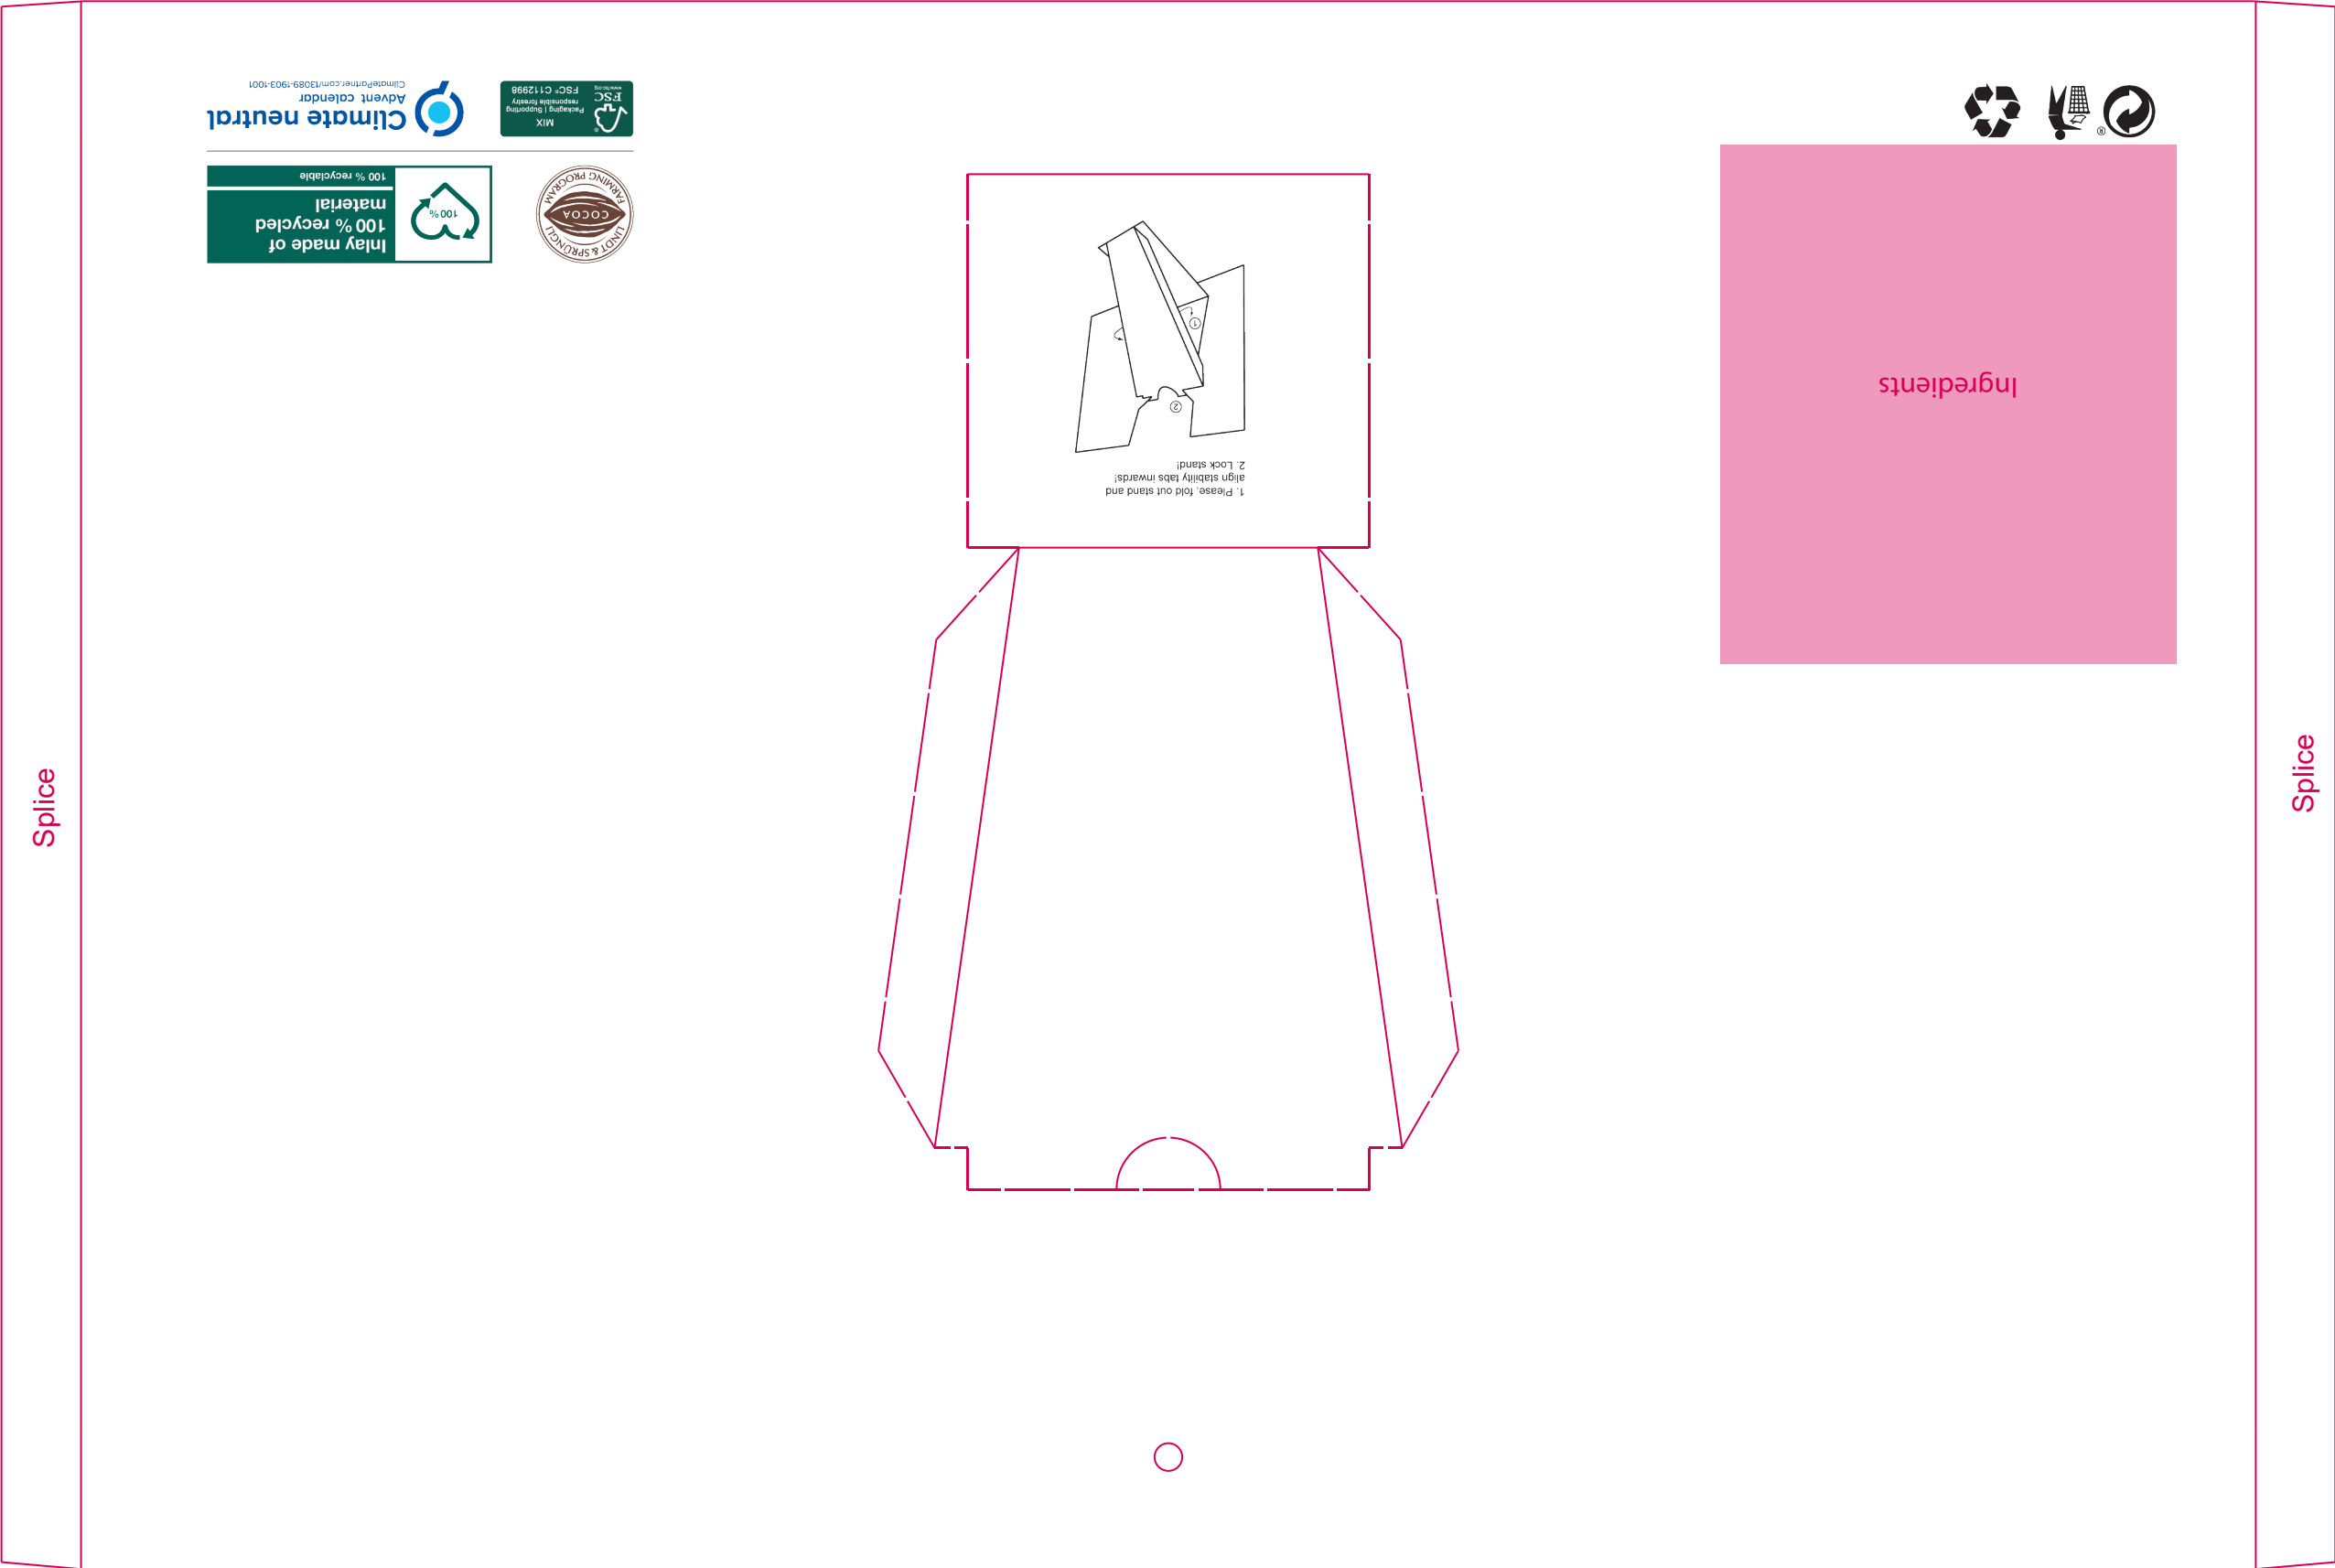

- Please **do not change the document format**.
  - Colour **Pantone Rubine Red C** as well as **size and position** of the template **must not be changed**.
  - Please invest at least **3 mm of edge overcrowding**
  - **Do not** use the colour „info“ for your layout.
  - **Colour space** of all data (except the template) has to be **CMYK**.
  - **Pictures and fonts** must be **embedded** in the document or **converted into paths**.
  - Create a **PDF/X3**, or **PDF/X4** document **without crop marks, colour control stripes and registration marks**.
  - We print only in **CMYK**. **Special colours (such as Pantone)** are charged extra per colour. Prices on request.
- For further information read the checklist for data preparation!  
Version 2022 - Please, do always use our latest template.