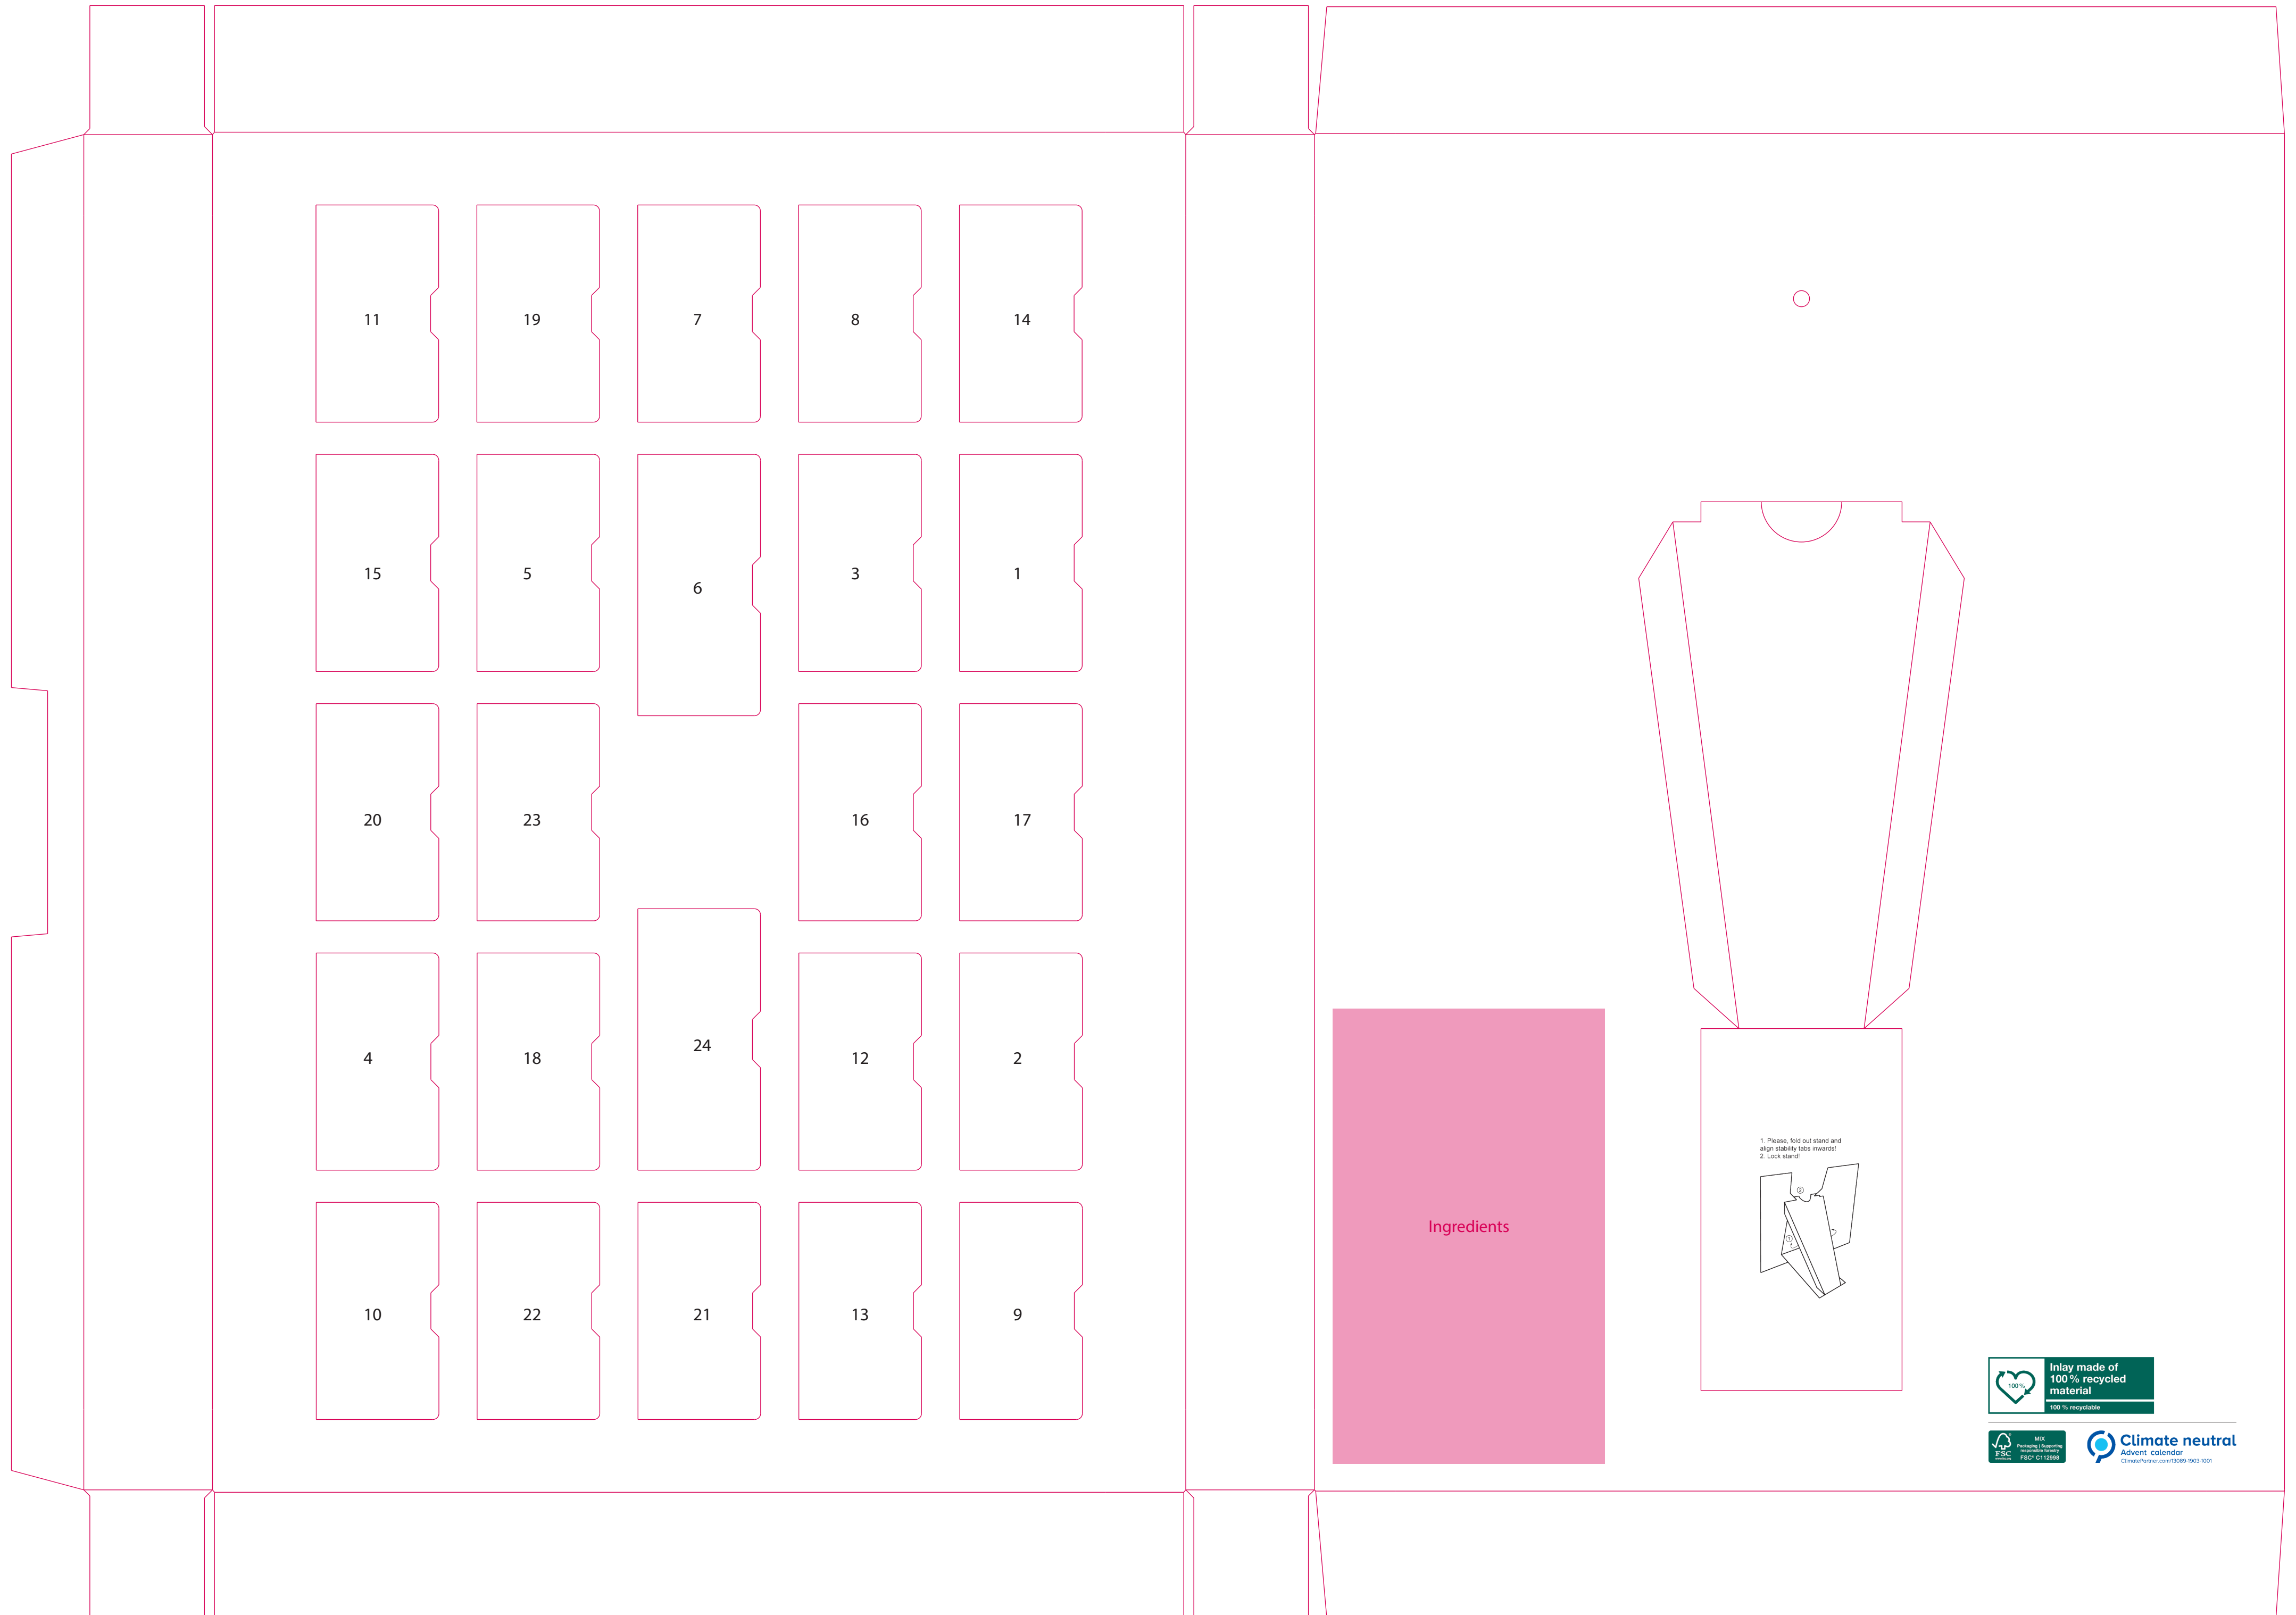

- Please **do not change the document format**.
- Colour **Pantone Rubine Red C** as well as **size and position** of the template **must not be changed**.
- Please invest at least **3 mm of edge overcrowding**
- **Do not** use the colour „info“ for your layout.
- **Colour space** of all data (except the template) has to be **CMYK**.

## Do not change number 6 and 24!

Inlay made of 100% recycled material  
100% recyclable

Climate neutral  
Advent calendar  
ClimatePartner.com/12089-7623-1001