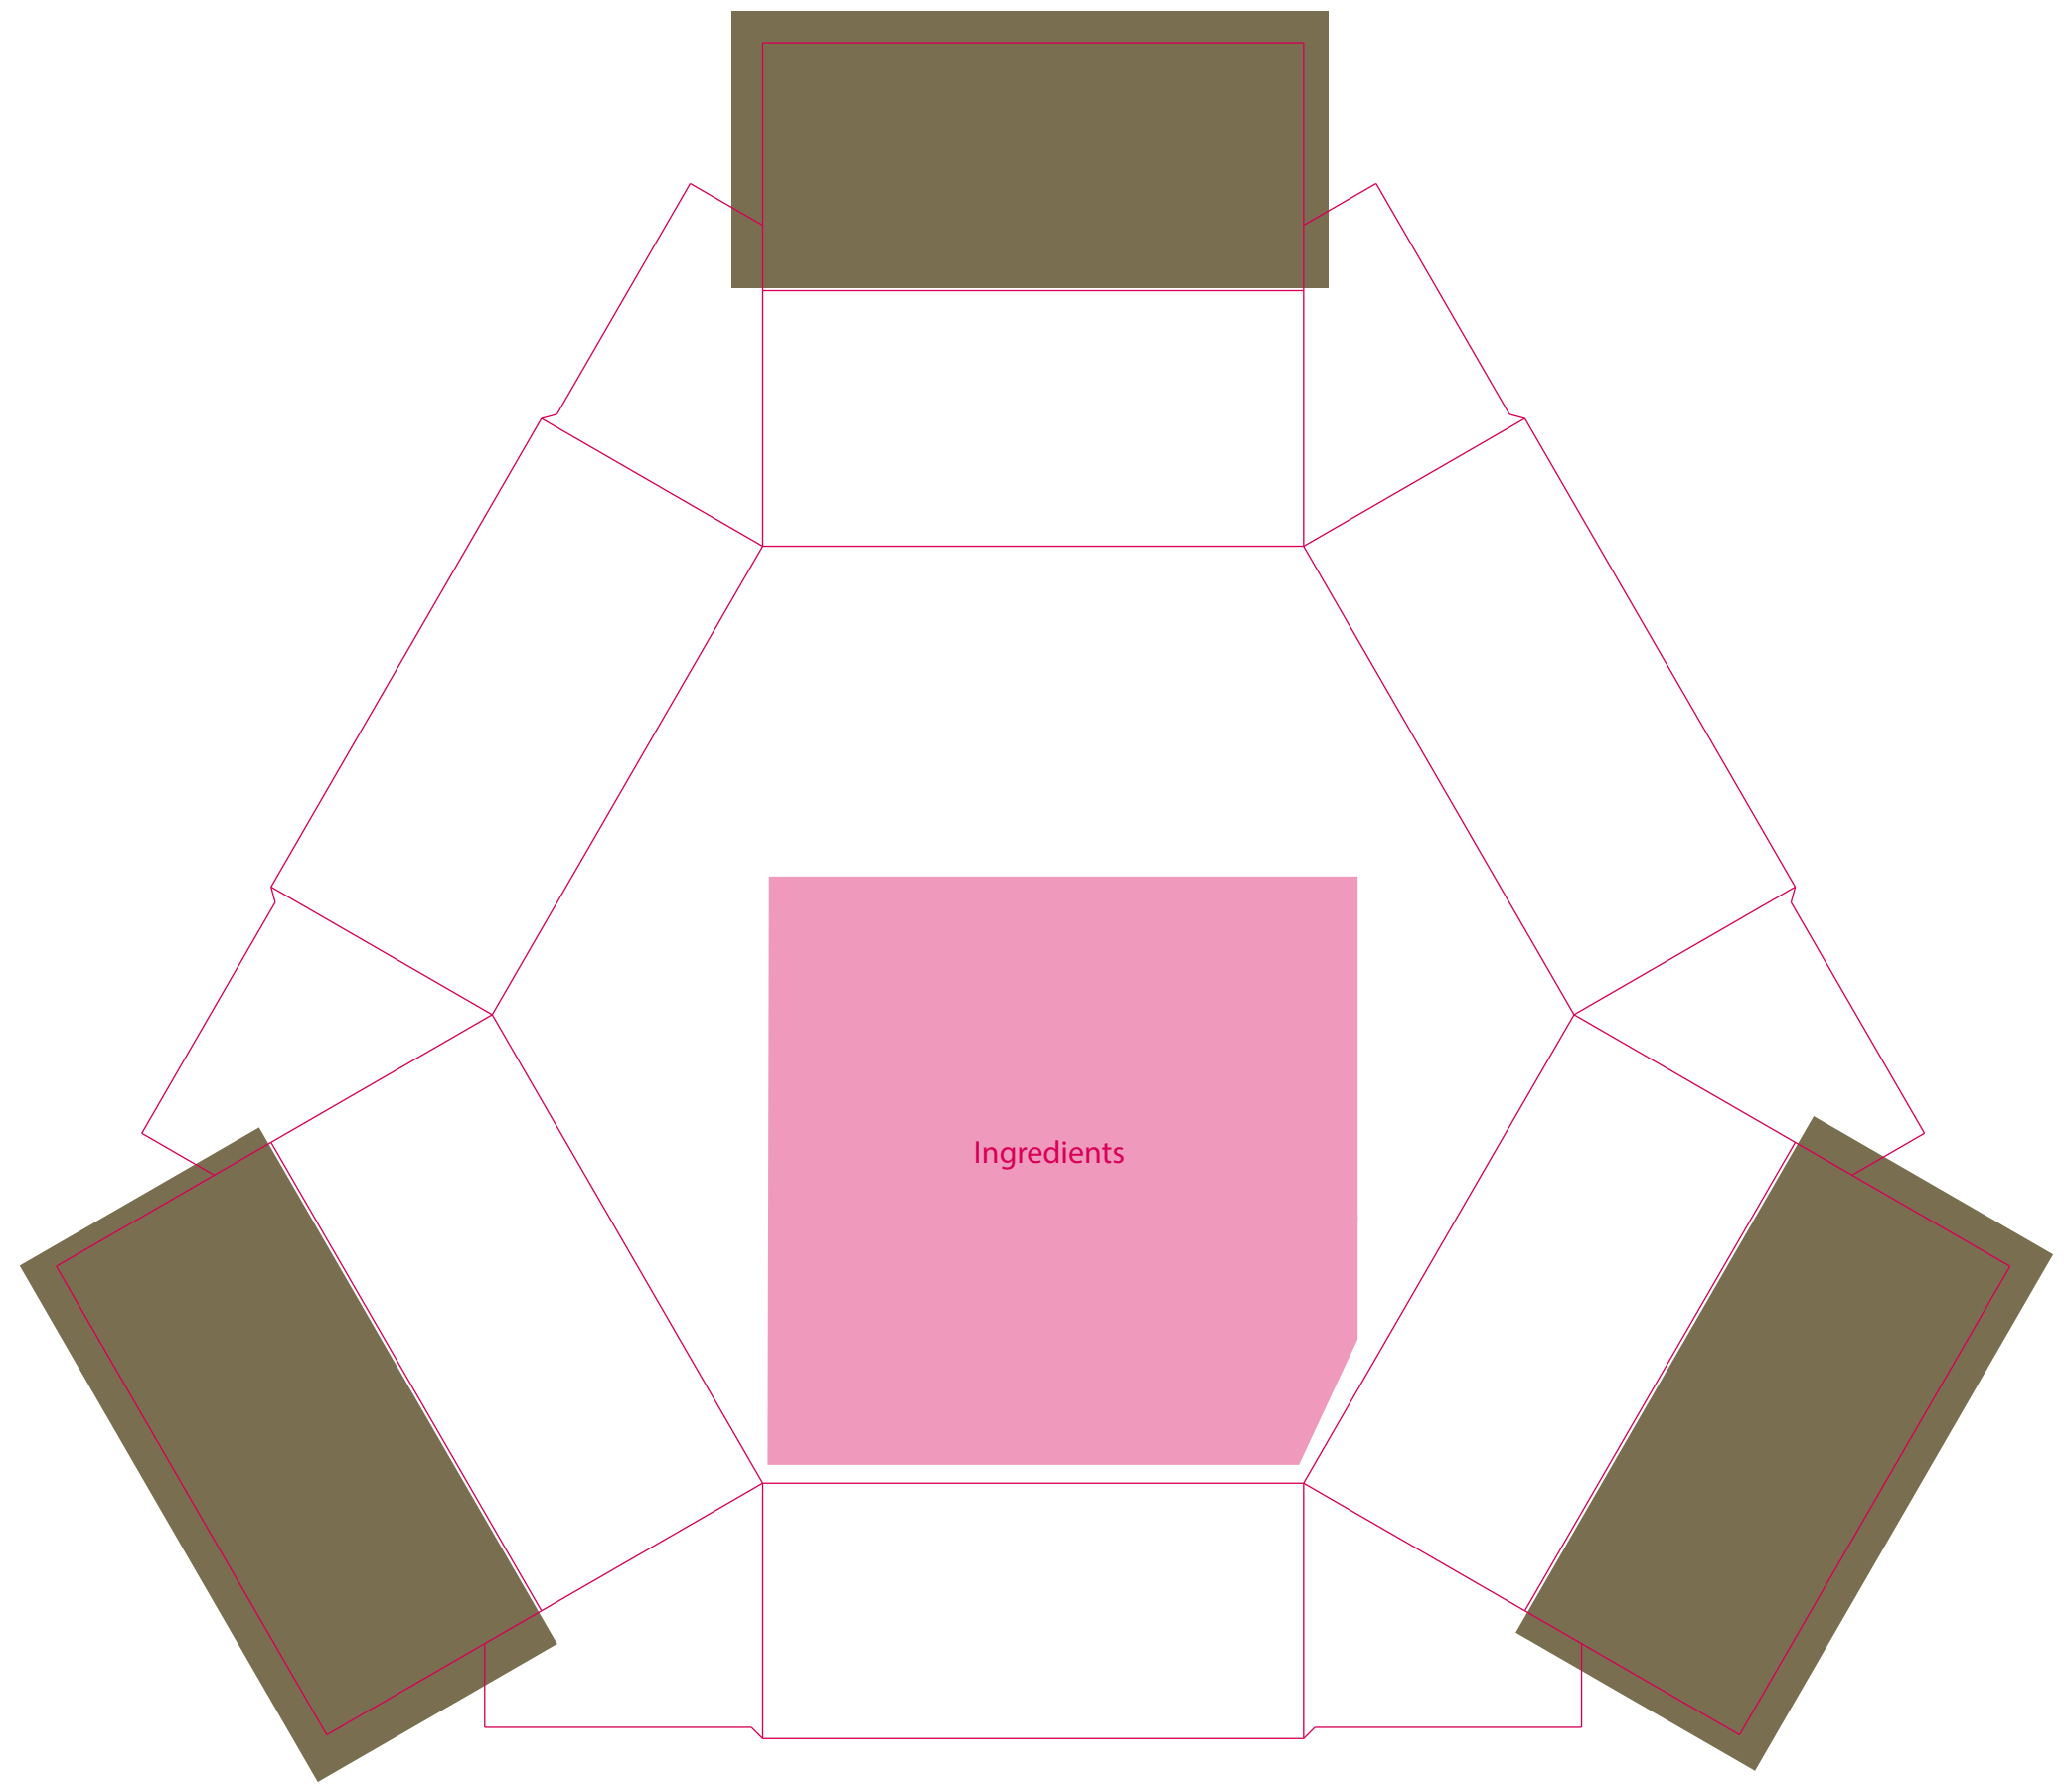

- Please **do not change the document format**.
- Colour **Pantone Rubine Red C** as well as **size and position** of the template **must not be changed**.
- Please invest at least **3 mm of edge overcrowding**
- **Do not** use the colour „info“ for your layout.
- **Colour space** of all data (except the template) has to be **CMYK**.

1. **Pictures and fonts** must be **embedded** in the document or **converted into paths**.
   - Create a **PDF/X3**, or **PDF/X4** document **without crop marks, colour control stripes and registration marks**.
   - We print only in **CMYK**. **Special colours (such as Pantone)** are **charged extra per colour**. **Prices on request**.
2. **For further information read the checklist for data preparation! Version 2022 - Please, do always use our latest template.**