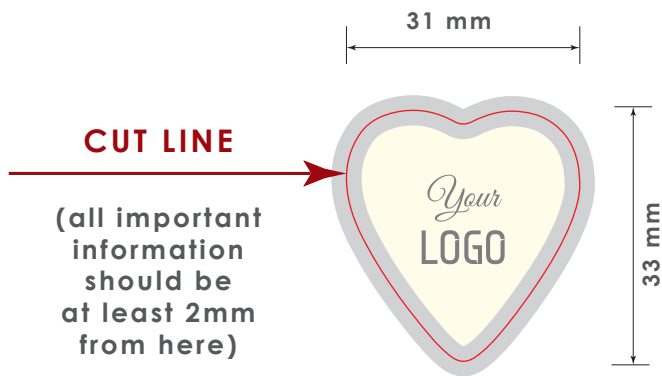

Chocolate heart with logo

Finished size: 31x33 mm

The layout should include bleed 2mm.

zone 1
please use it for
most important
information (logo,
main message etc)

zone 2
we do not
recommend
to put any design
elements here

ATTENTION! The foil may leave marks on the white label.