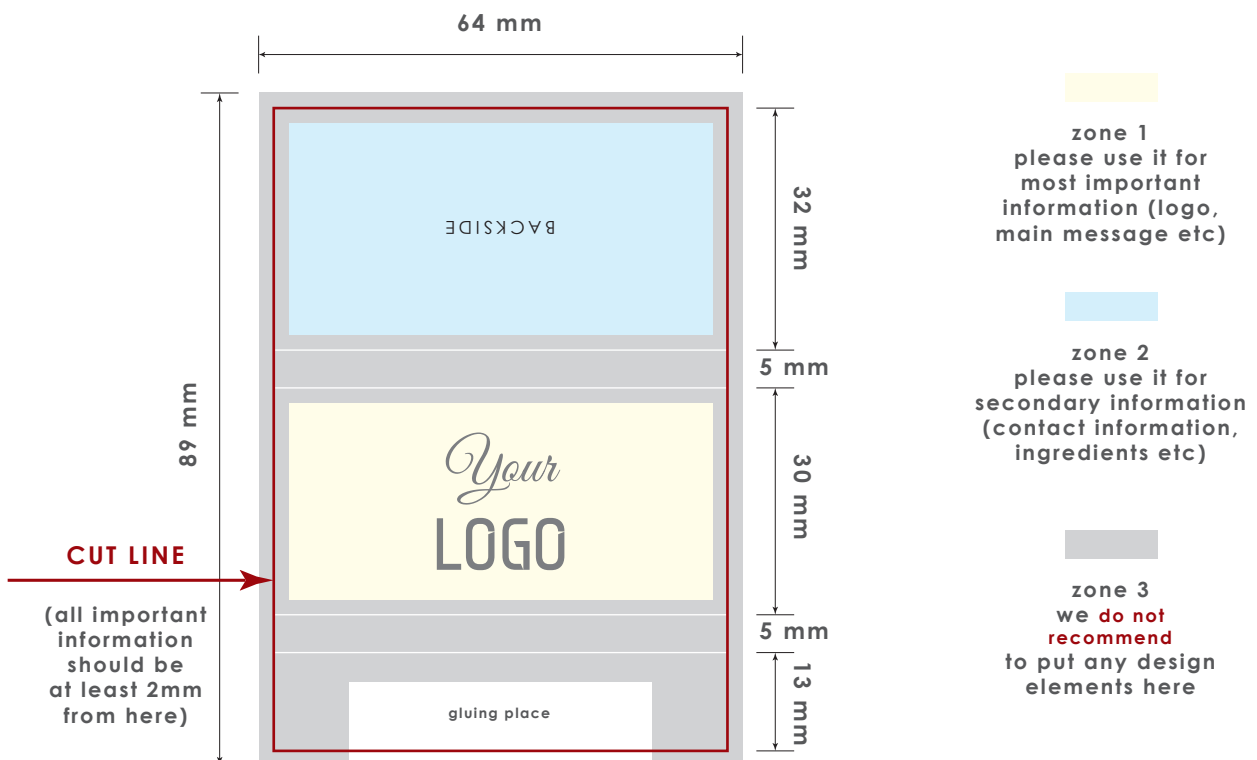

# Chocolate with logo 10 g

Finished size: 64x32x5 mm

The layout should include bleed 2mm.

## FOIL TYPE:

**ATTENTION!** The foil may leave marks on the white label.