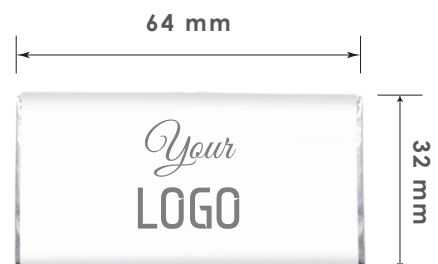

# Chocolate with logo 10 g

Finished size: 64x32x5 mm

The layout should include bleed 2mm.

## FOIL TYPE:

**ATTENTION!** The foil may leave marks on the white label.