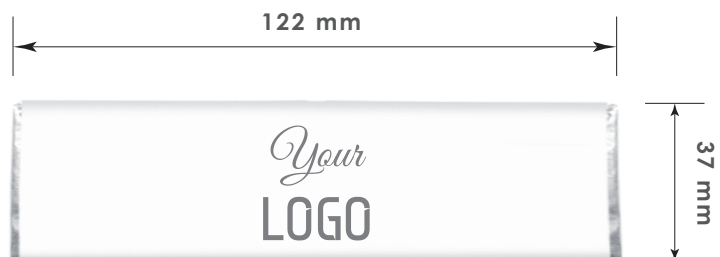

Chocolate-waffle candy bar with logo

Finished size: 124x15x35 mm
The layout should include bleed 2mm.

FOIL TYPE:

silver

ATTENTION! The foil may leave marks on the white label.