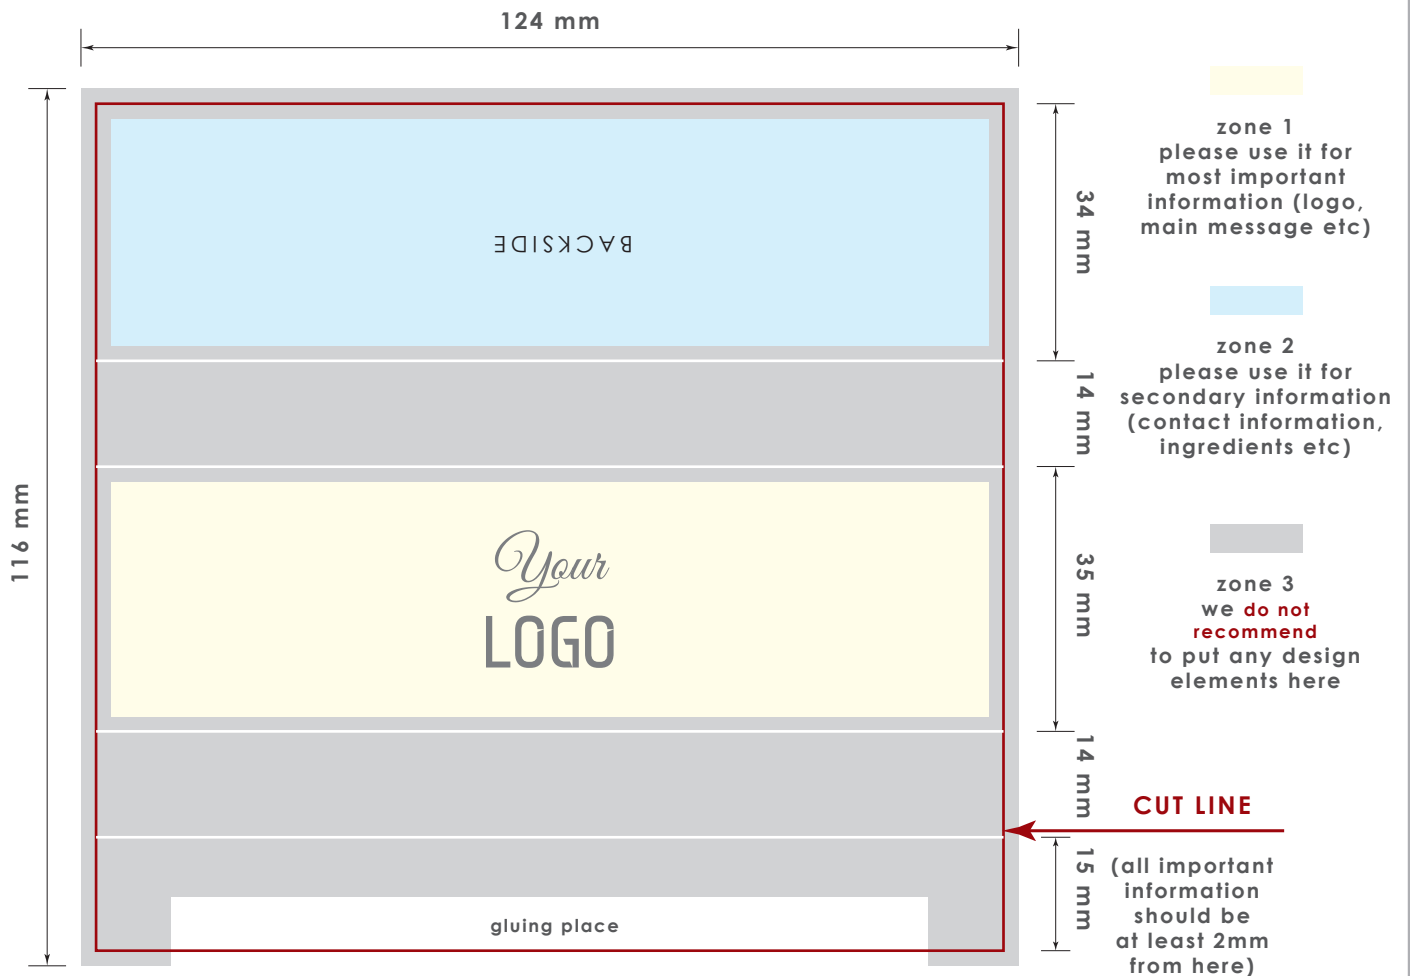

Chocolate-waffle candy bar with logo

Finished size: 124x15x35 mm
The layout should include bleed 2mm.

FOIL TYPE:

silver

ATTENTION! The foil may leave marks on the white label.