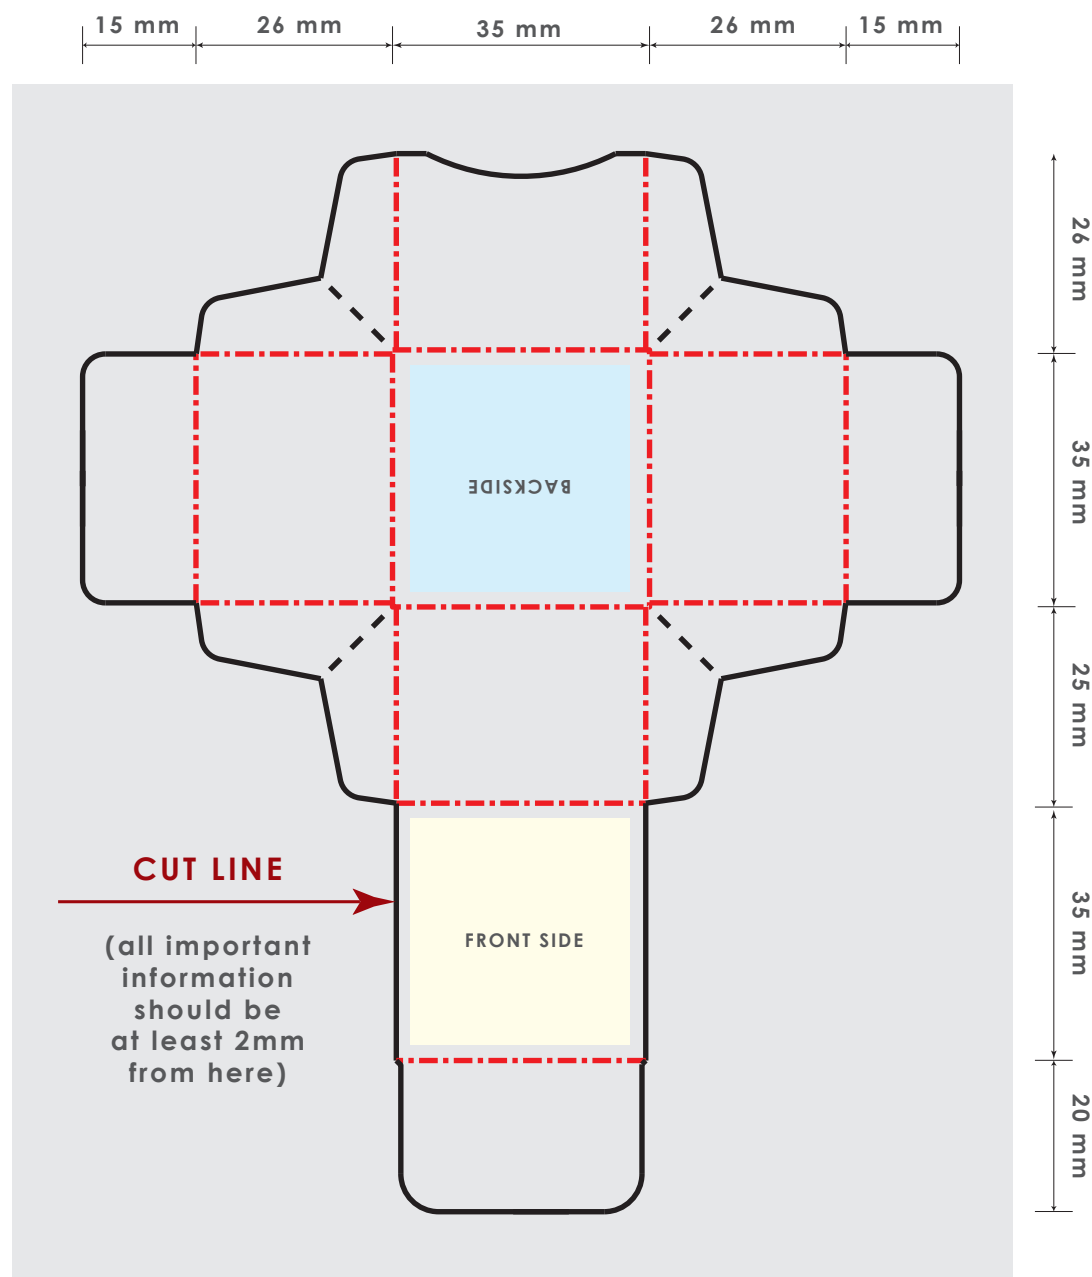

# Truffle with logo

Finished size: 35x35x30 mm  
The layout should include bleed 2mm.

## TYPE OF LAMINATION

silver

gold

zone 1  
please use it for  
most important  
information (logo,  
main message etc)

zone 2  
please use it for  
secondary information  
(contact information,  
ingredients etc)