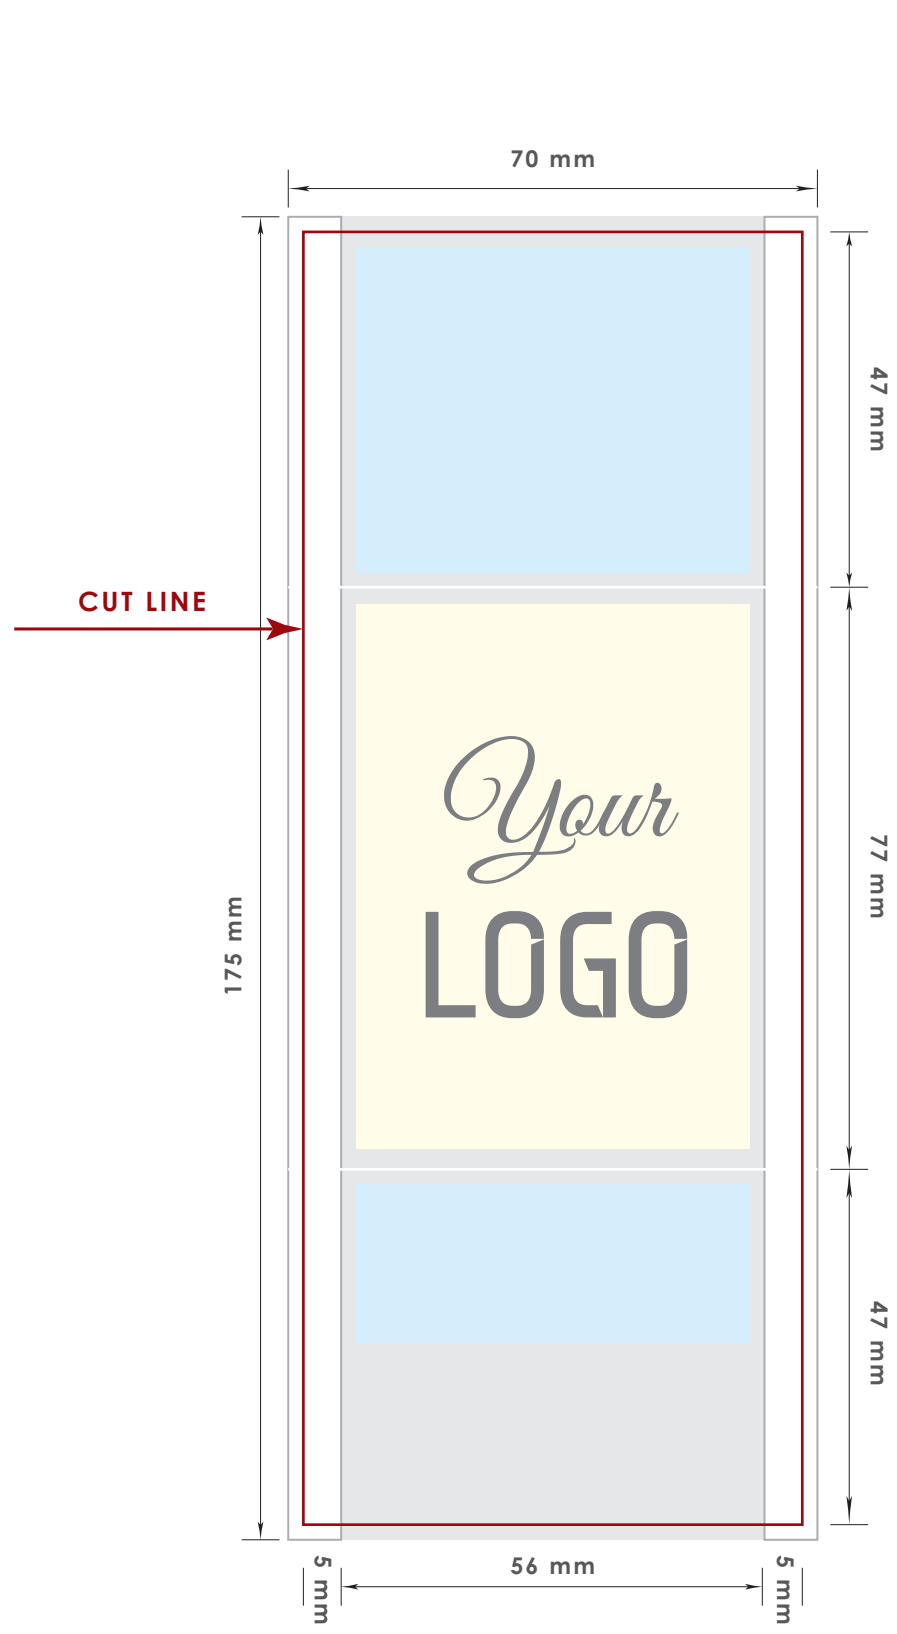

Tea with logo

Finished size: 66x171 mm
The layout should include bleed 2mm.

-  zone 1
please use it for most important information (logo, main message etc)
-  zone 2
please use it for secondary information (contact information, ingredients etc)
-  zone 3
we do not recommend to put any design elements here
-  zone 4
sealing surface