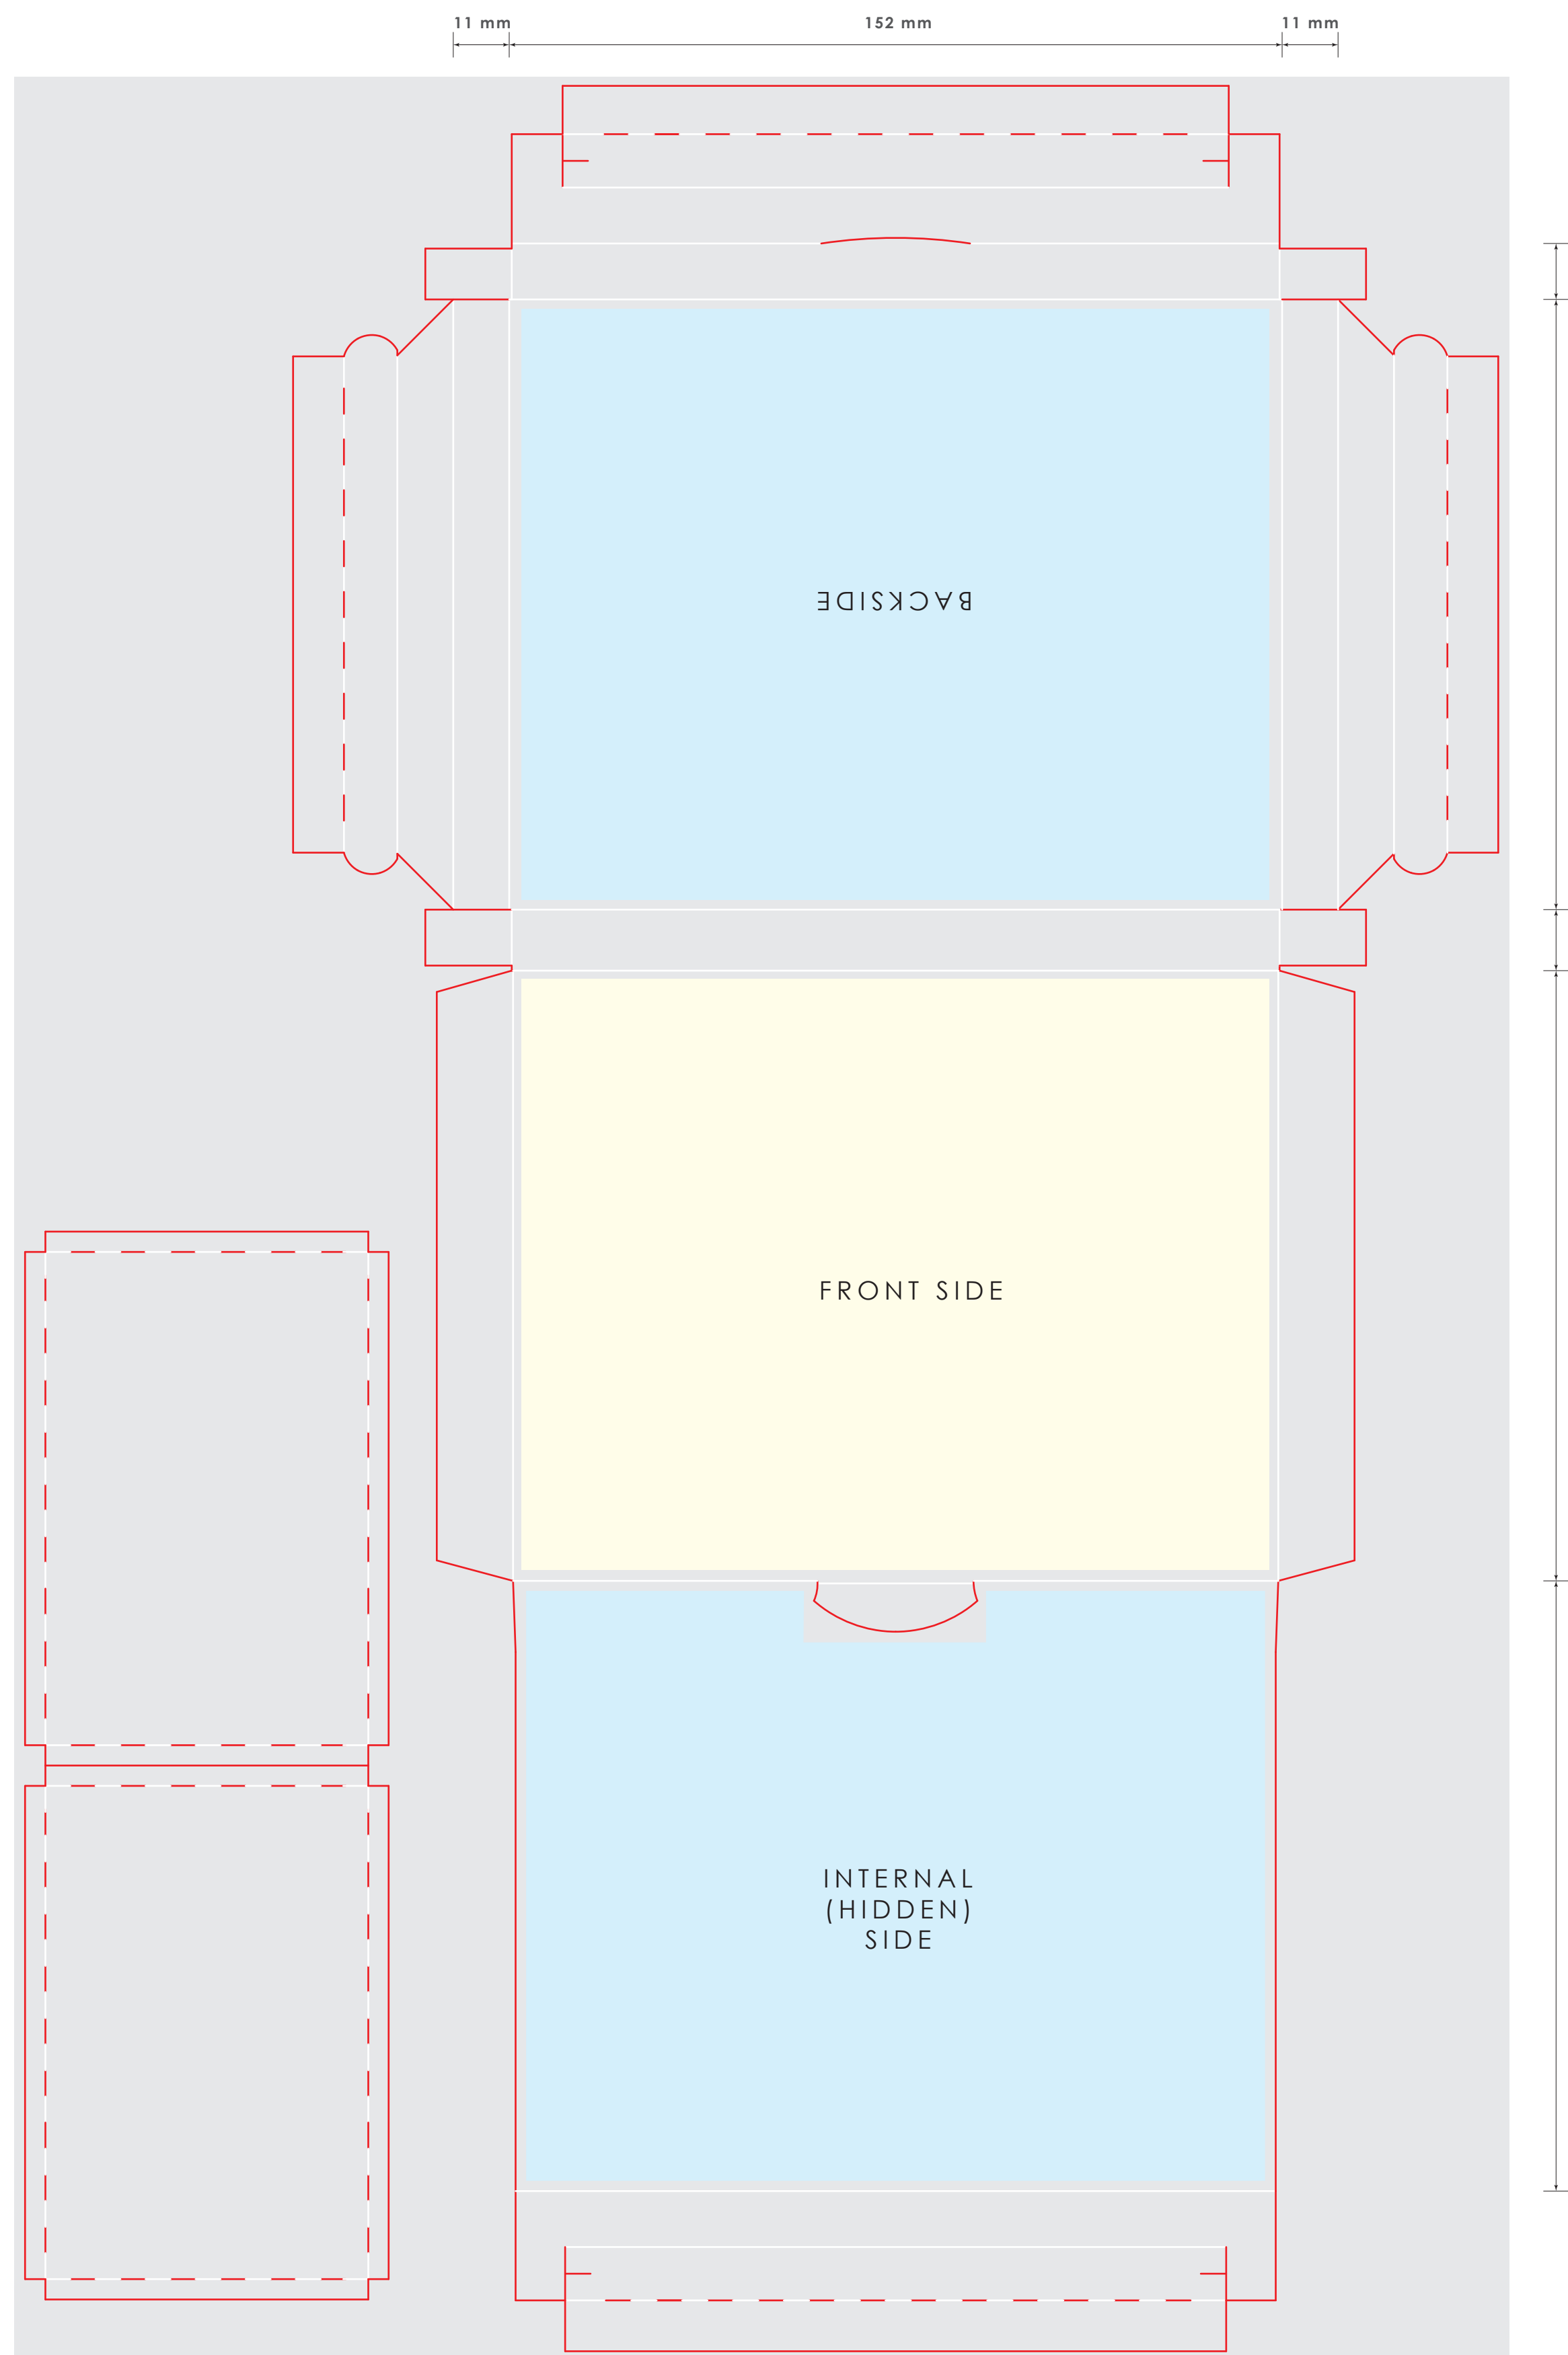

# Chocolate set "Book 12" 60 g

Finished size: 152x120x12 mm  
The layout should include bleed 2mm.

  
**zone 1**  
please use it for  
most important  
information (logo,  
main message etc)

  
**zone 2**  
please use it for  
secondary information  
(contact information,  
ingredients etc)

  
**zone 3**  
we **do not**  
**recommend**  
to put any design  
elements here