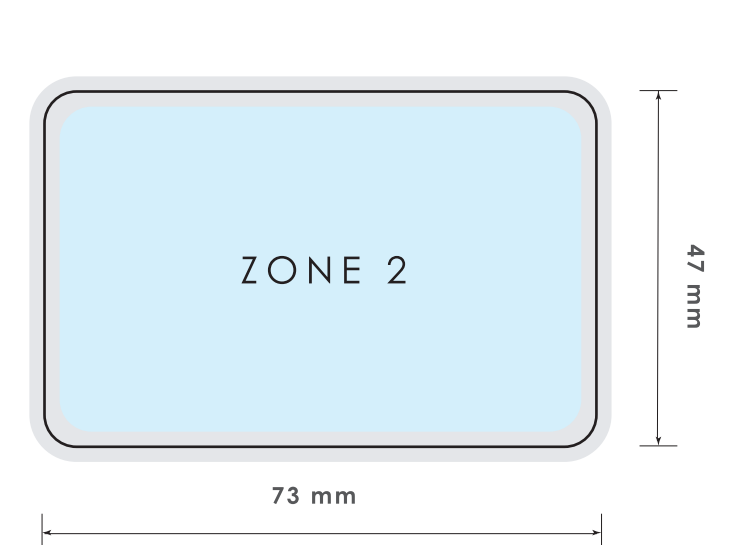

Chocolate set with tea "Champagne"

Finished size: 285x73 mm.
The layout should include bleed 2mm.

Chocolate tube

Tea tube

zone 1
please use it for
most important
information (logo,
main message etc)

zone 2
please use it for
secondary information
(contact information,
ingredients etc)