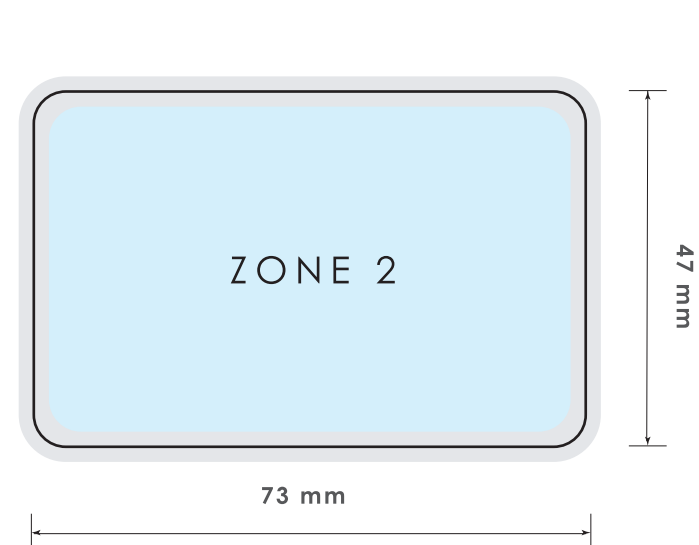

Chocolate set with tea "Champagne"

Finished size: 285x73 mm.
The layout should include bleed 2mm.

Chocolate tube

Tea tube

zone 1
please use it for
most important
information (logo,
main message etc)

zone 2
please use it for
secondary information
(contact information,
ingredients etc)