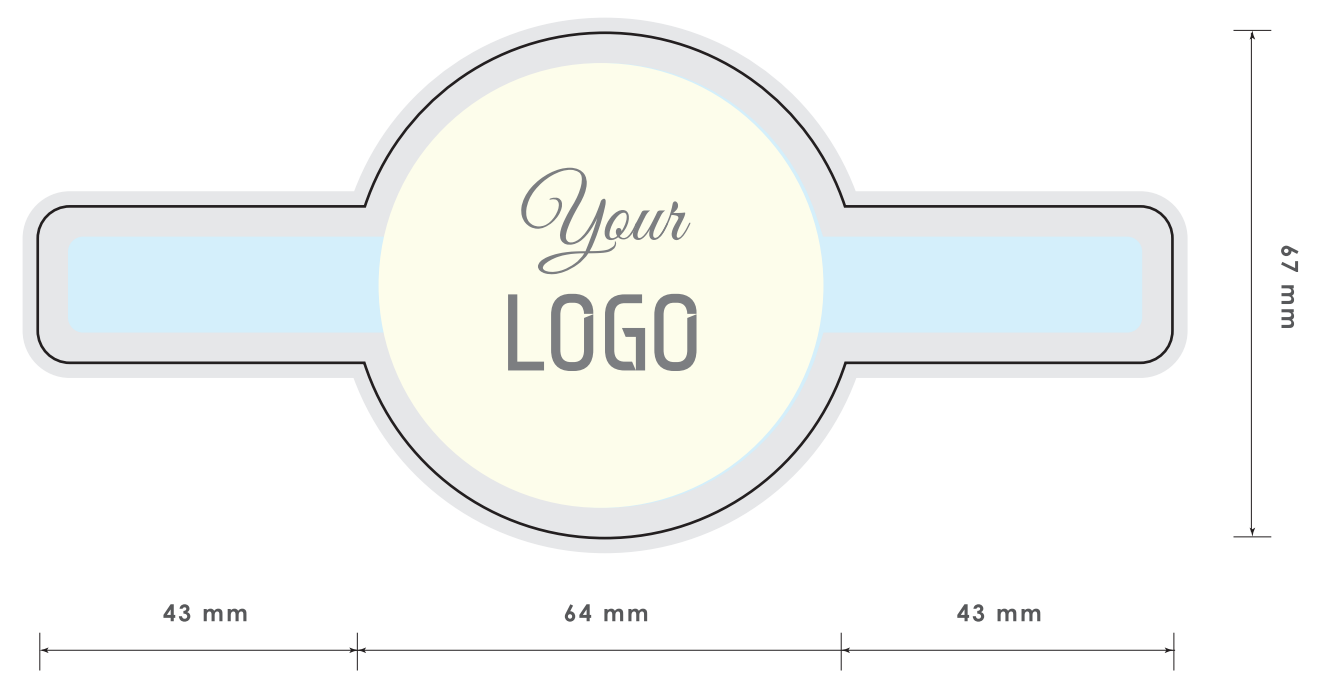

Chocolate set with tea "Champagne"

Finished size: 285x73 mm.
The layout should include bleed 2mm.

Chocolate tube

Tea tube

zone 1
please use it for
most important
information (logo,
main message etc)

zone 2
please use it for
secondary information
(contact information,
ingredients etc)