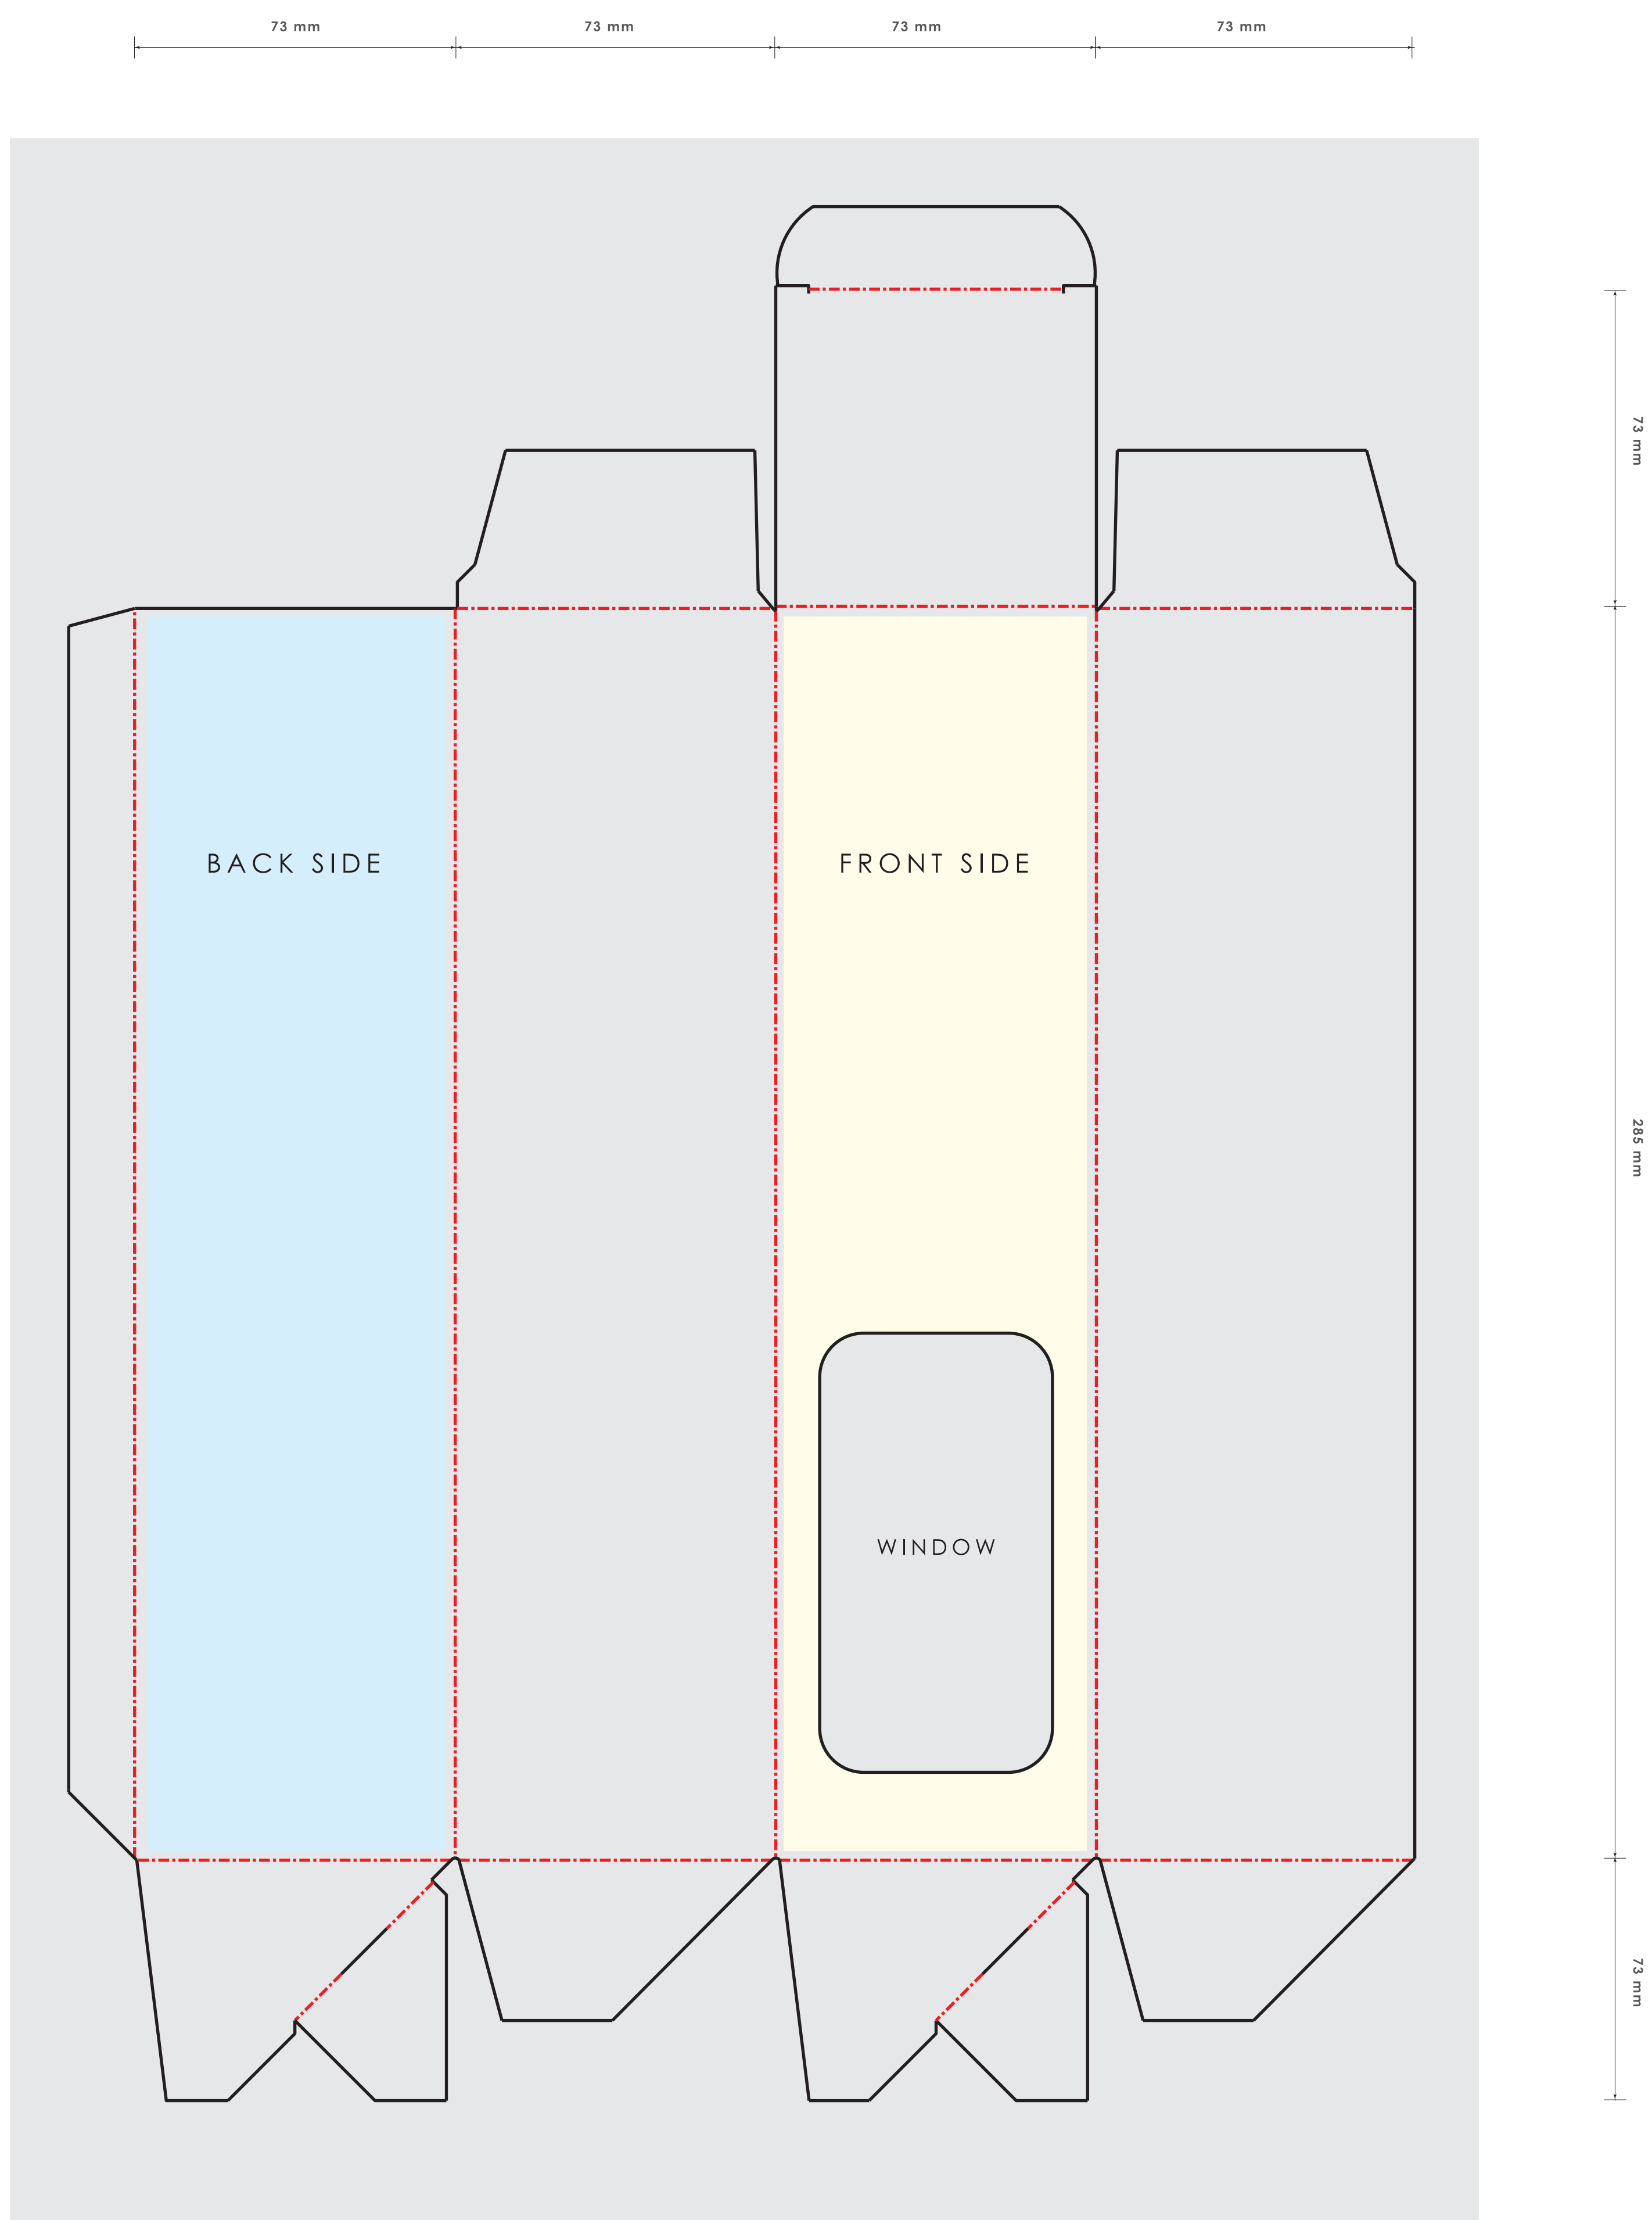

Chocolate set with tea "Champagne"

Finished size: 285x73 mm.
The layout should include bleed 2mm.

Chocolate tube

Tea tube

zone 1
please use it for
most important
information (logo,
main message etc)

zone 2
please use it for
secondary information
(contact information,
ingredients etc)

zone 3
we do not
recommend
to put any design
elements here