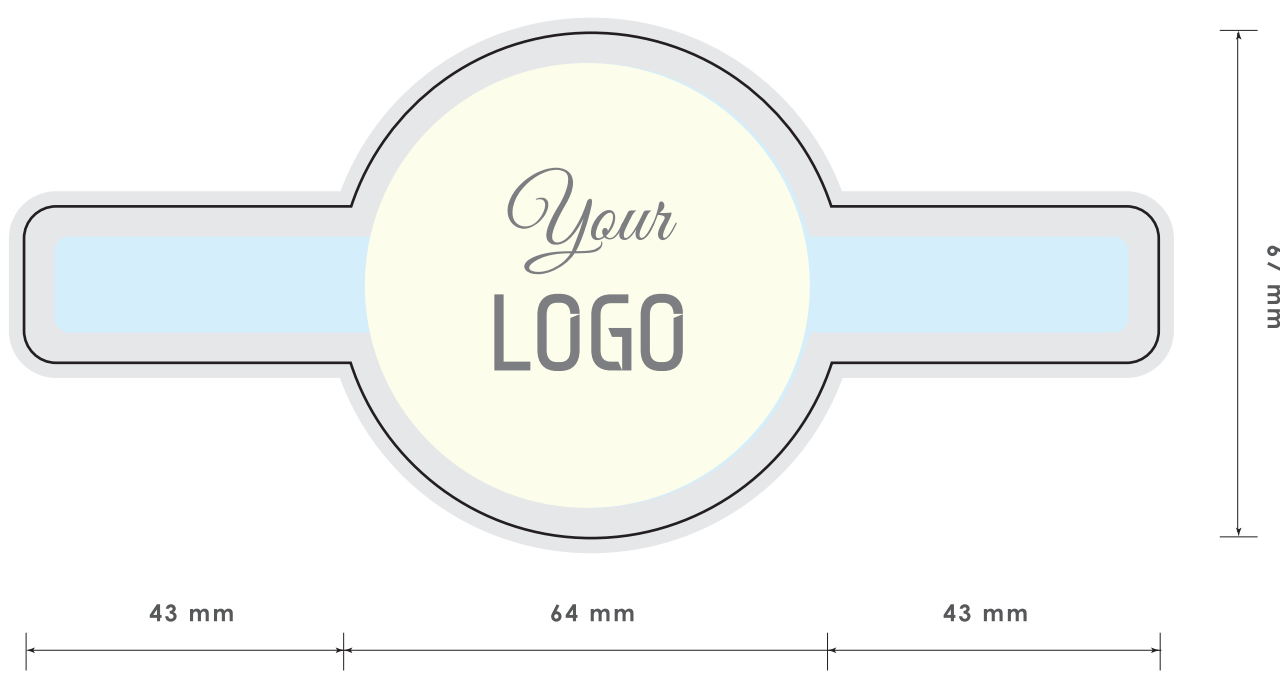

Chocolate set with tea "Champagne"

Finished size: 285x73 mm.
The layout should include bleed 2mm.

Chocolate tube

Tea tube

zone 1
please use it for
most important
information (logo,
main message etc)

zone 2
please use it for
secondary information
(contact information,
ingredients etc)