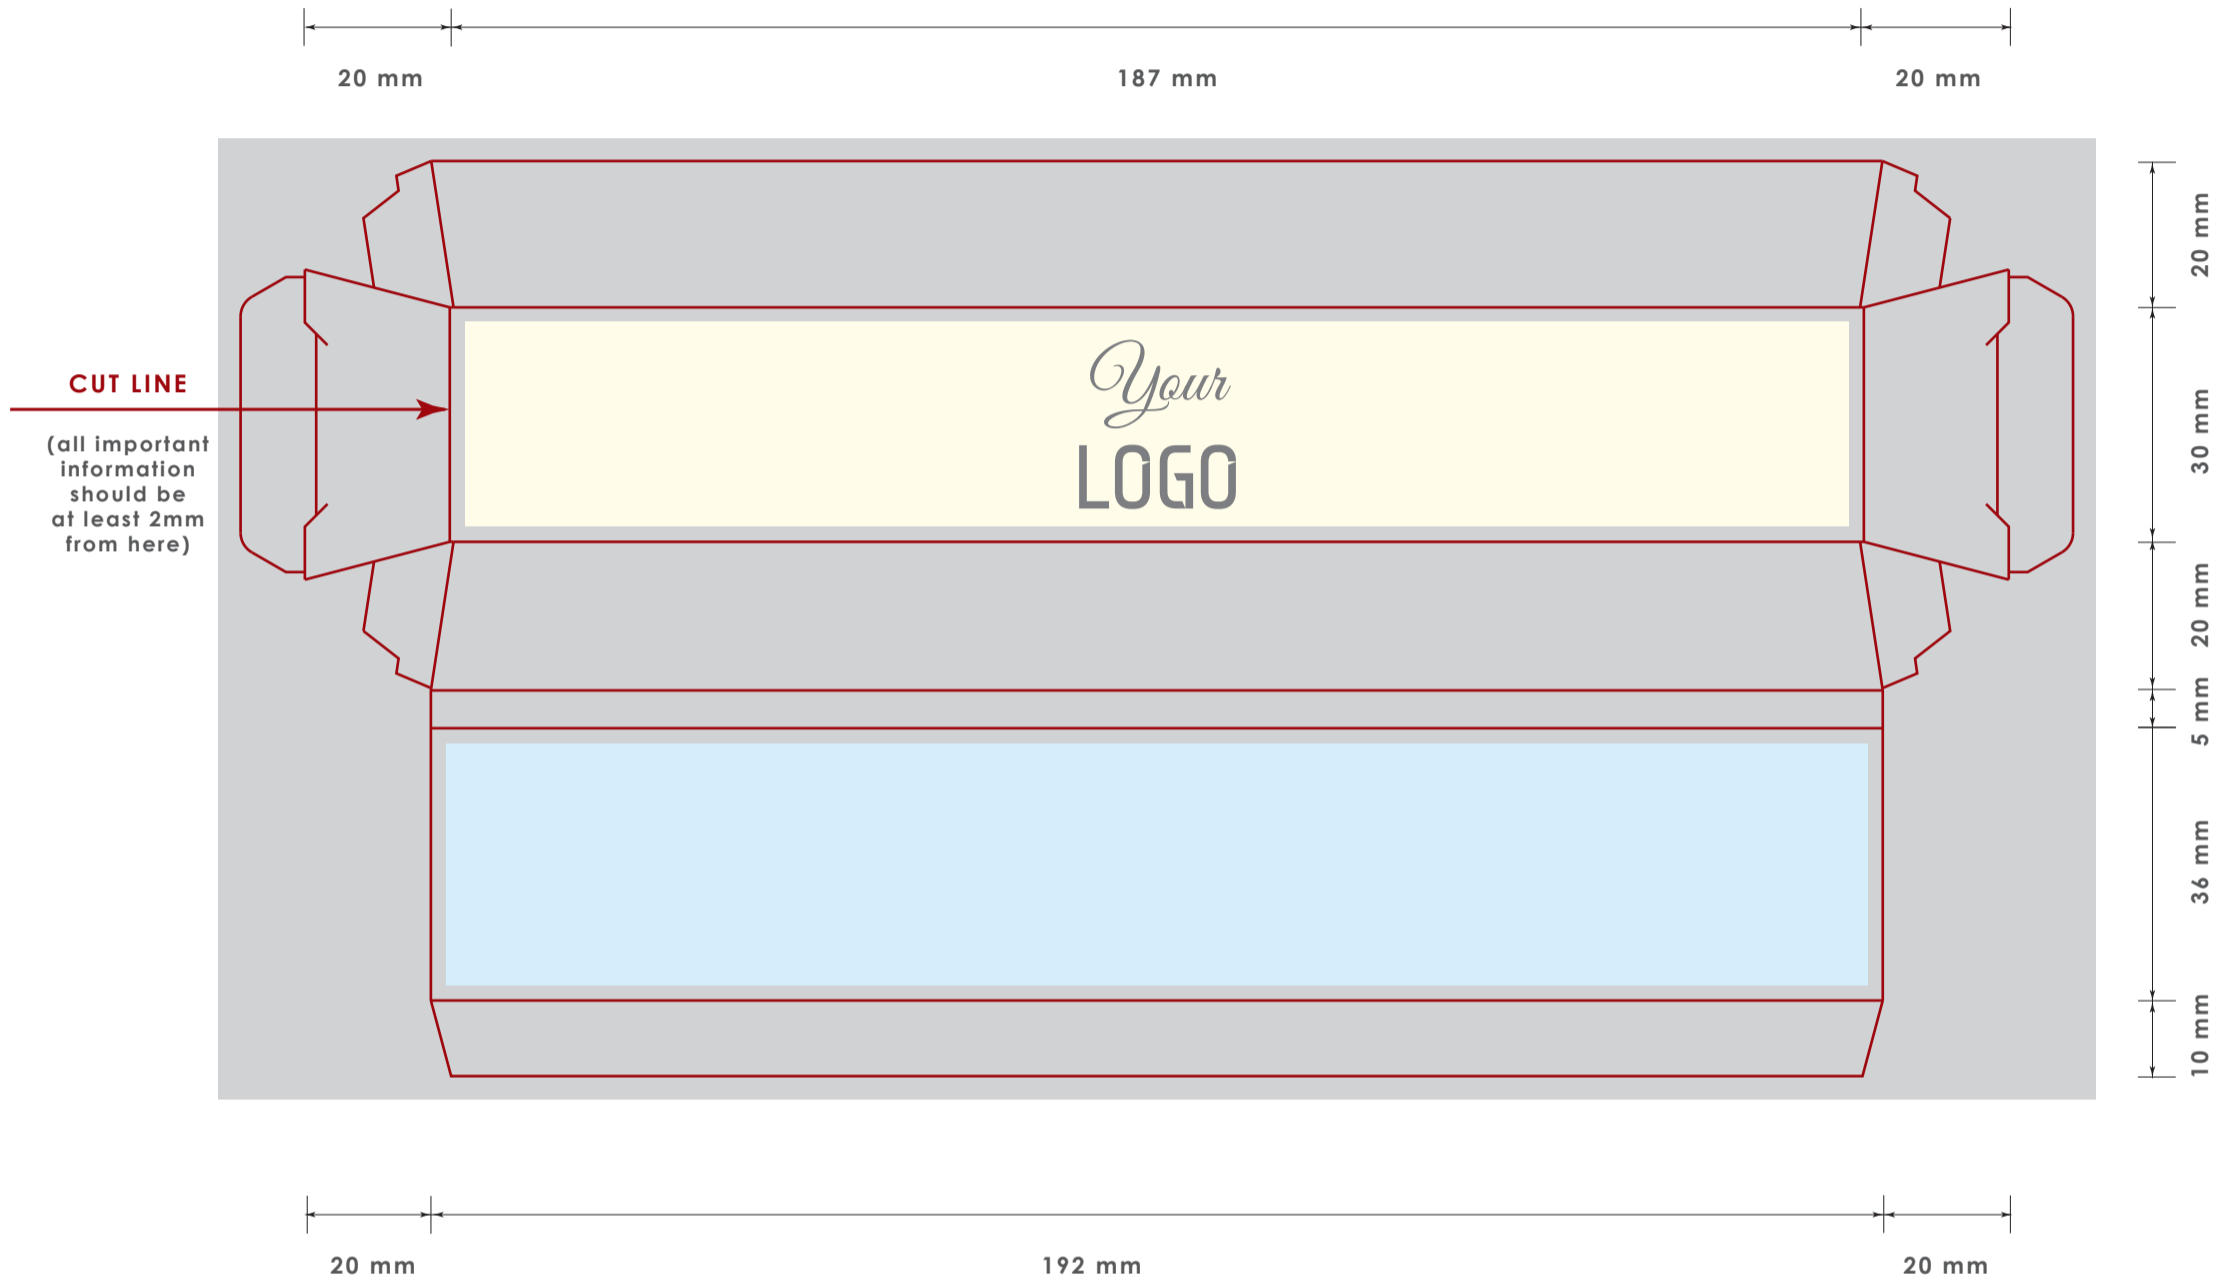

Finished size: 187 x 30 mm.
The layout should include bleed 2mm.

-  zone 1
accommodation
contact
information
or composition
-  zone 2
accommodation
logo and others
important
elements
design
-  zone 3
in which
Not recommended
post important
design elements
(recommended
background only)