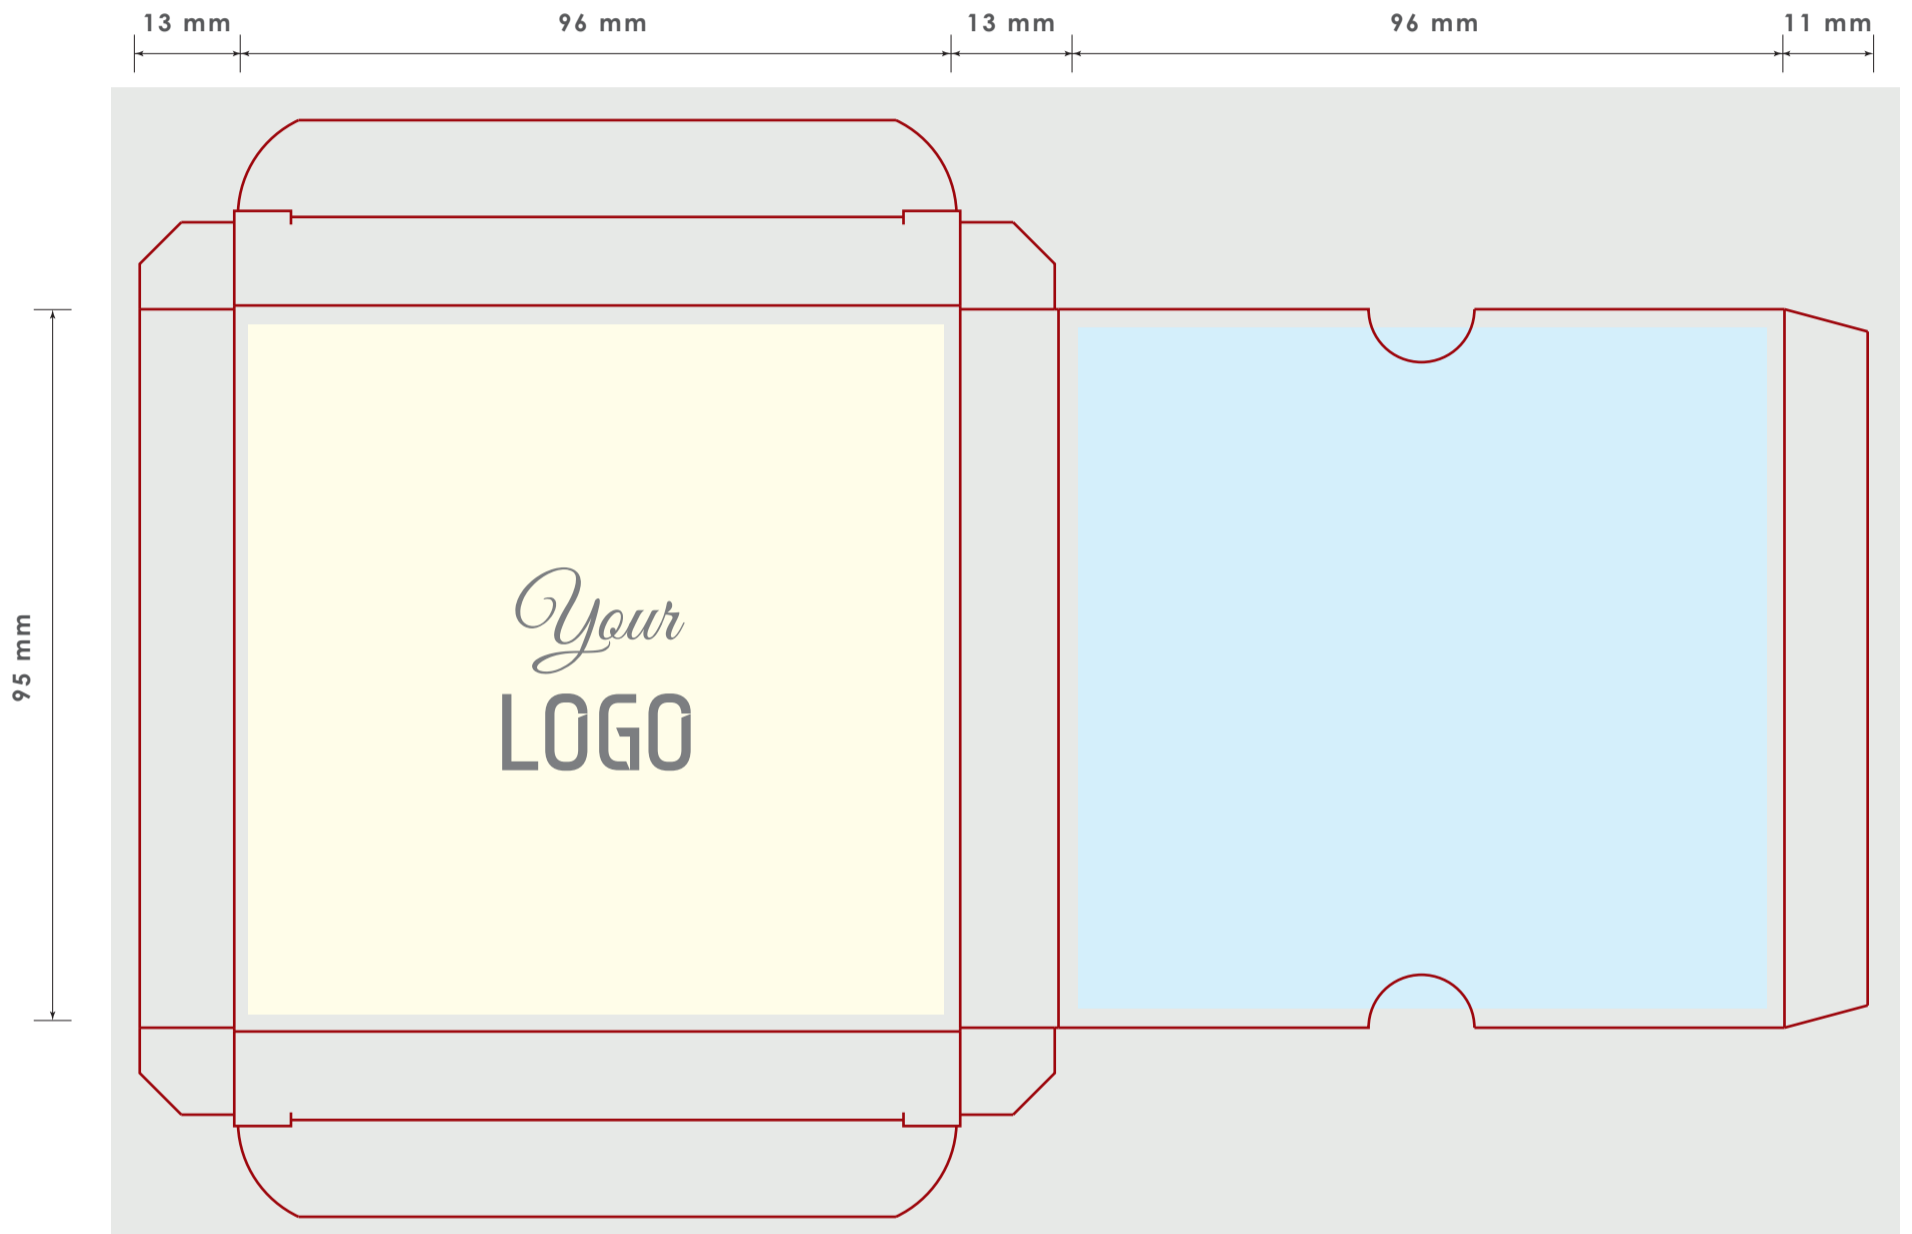

Finished size: 96 x 95 mm.
The layout should include bleed 2mm.

zone 1
please use it for
most important
information (logo,
main message etc)

zone 2
please use it for
secondary information
(contact information,
ingredients etc)