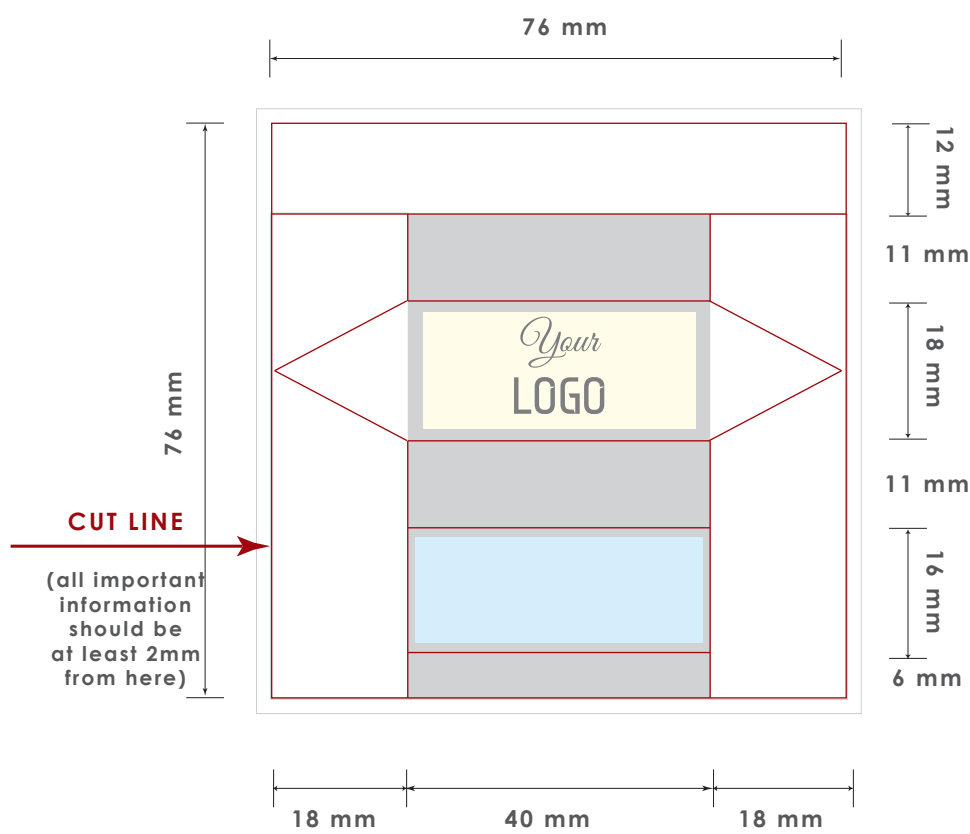

Finished size: h 175 mm, d 80 mm, and 76x18 mm  
 The layout should include bleed 2mm.

**CUT LINE**  
 (all important information should be at least 2mm from here)

**zone 1**  
 please use it for most important information (logo, main message etc)

**zone 2**  
 please use it for secondary information (contact information, ingredients etc)

**zone 3**  
 we do not recommend to put any design elements here