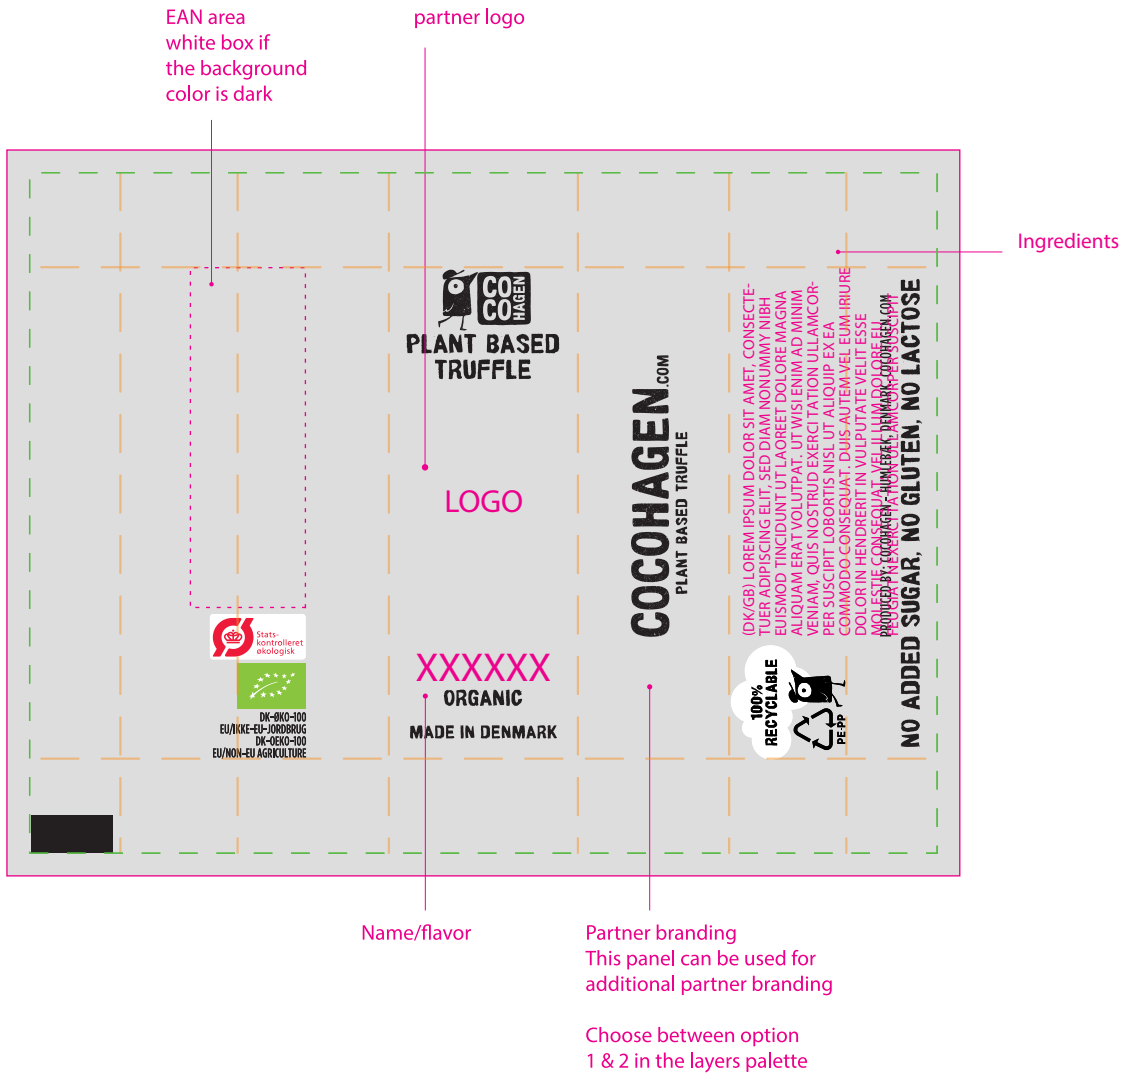

-  locked elements
-  edible elements/text

<h1>COCO HAGEN</h1> <p>PLANT BASED TRUFFLE</p>		<p>Artwork scale 100%</p> <p>Date created 00/00-2022</p> <p>Modified date 00/00-2022</p> <p>Version XX</p>	<p>Client / Project XXXXXXXXXXXX</p> <p>IMPORTANT NOTES: Please check this artwork file thoroughly, including all copy, colors, dielines and legal/mandatory information, prior to approval. Once the artwork has been approved by you and released by Pearlfisher, we can no longer take responsibility for any errors or omissions, as outlined in our terms and conditions.</p> <p>If you have any questions relating to this or if you require any guidance on checking artwork files, then please let us know and we will happily advise. Barcode shown is for positional only and should be set by printer according to client's specifications.</p>
<p>Filename: xxxxxxxxxxxxxxxxxxxxxxxx</p> <p>FILE NOTES: Color laser copy is for layout purposes only. A color calibrated print-match sample will be supplied alongside this artwork if appropriate.</p>	<p>PAPER FOIL</p> <p>Printing Inks & Finishes Information</p> <div style="display: flex; justify-content: space-around; align-items: center;"> <div style="border: 1px solid black; width: 40px; height: 40px; background-color: cyan; margin: 2px;"></div> <div style="border: 1px solid black; width: 40px; height: 40px; background-color: magenta; margin: 2px;"></div> <div style="border: 1px solid black; width: 40px; height: 40px; background-color: yellow; margin: 2px;"></div> <div style="border: 1px solid black; width: 40px; height: 40px; background-color: black; margin: 2px;"></div> <div style="border: 1px solid black; width: 40px; height: 40px; margin: 2px;"></div> <div style="border: 1px solid black; width: 40px; height: 40px; margin: 2px;"></div> </div> <p style="display: flex; justify-content: space-around; font-size: 8px;"> CYAN MAGENTA YELLOW BLACK PANTONE XXXX PANTONE XXXX </p>		
<p>Non-Adobe Fonts Used</p> <p>Font Lino-set, Regular Gotham, Condensed</p> <p>Foundry</p>	<p>PANTONE Match Colors</p>		
<p>— BLEED</p> <p>— TRIM</p>	<p>NOTE: -</p>		