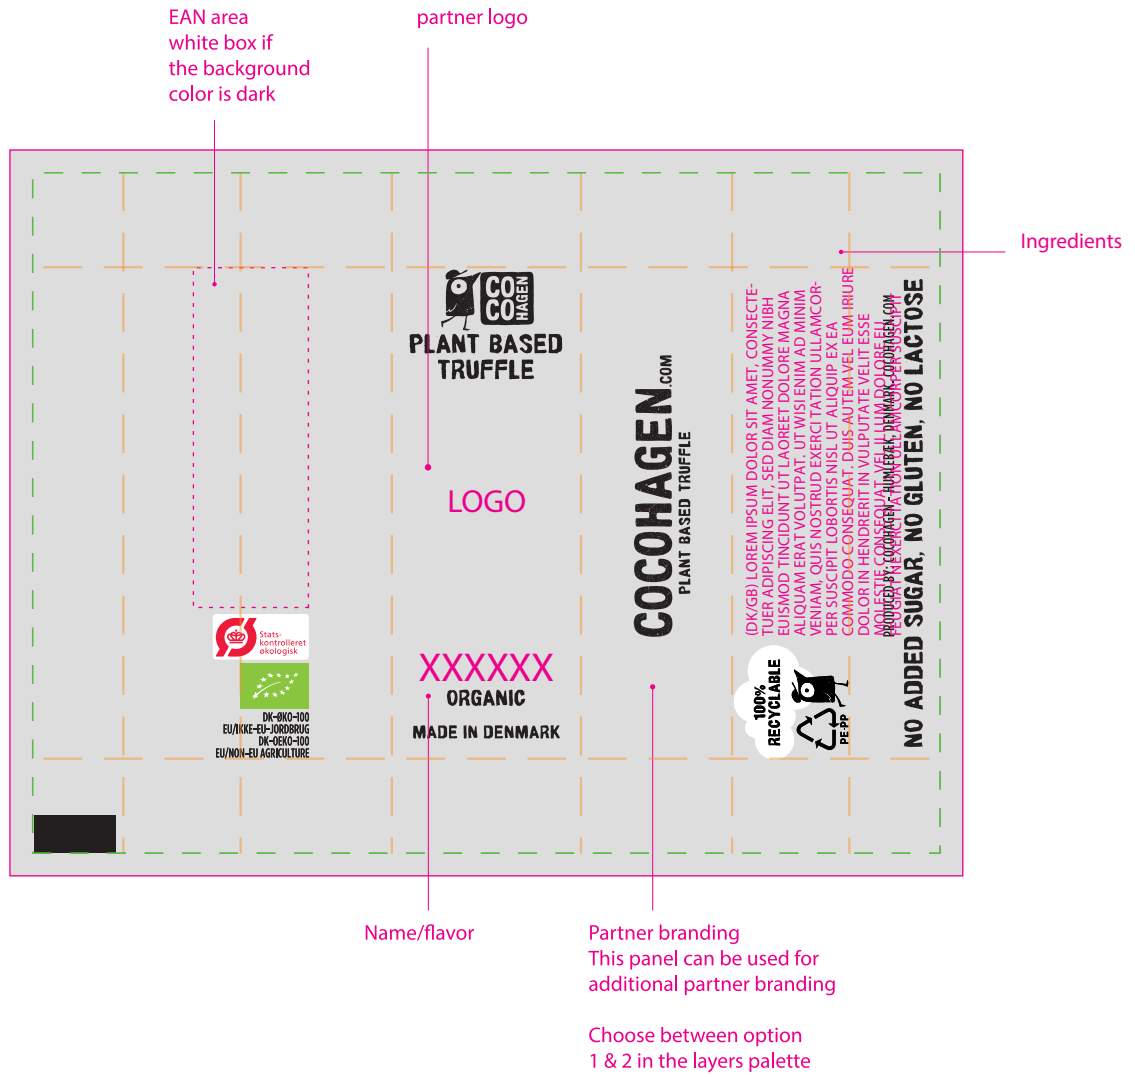

-  locked elements
-  edible elements/text

<h1>COCOHAGEN</h1> <p>PLANT BASED TRUFFLE</p>		<p>Artwork scale 100%</p> <p>Date created 00/00-2022</p> <p>Modified date 00/00-2022</p> <p>Version XX</p>	<p>Client / Project XXXXXXXXXXXXX</p> <p><b>IMPORTANT NOTES:</b> Please check this artwork file thoroughly, including all copy, colors, dielines and legal/mandatory information, prior to approval. Once the artwork has been approved by you and released by Pearlfisher, we can no longer take responsibility for any errors or omissions, as outlined in our terms and conditions. If you have any questions relating to this or if you require any guidance on checking artwork files, then please let us know and we will happily advise. Barcode shown is for positional only and should be set by printer according to client's specifications.</p>
<p>Filename: xxxxxxxxxxxxxxxxxxxxxxxx</p> <p>FILE NOTES: Color laser copy is for layout purposes only. A color calibrated print-match sample will be supplied alongside this artwork if appropriate.</p>	<p>PAPER FOIL</p> <p>Printing Inks &amp; Finishes Information</p> <div style="display: flex; justify-content: space-around;"> <div style="border: 1px solid black; width: 40px; height: 40px; background-color: cyan; margin-bottom: 5px;"></div> <div style="border: 1px solid black; width: 40px; height: 40px; background-color: magenta; margin-bottom: 5px;"></div> <div style="border: 1px solid black; width: 40px; height: 40px; background-color: yellow; margin-bottom: 5px;"></div> <div style="border: 1px solid black; width: 40px; height: 40px; background-color: black; margin-bottom: 5px;"></div> </div> <div style="display: flex; justify-content: space-around;"> <div style="border: 1px solid black; width: 40px; height: 40px; background-color: white; margin-bottom: 5px;"></div> <div style="border: 1px solid black; width: 40px; height: 40px; background-color: white; margin-bottom: 5px;"></div> </div> <p style="font-size: 8px; margin-top: 5px;"> <span style="margin-right: 20px;">PANTONE XXXX</span> <span>PANTONE XXXX</span> </p>		
<p>Non-Adobe Fonts Used</p> <p>Font Lino-set, Regular Gotham, Condensed</p> <p>Foundry</p>	<p>PANTONE Match Colors</p>		
<p>— BLEED</p> <p>— TRIM</p>	<p>NOTE: -</p>		