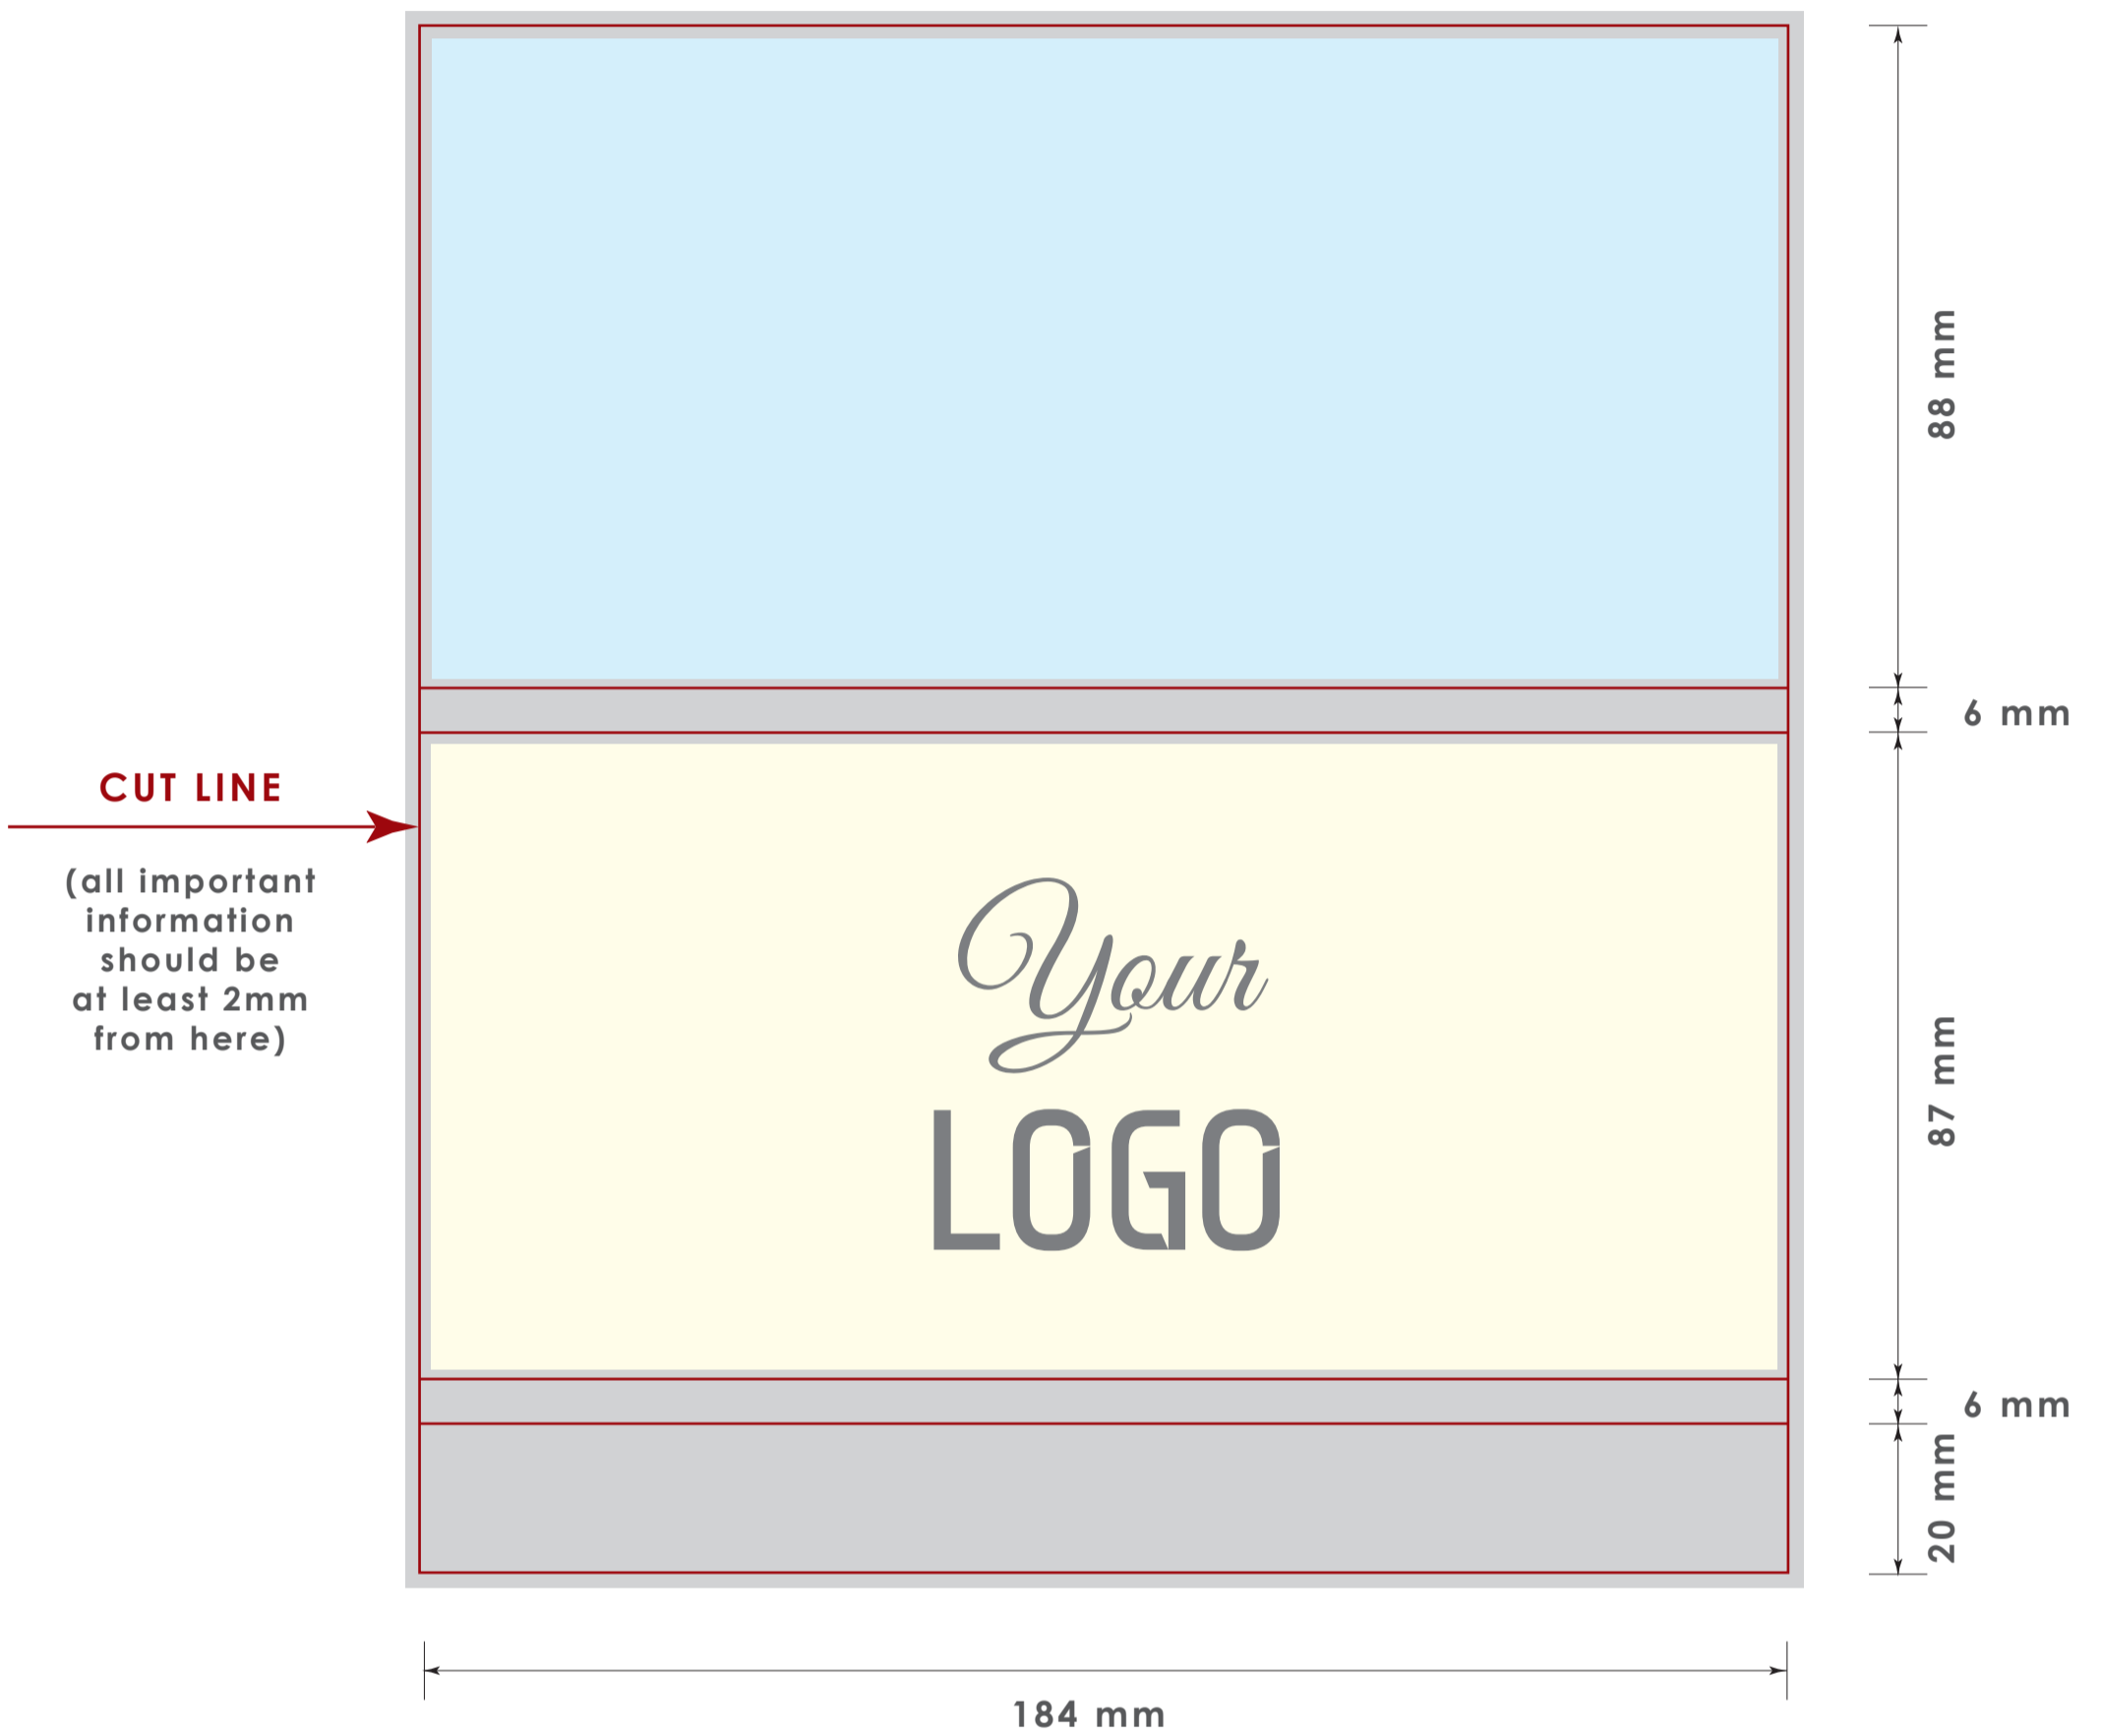

Finished size: 184 x 87 mm
The layout should include bleed 2mm.

zone 1
accommodation
contact
information
or composition

zone 2
accommodation
logo and others
important
elements
design

zone 3
in which
Not recommended
post important
design elements
(recommended
background only)

FOIL TYPE:

silver