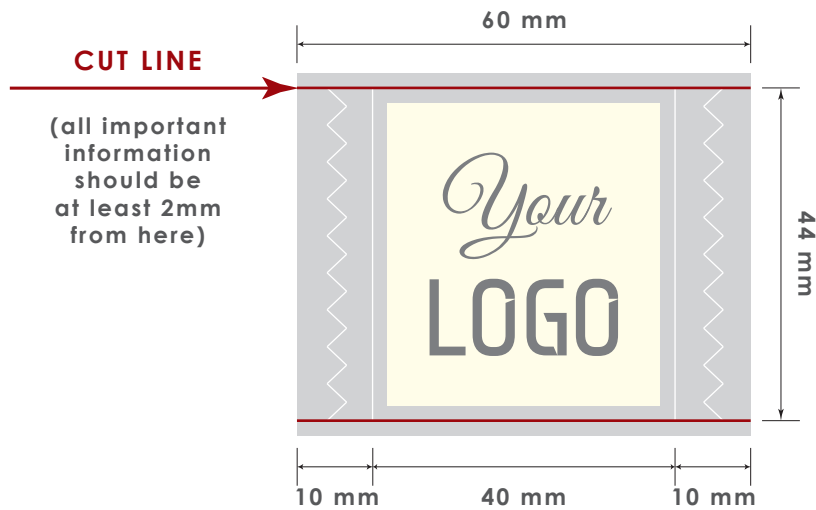

Finished size: 52x44 mm

The layout should include bleed 2mm.

zone 1  
please use it for  
most important  
information (logo,  
main message etc)

zone 2  
we do not  
recommend  
to put any design  
elements here