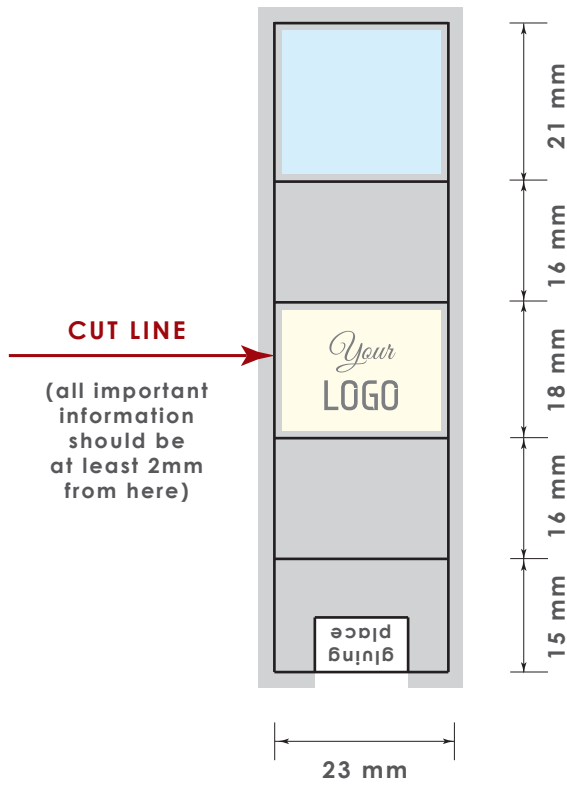

**Finished size: 23 x 18 mm**  
**The layout should include bleed 2mm.**

  
 zone 1  
 accommodation  
 contact  
 information  
 or composition

  
 zone 2  
 accommodation  
 logo and others  
 important  
 elements  
 design