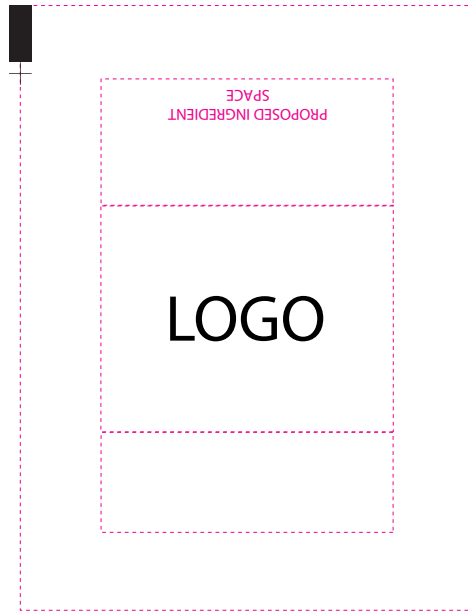

1:1 SCALE

FRONT

BACK

PRODUCTION
MARKER

UNASSEMBLED VIEW