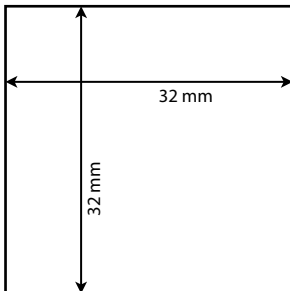

DATA REQUIREMENTS

Print area	32 x 32 mm
Size of motive	Print area 1:1
Resolution	300 dpi
Colour space	CMYK
Print	Foodcolour
File format	EPS, PDF, TIFF
Artwork arrangement	Print size 1:1 without trimming area or cutting marks