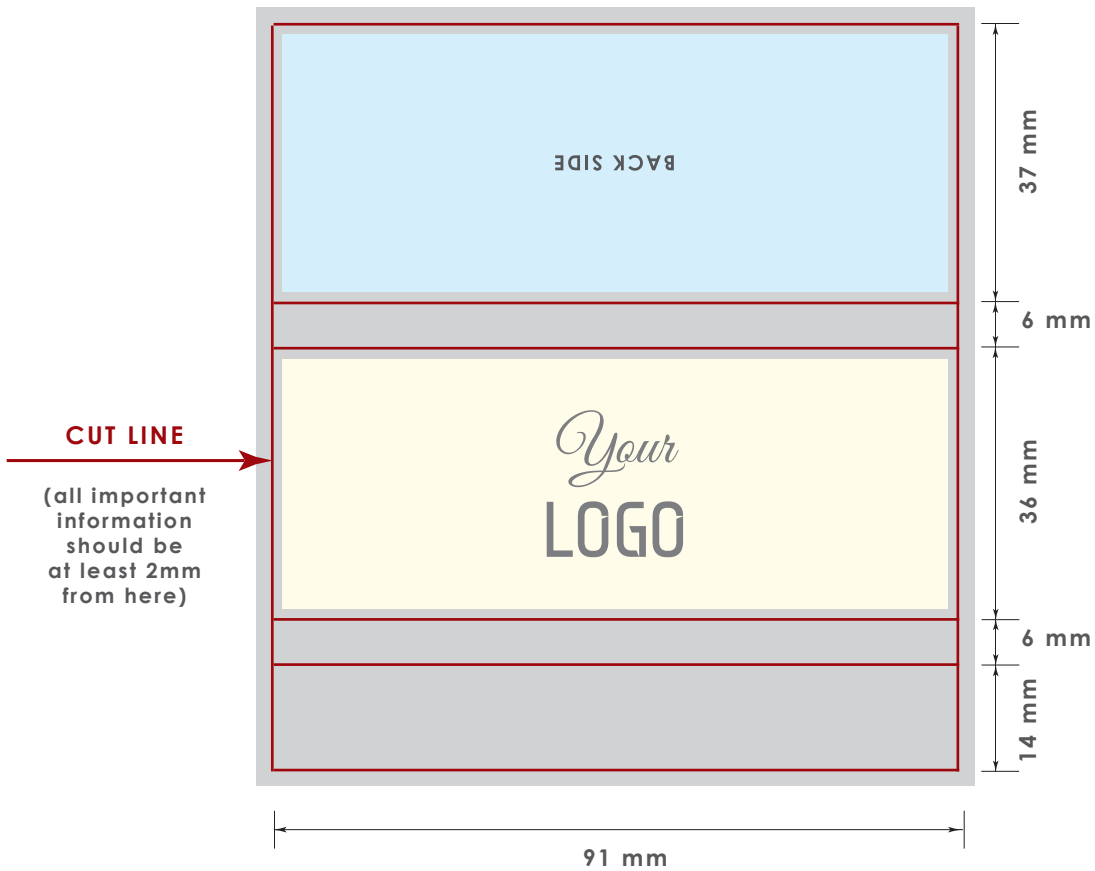

Finished size: 91 x 99 mm
The layout should include bleed 2mm.

zone 1
accommodation
contact
information
or composition

zone 2
accommodation
logo and others
important
elements
design

zone 3
in which
Not recommended
post important
design elements
(recommended
background only)

FOIL TYPE: