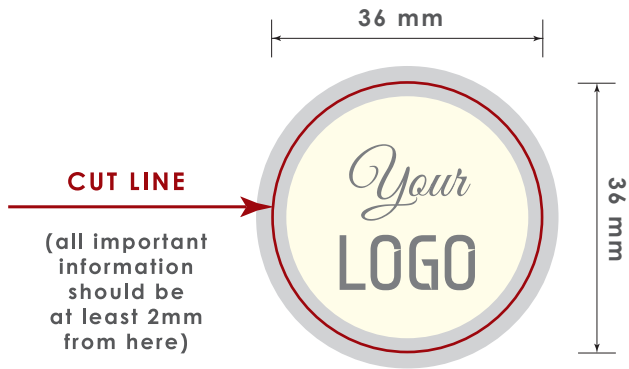

**Finished size: 36x36 mm**  
**The layout should include bleed 2mm.**

  
zone 1  
accommodation  
logo and others  
important  
elements  
design

  
zone 2  
in which  
**Not recommended**  
post important  
design elements  
(recommended  
background only)