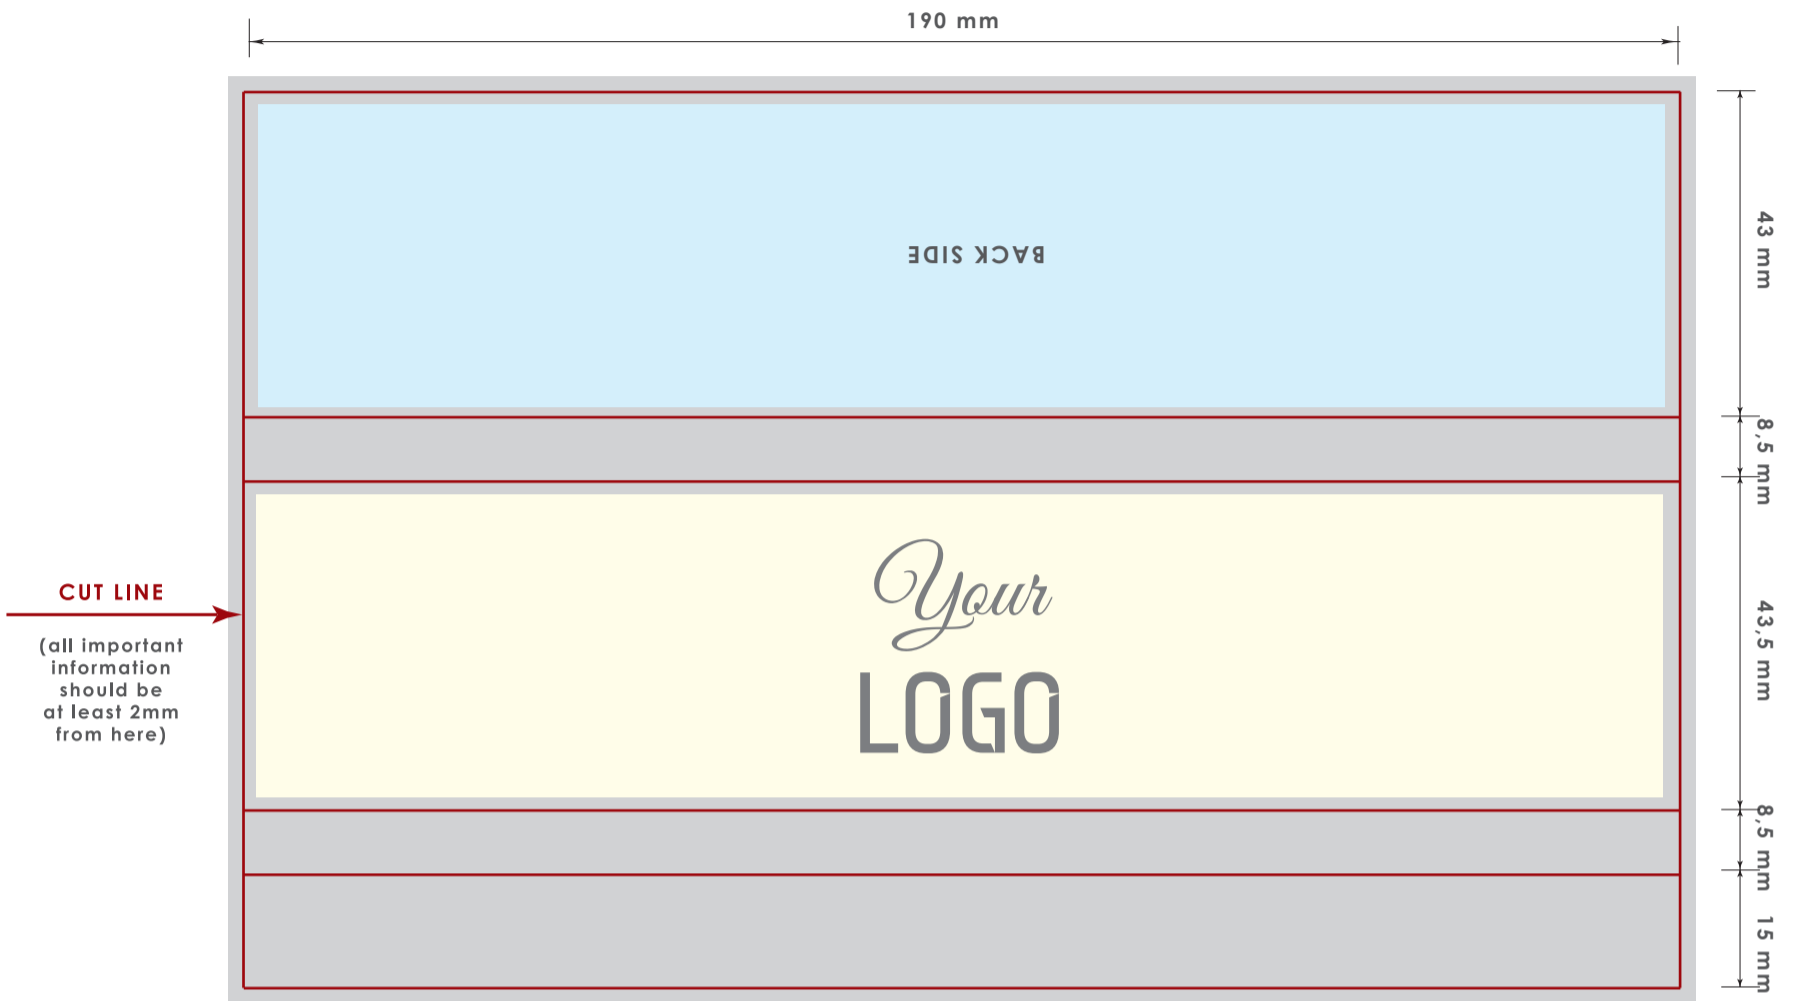

Finished size: 190 x 118,5 mm
The layout should include bleed 2mm.

zone 1
please use it for
most important
information (logo,
main message etc)

zone 2
please use it for
secondary information
(contact information,
ingredients etc)