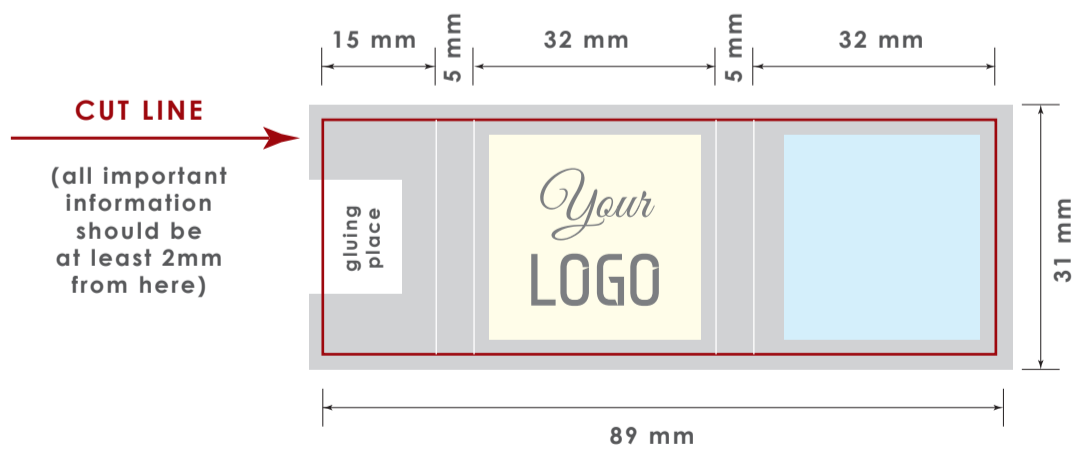

Finished size: 190 x 118,5 mm
The layout should include bleed 2mm.

zone 1
please use it for
most important
information (logo,
main message etc)

zone 2
please use it for
secondary information
(contact information,
ingredients etc)

zone 3
we do not
recommend
to put any design
elements here

Chocolate with logo 5 g

FOIL TYPE: