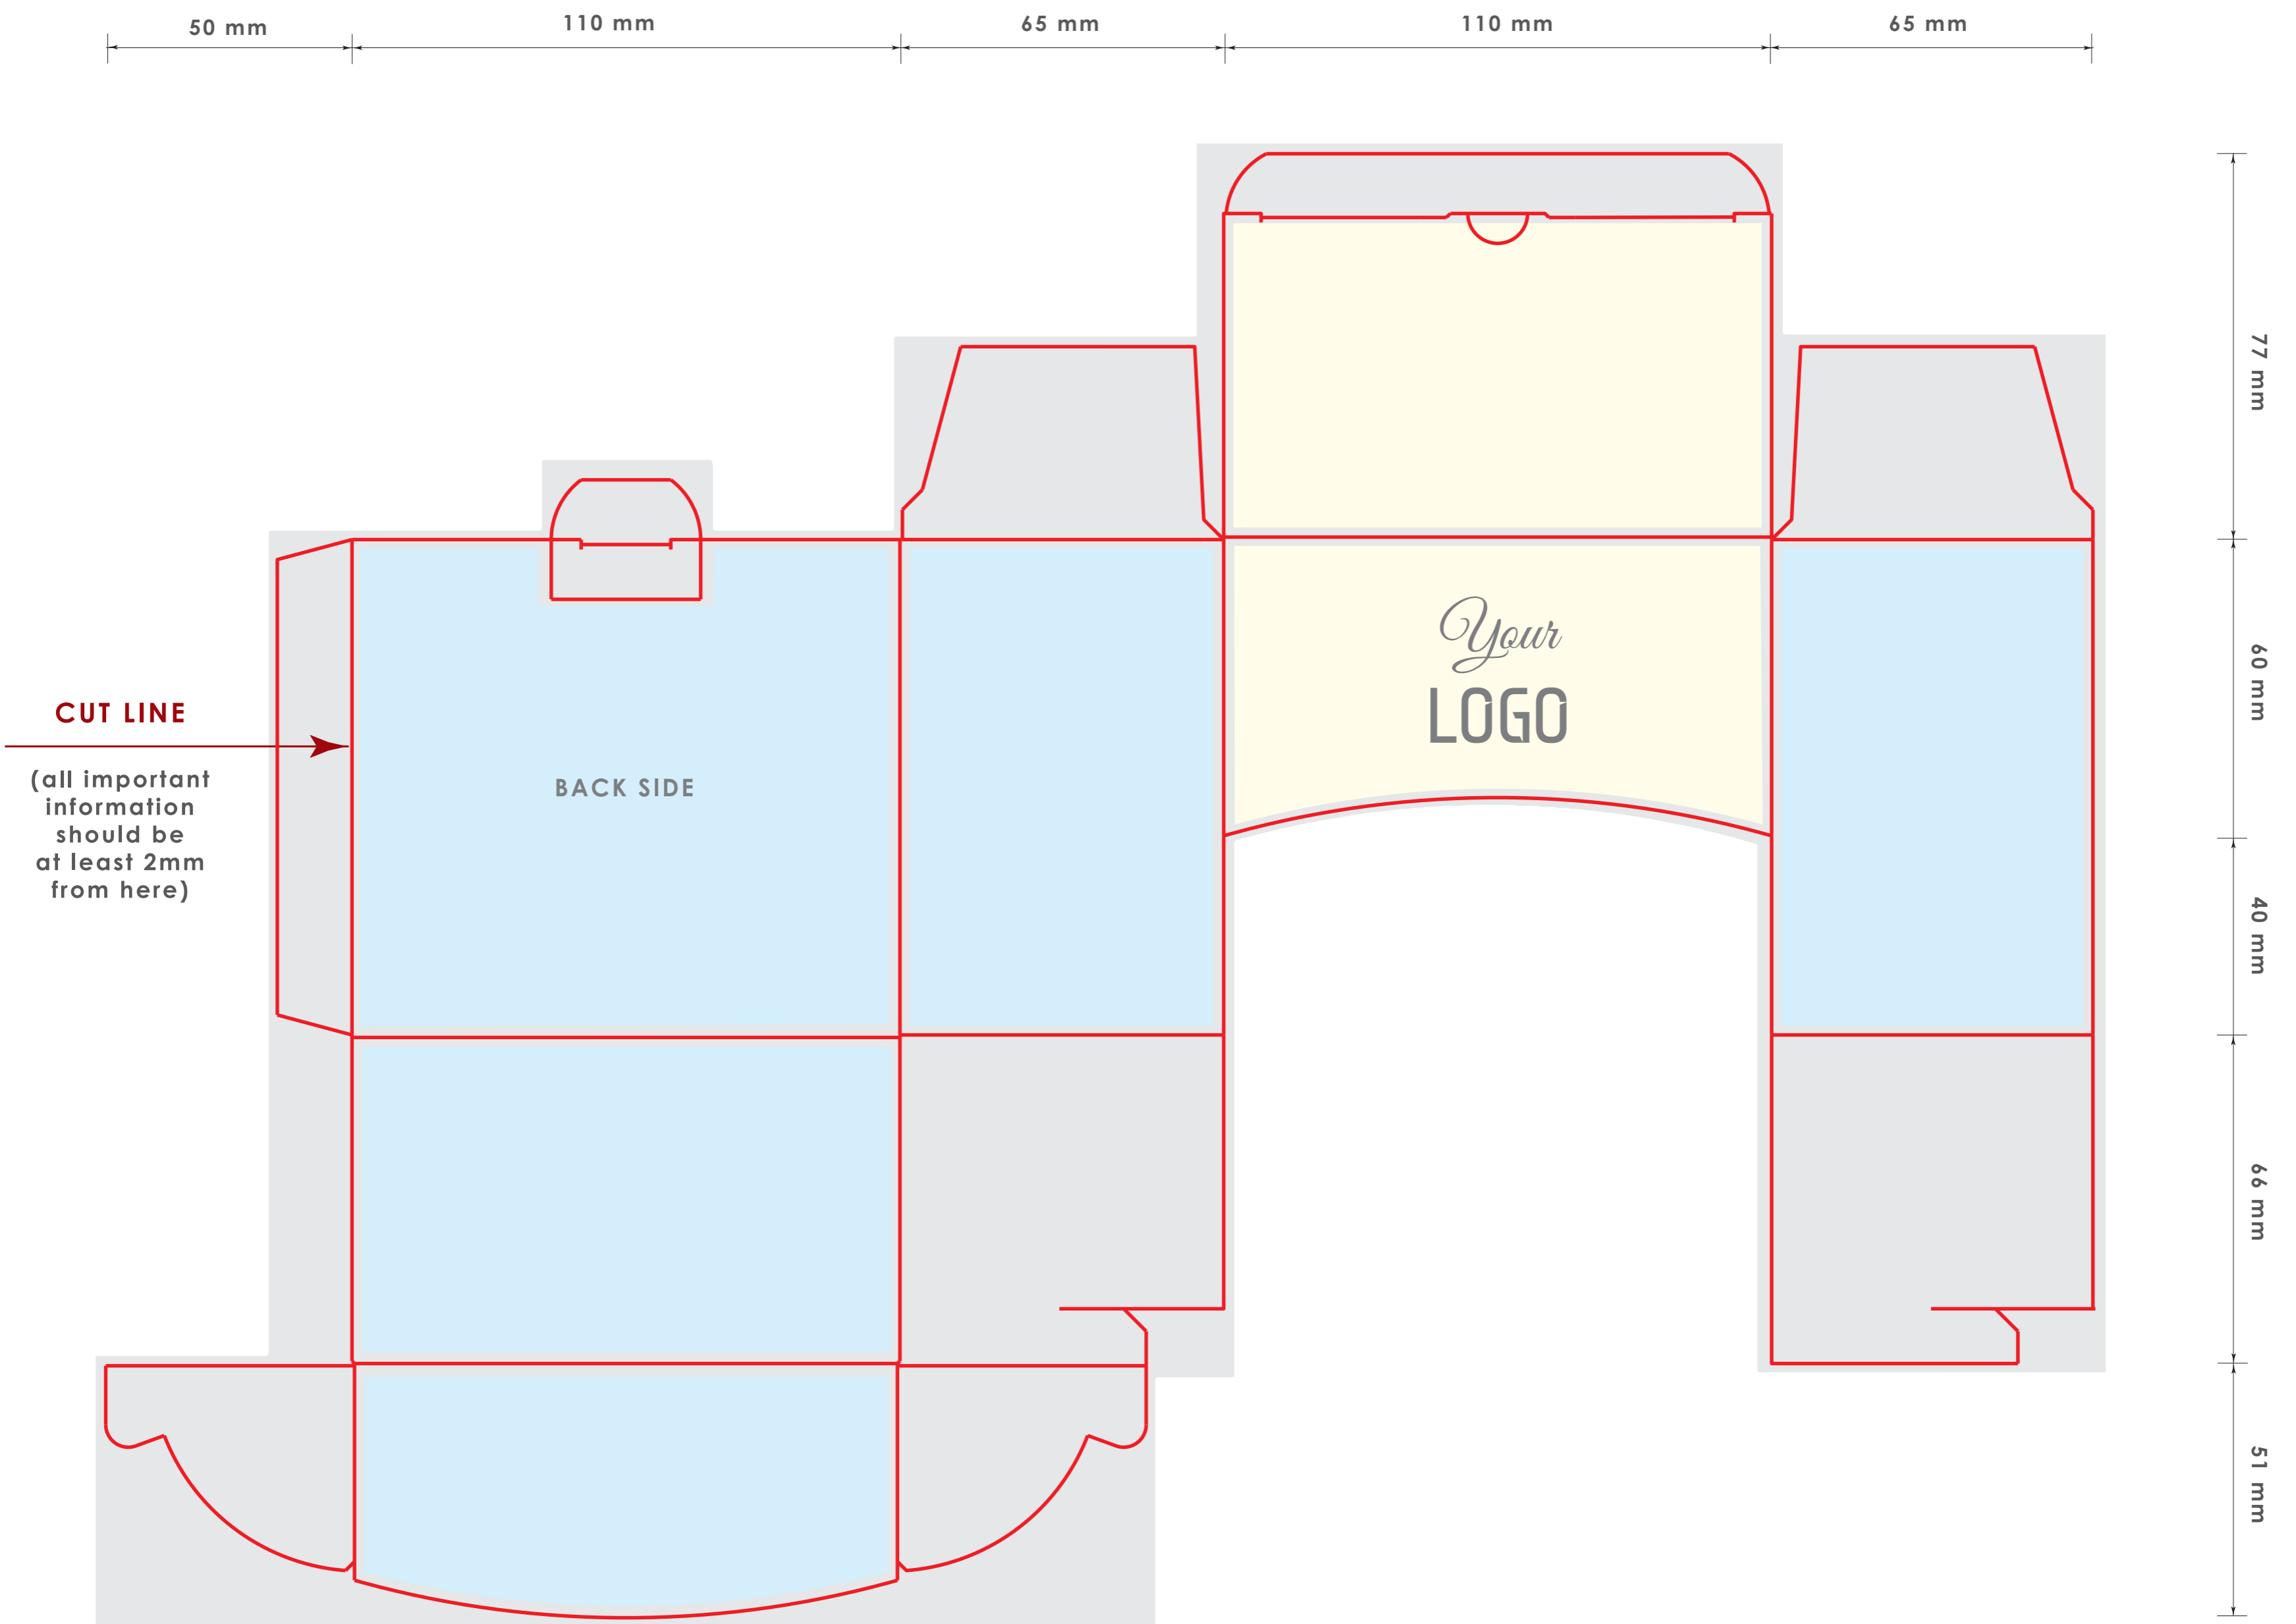

Finished size: 110x65x100 mm  
The layout should include bleed 2mm

zone 1  
please use it for  
most important  
information (logo,  
main message etc)

zone 2  
please use it for  
secondary information  
(contact information,  
ingredients etc)

zone 3  
we **do not**  
**recommend**  
to put any design  
elements here