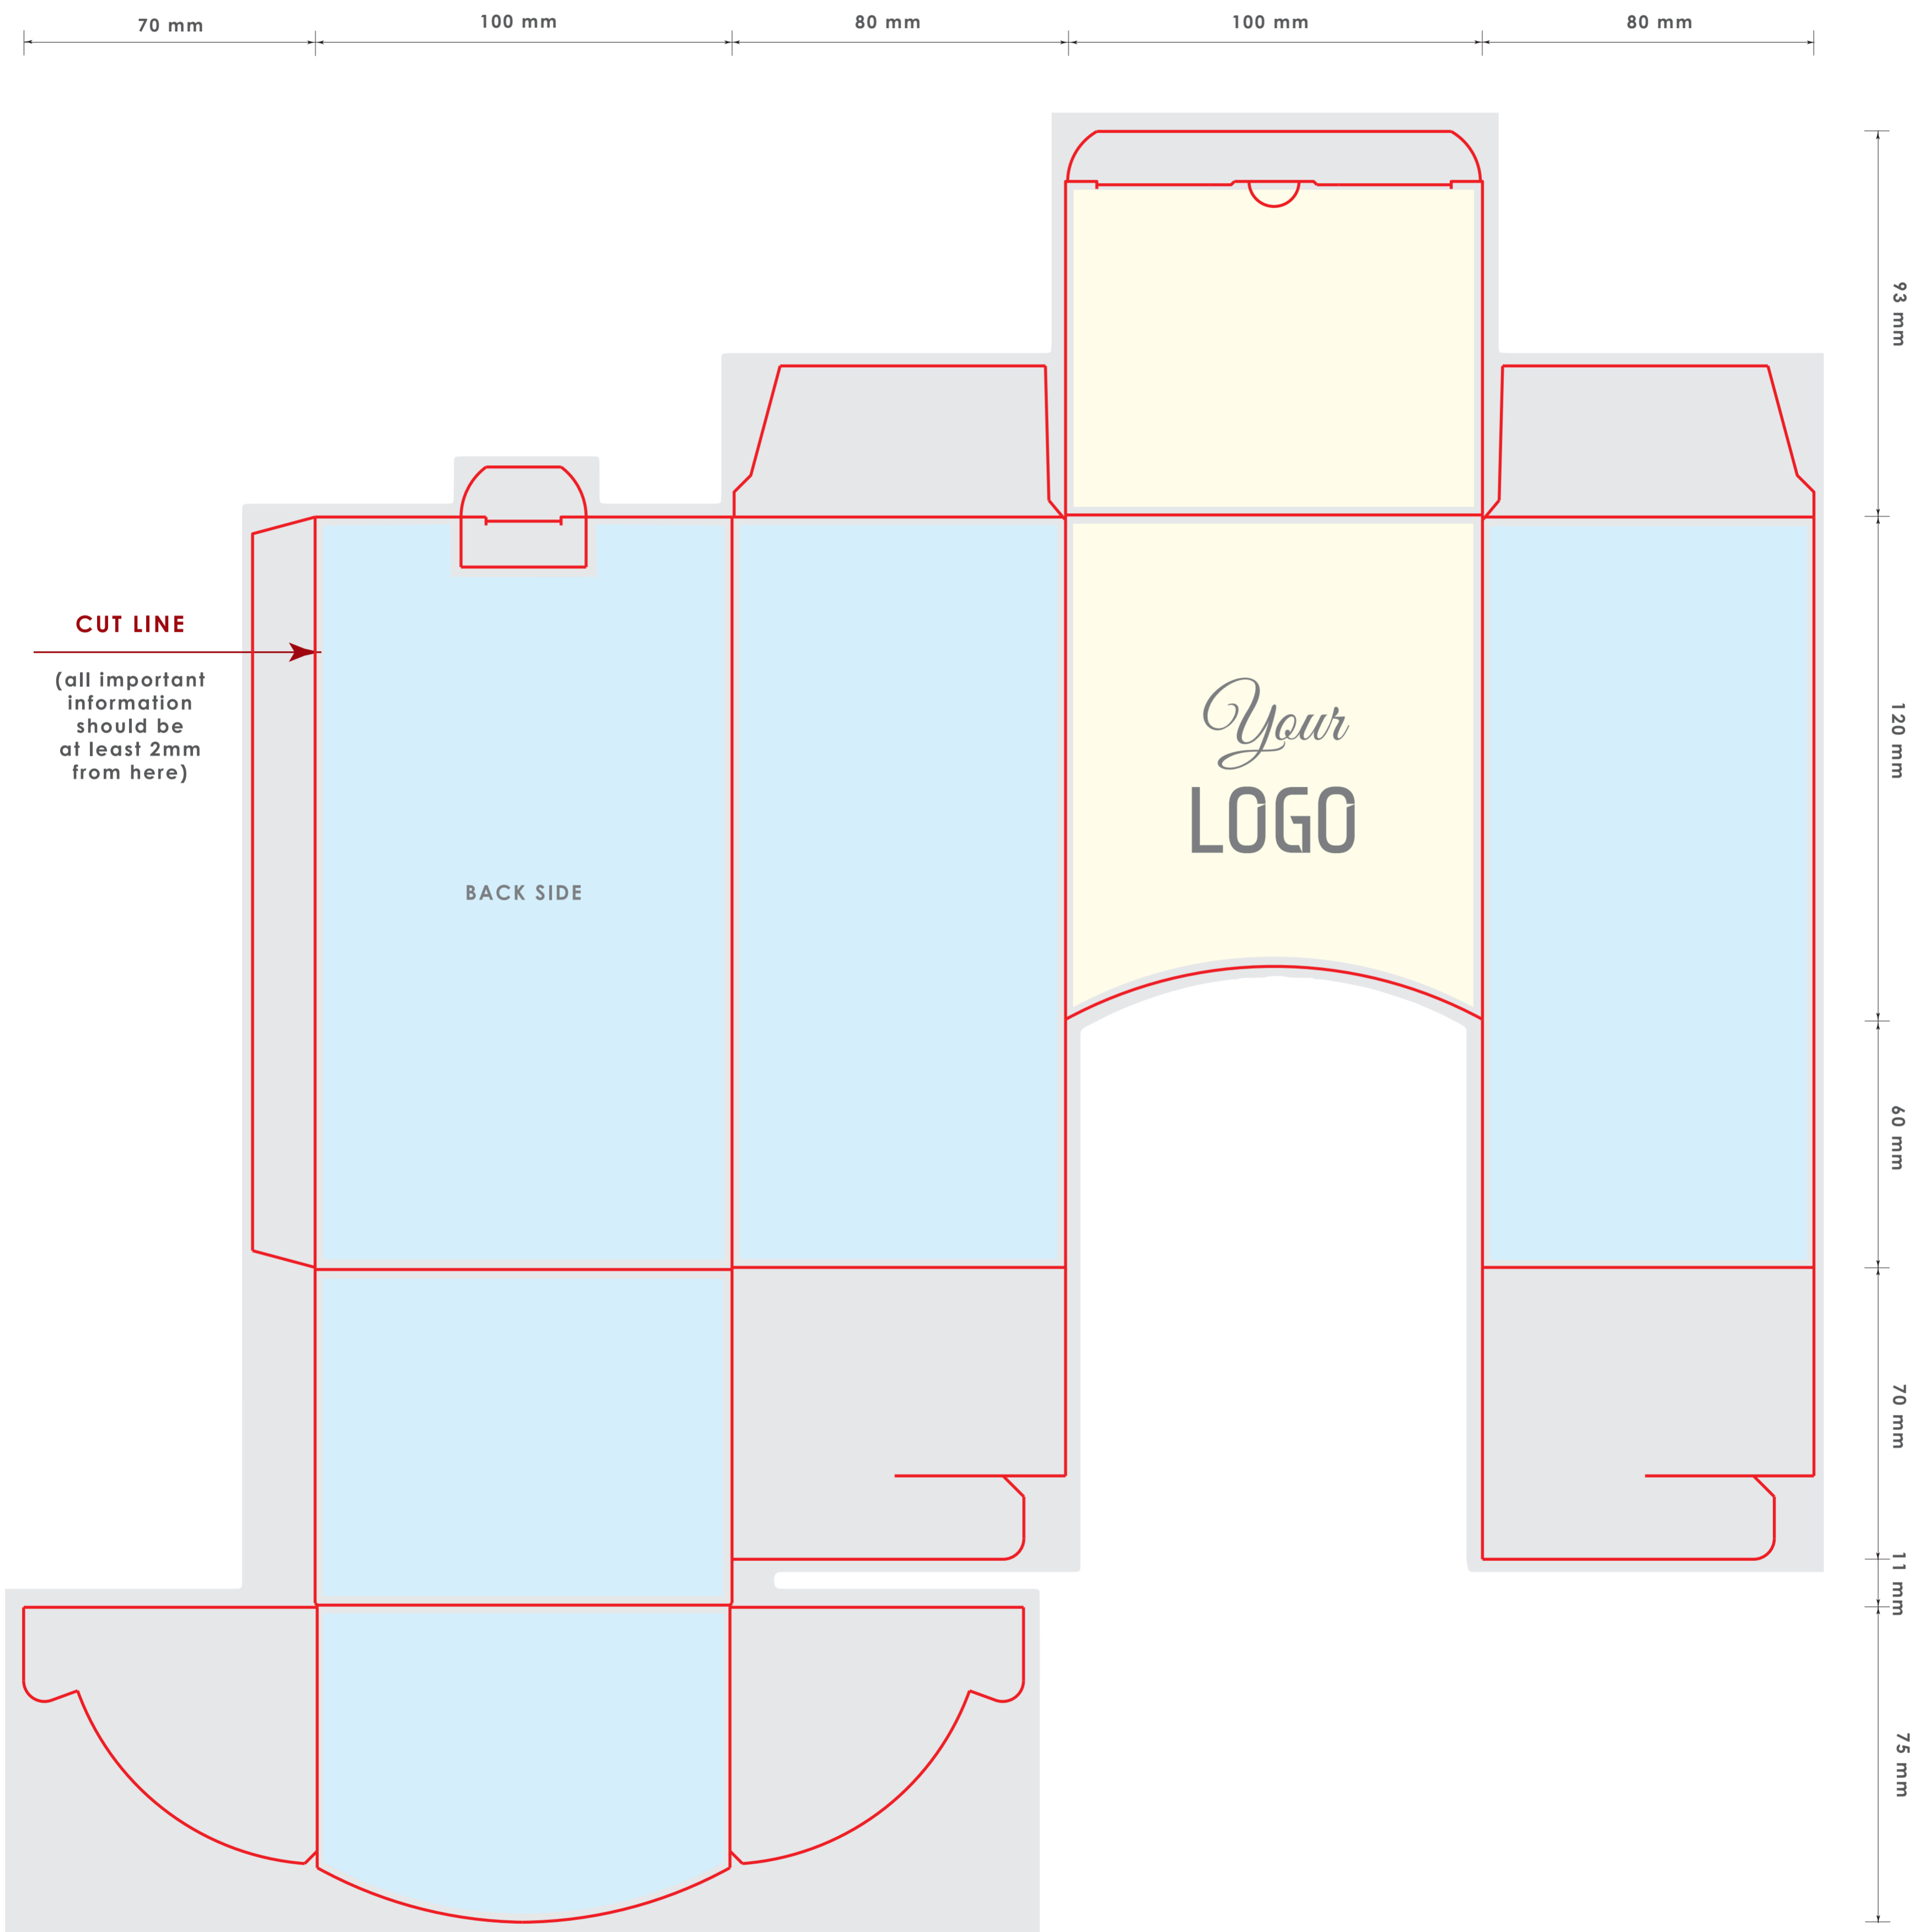

Finished size: 100x80x180 mm
The layout should include bleed 2mm

 zone 1
please use it for
most important
information (logo,
main message etc)

 zone 2
please use it for
secondary information
(contact information,
ingredients etc)

 zone 3
we **do not**
recommend
to put any design
elements here