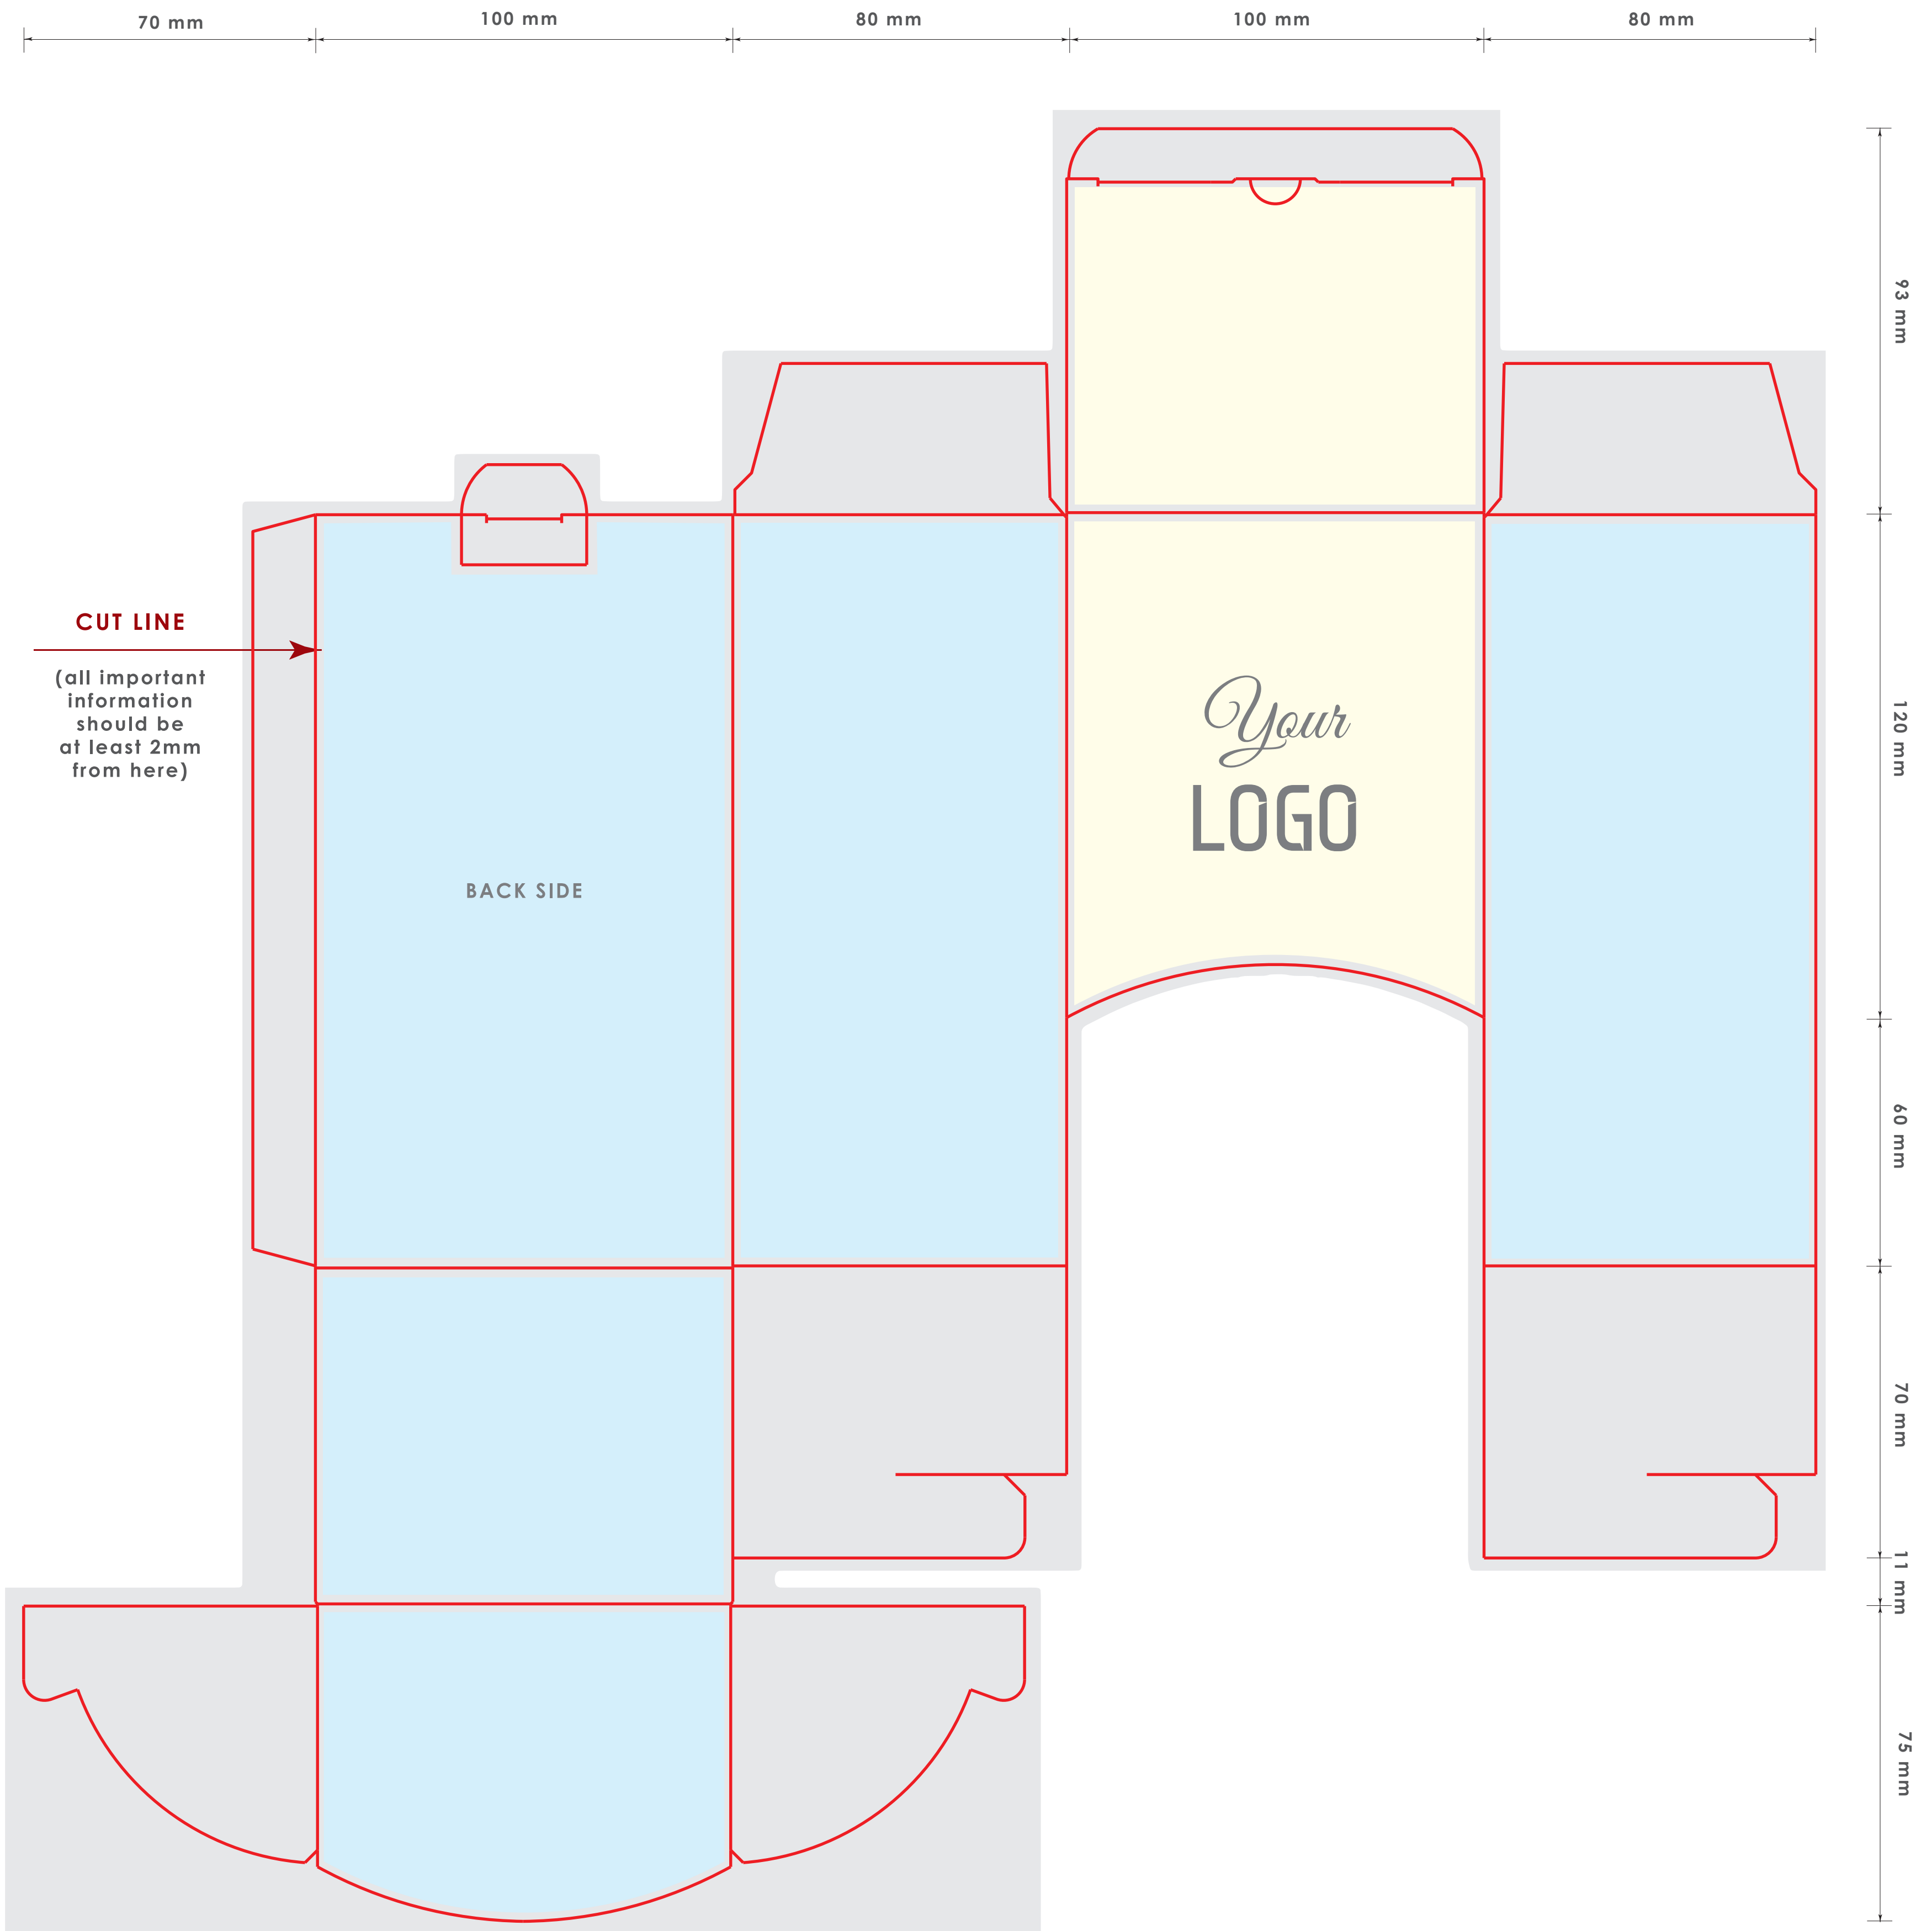

Finished size: 100x80x180 mm  
The layout should include bleed 2mm

 zone 1  
please use it for most important information (logo, main message etc)

 zone 2  
please use it for secondary information (contact information, ingredients etc)

 zone 3  
we **do not** recommend to put any design elements here