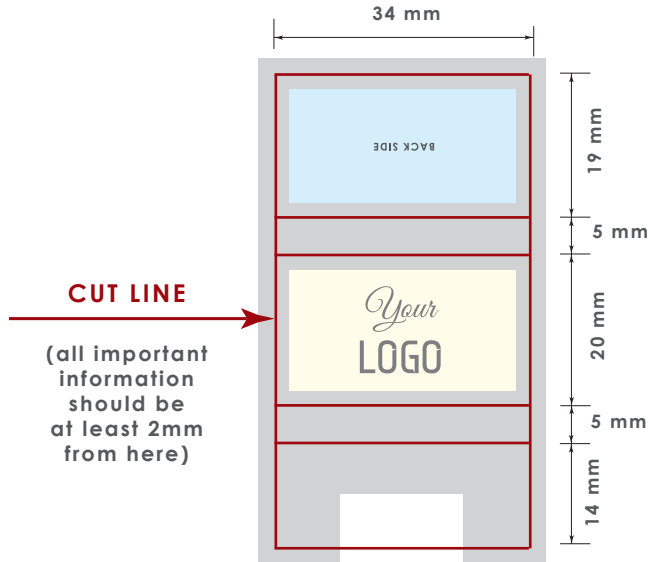

**Finished size: 63 x 34 mm**  
**The layout should include bleed 2mm.**

  
zone 1  
accommodation  
contact  
information  
or composition

  
zone 2  
accommodation  
logo and others  
important  
elements  
design

  
zone 3  
in which  
**Not recommended**  
post important  
design elements  
(recommended  
background only)

**FOIL TYPE:**

silver