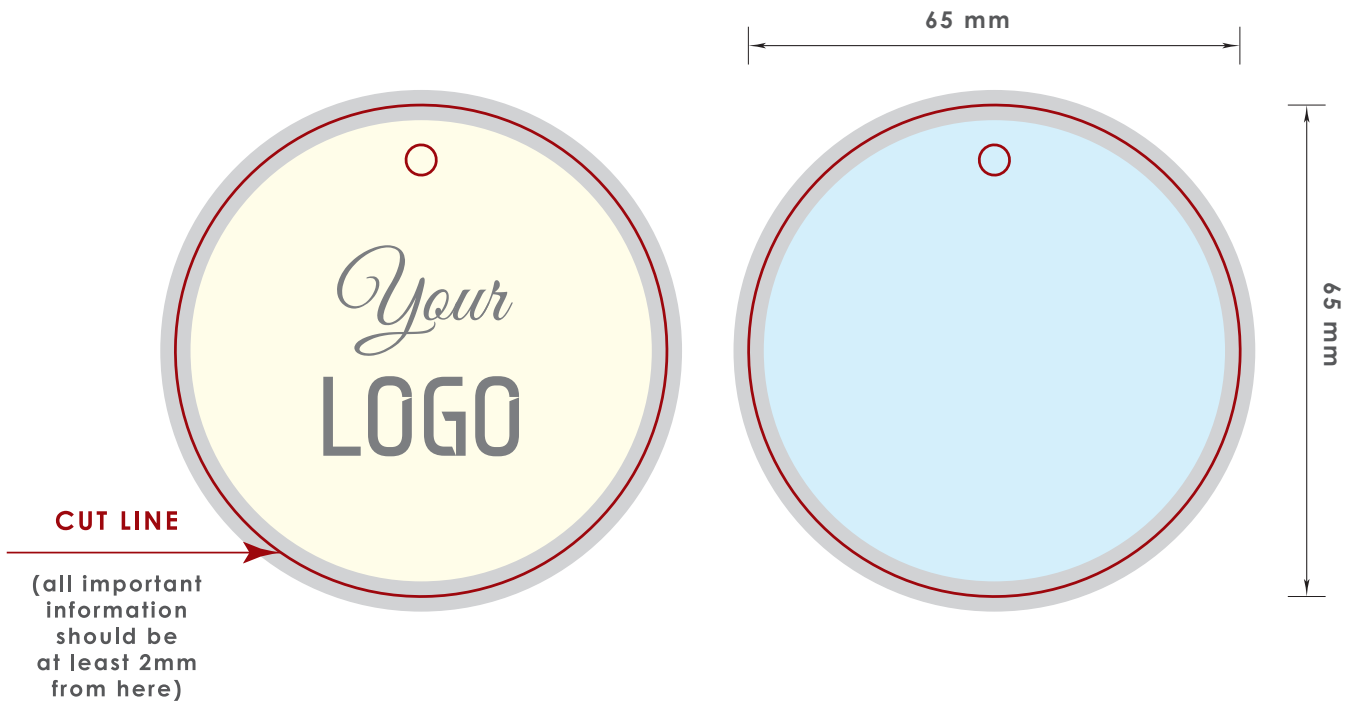

## Candy bag

Finished size: 140x70x60 mm  
The layout should include bleed 2mm

## Chocolate with logo 9.5 g "Rigel"

Finished size: 60x60 mm  
The layout should include bleed 2mm

### FOIL TYPE:

silver

gold