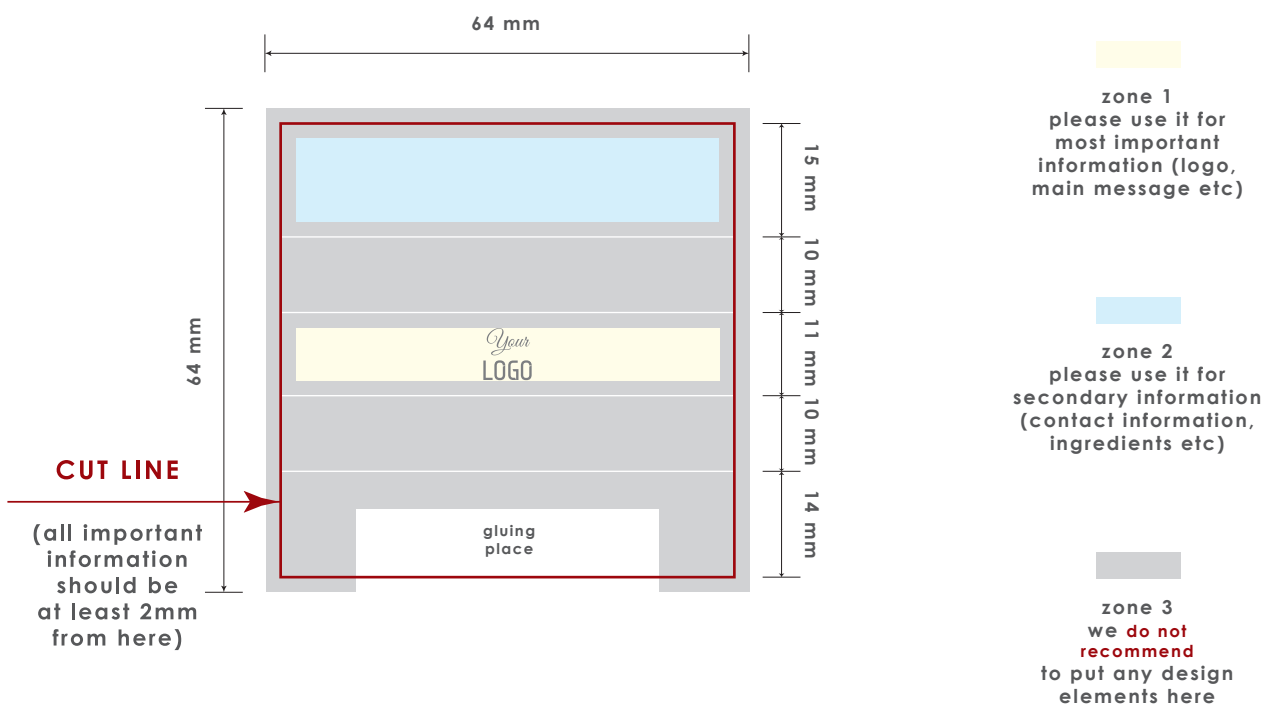

## Candy bag

Finished size: 140x70x60 mm  
The layout should include bleed 2mm

## Chocolate with logo 9.5 g "Rigel"

Finished size: 60x60 mm  
The layout should include bleed 2mm