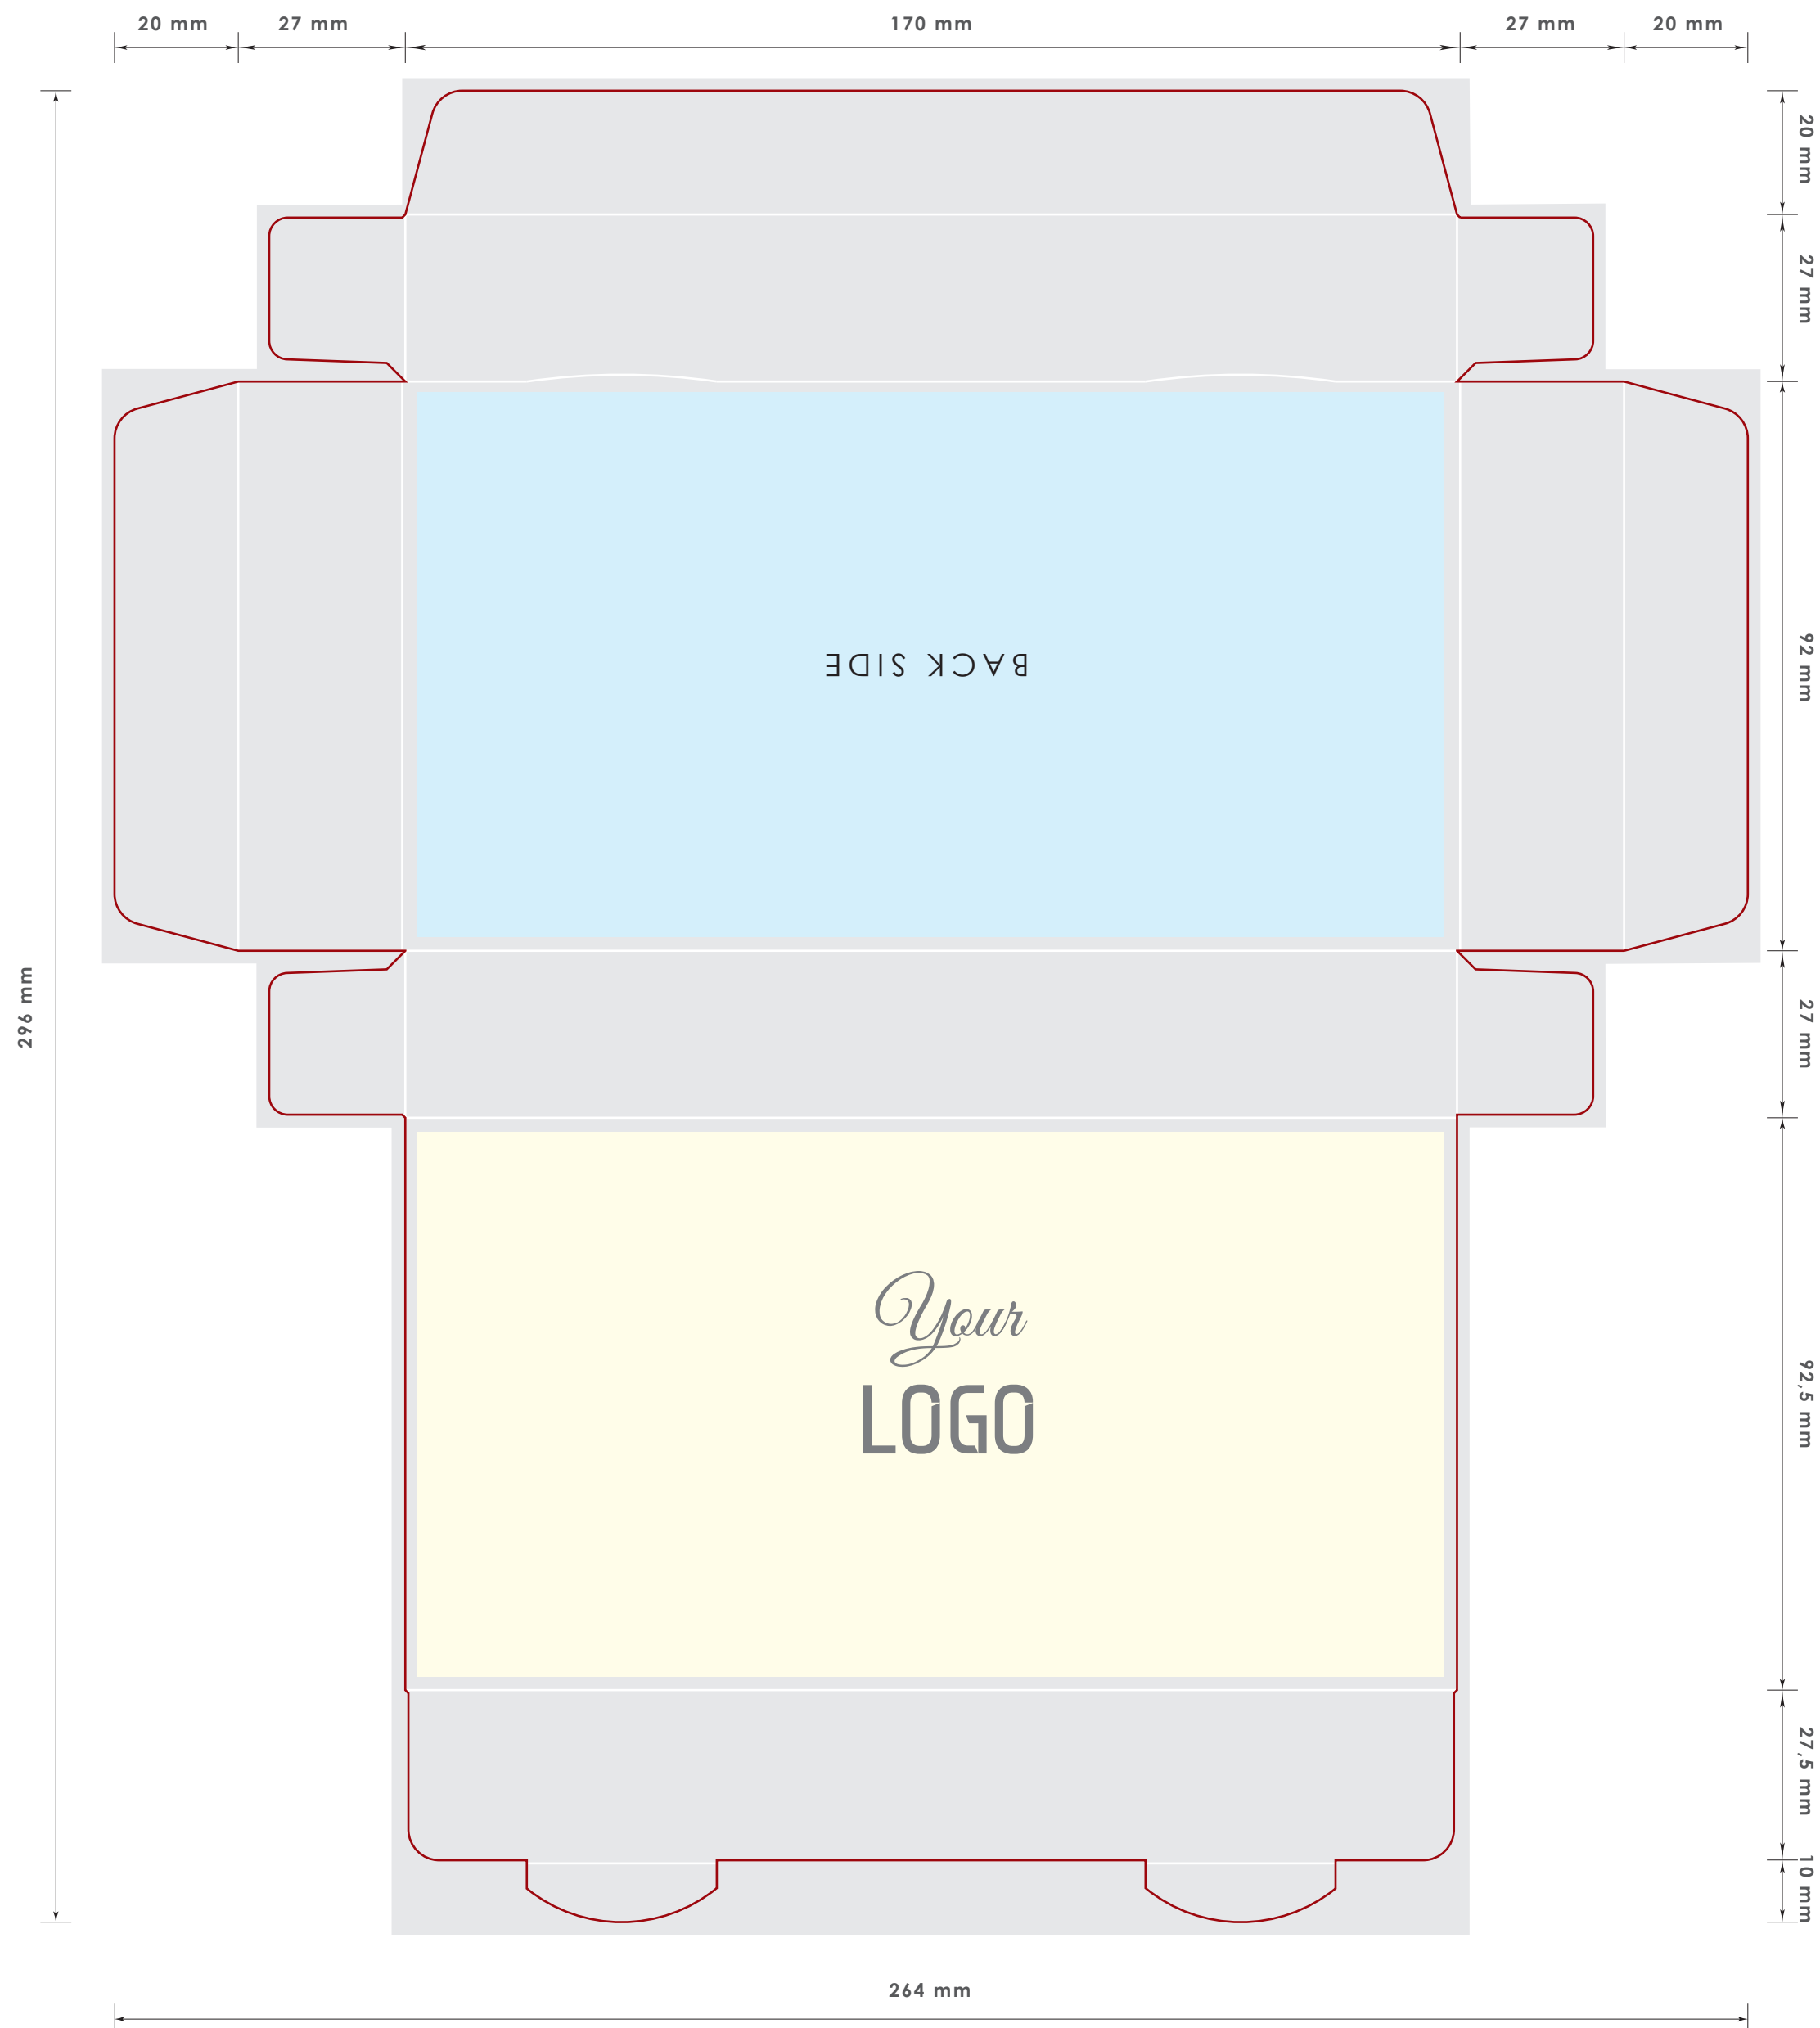

Truffle box 100 g

Finished size: 170x92x27 mm
The layout should include bleed 2mm.

zone 1
please use it for
most important
information (logo,
main message etc)

zone 2
please use it for
secondary information
(contact information,
ingredients etc)

zone 3
we **do not**
recommend
to put any design
elements here