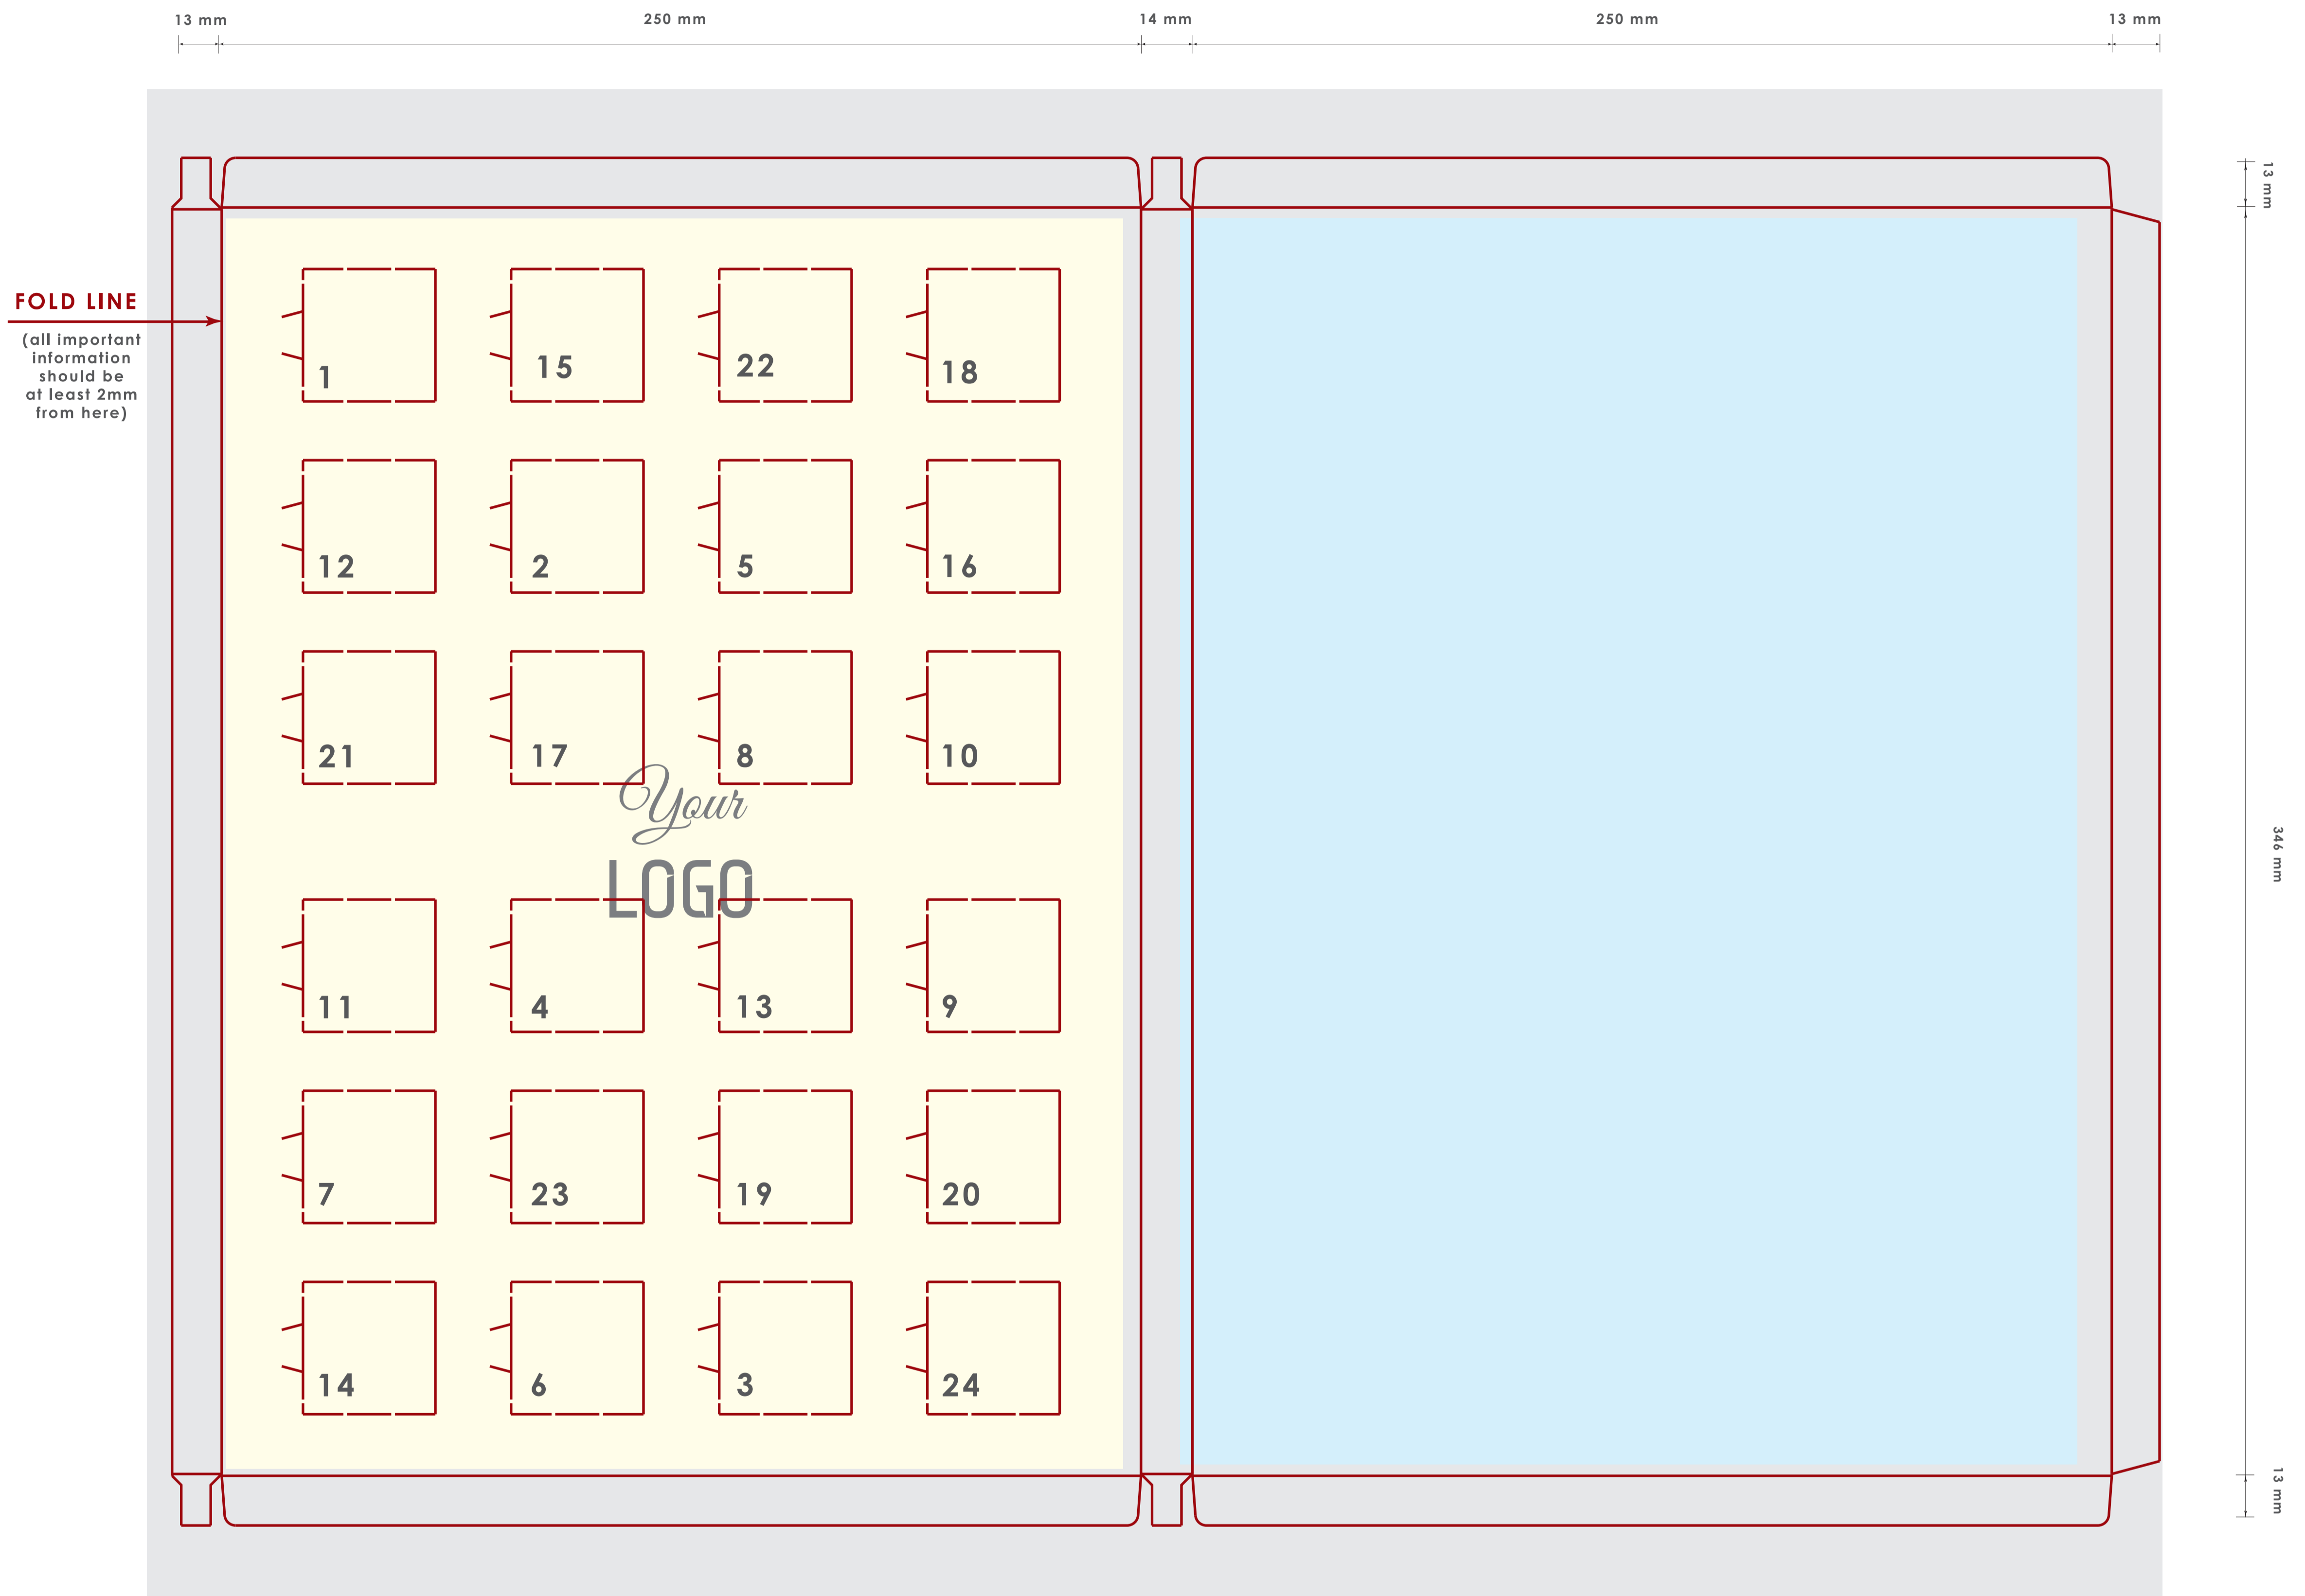

Advent calendar with neapolitans 120 g

Finished size: 540x372 mm
The layout should include bleed 2mm.

- 
zone 1
 please use it for most important information (logo, main message etc)
- 
zone 2
 please use it for secondary information (contact information, ingredients etc)
- 
zone 3
 we do not recommend to put any design elements here

Chocolate with logo 5 g

FOIL TYPE: