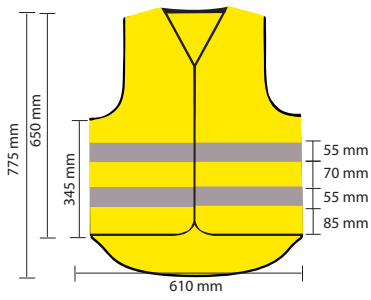

Size: L/XL 63 x 69 / 81,5 cm  
 ART.N.O: 3005 4401  
 COLOUR:   
 OUT SIDE LABEL: 40 x 10 mm  

 EN ISO 20471:2013 class 2

MODEL: **GRIP** 3005  
 R-PET

SIZE: **L/XL**

EN ISO 20471:2013

MAX 10 X  

FABRIC MADE IN RECYCLED POLYESTER

WWW.ADCOMPANY.SE 

The benefits of the product such as printing, stitching, compliance the minimum area and performance of the product.

ARTWORK:

IMPRINT COLOUR:

SIZE OF LOGO:

PLACEMENT OF LOGO:

Size: S/M 61 x 65 / 77,5 cm

ART.N.O: 3025 4401

COLOUR: 

OUT SIDE LABEL: 40 x 10 mm

 EN ISO 20471:2013 class 2

MODEL: GRIP 3005  
R-PET 

 2 SIZE: S/M 

EN ISO 20471:2013

FABRIC MADE IN  RECYCLED POLYESTER