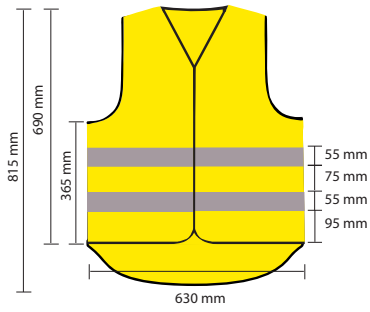

Size: L/XL 63 x 69 / 81,5 cm  
 ART.N.O: 3005 4401  
 COLOUR:   
 OUT SIDE LABEL: 40 x 10 mm  

 EN ISO 20471:2013 class 2

MODEL: **GRIP** 3005  
 R-PET

SIZE: **L/XL**

EN ISO 20471:2013

MAX 10 X  

FABRIC MADE IN RECYCLED POLYESTER

WWW.ADCOMPANY.SE 

The benefits of the product such as printing, stitching, compliance the minimum area and performance of the product.

ARTWORK:

IMPRINT COLOUR:

SIZE OF LOGO:

PLACEMENT OF LOGO:

Size: S/M 61 x 65 / 77,5 cm