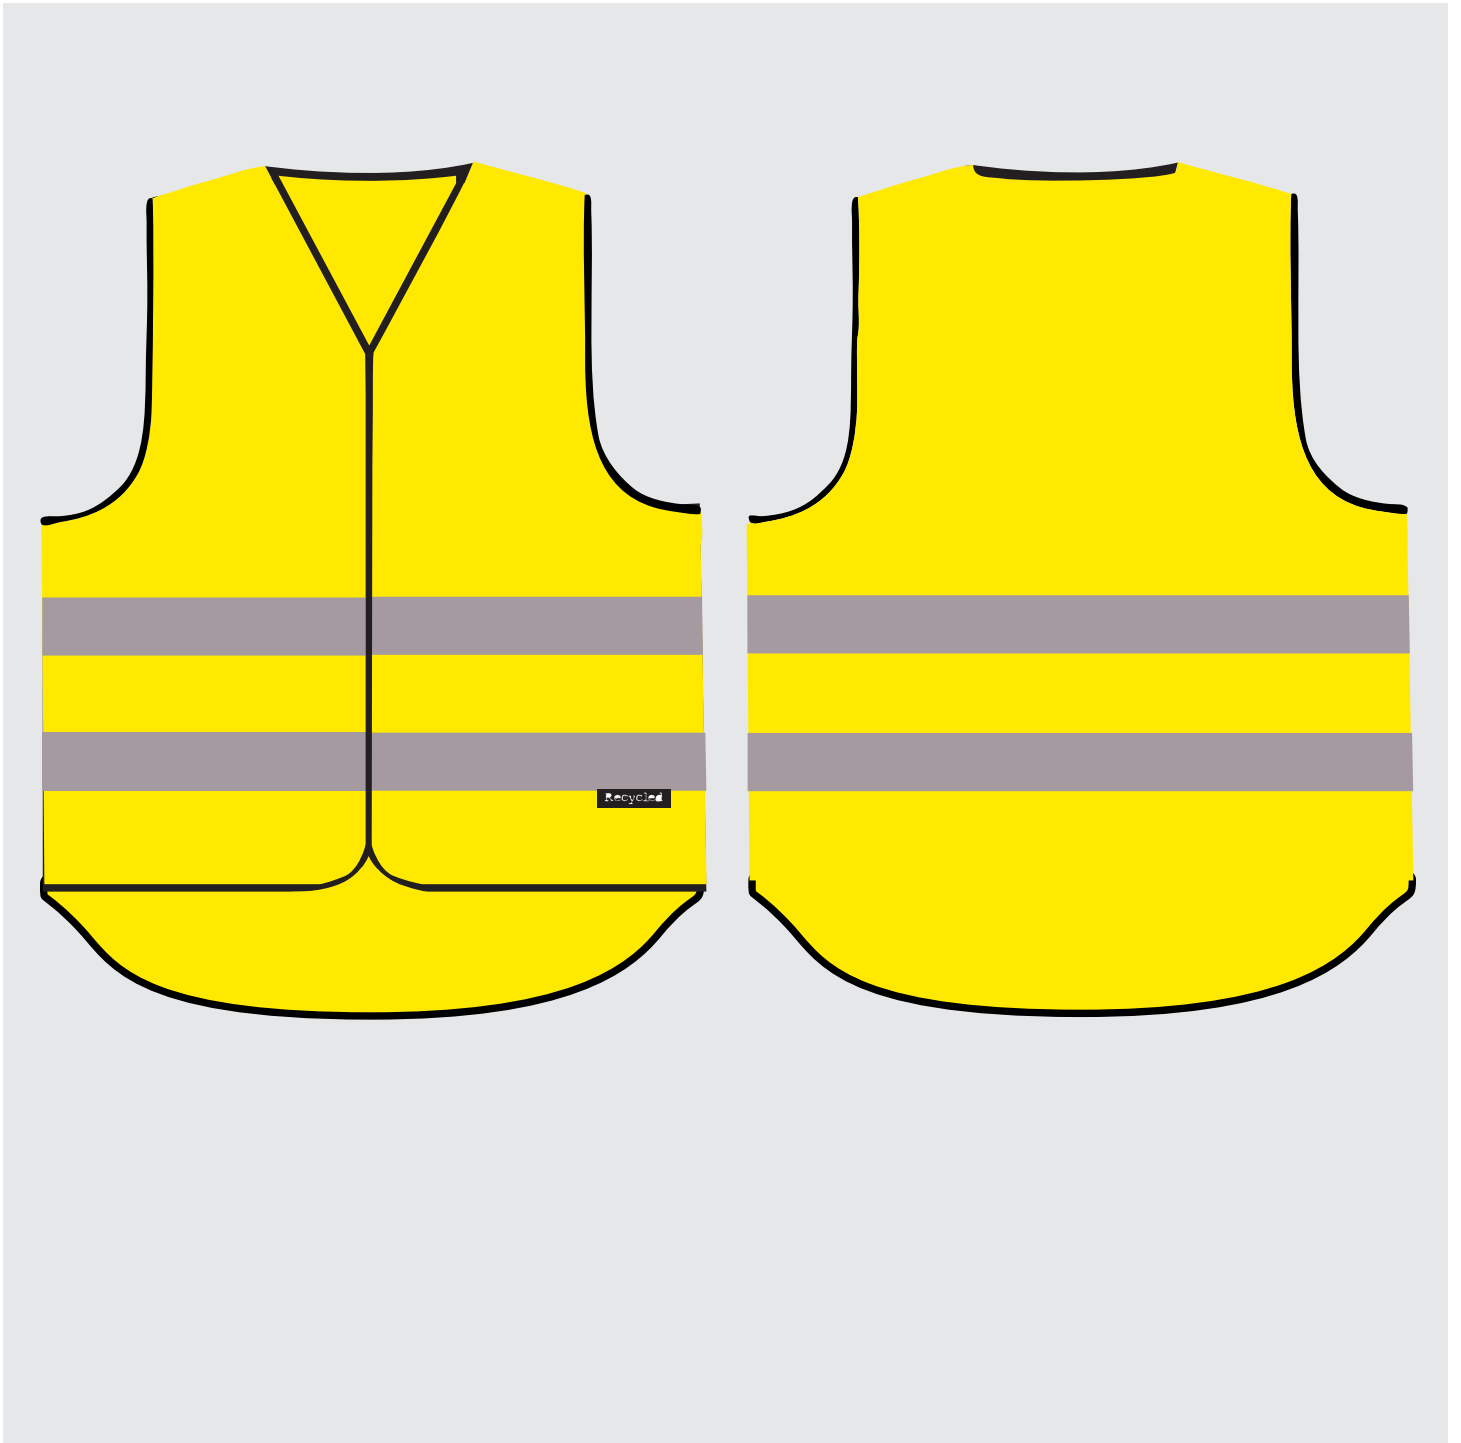

Size: L/XL 63 x 69 / 81,5 cm  
 ART.N.O: 3005 4401  
 COLOUR:   
 OUT SIDE LABEL: 40 x 10 mm  

 EN ISO 20471:2013 class 2

MODEL: **GRIP** 3005  
 R-PET

SIZE: **L/XL**

EN ISO 20471:2013

MAX 10 X  

FABRIC MADE IN RECYCLED POLYESTER

WWW.ADCOMPANY.SE 

The benefits of the product such as printing, stitching, compliance the minimum area and performance of the product.

ARTWORK:

IMPRINT COLOUR:

SIZE OF LOGO:

PLACEMENT OF LOGO:

Size: S/M 61 x 65 / 77,5 cm

ART.N.O: 3025 4401

COLOUR: 

OUT SIDE LABEL: 40 x 10 mm

 EN ISO 20471:2013 class 2

MODEL: GRIP 3005  
R-PET 

 2 SIZE: S/M 

EN ISO 20471:2013

FABRIC MADE IN  RECYCLED POLYESTER