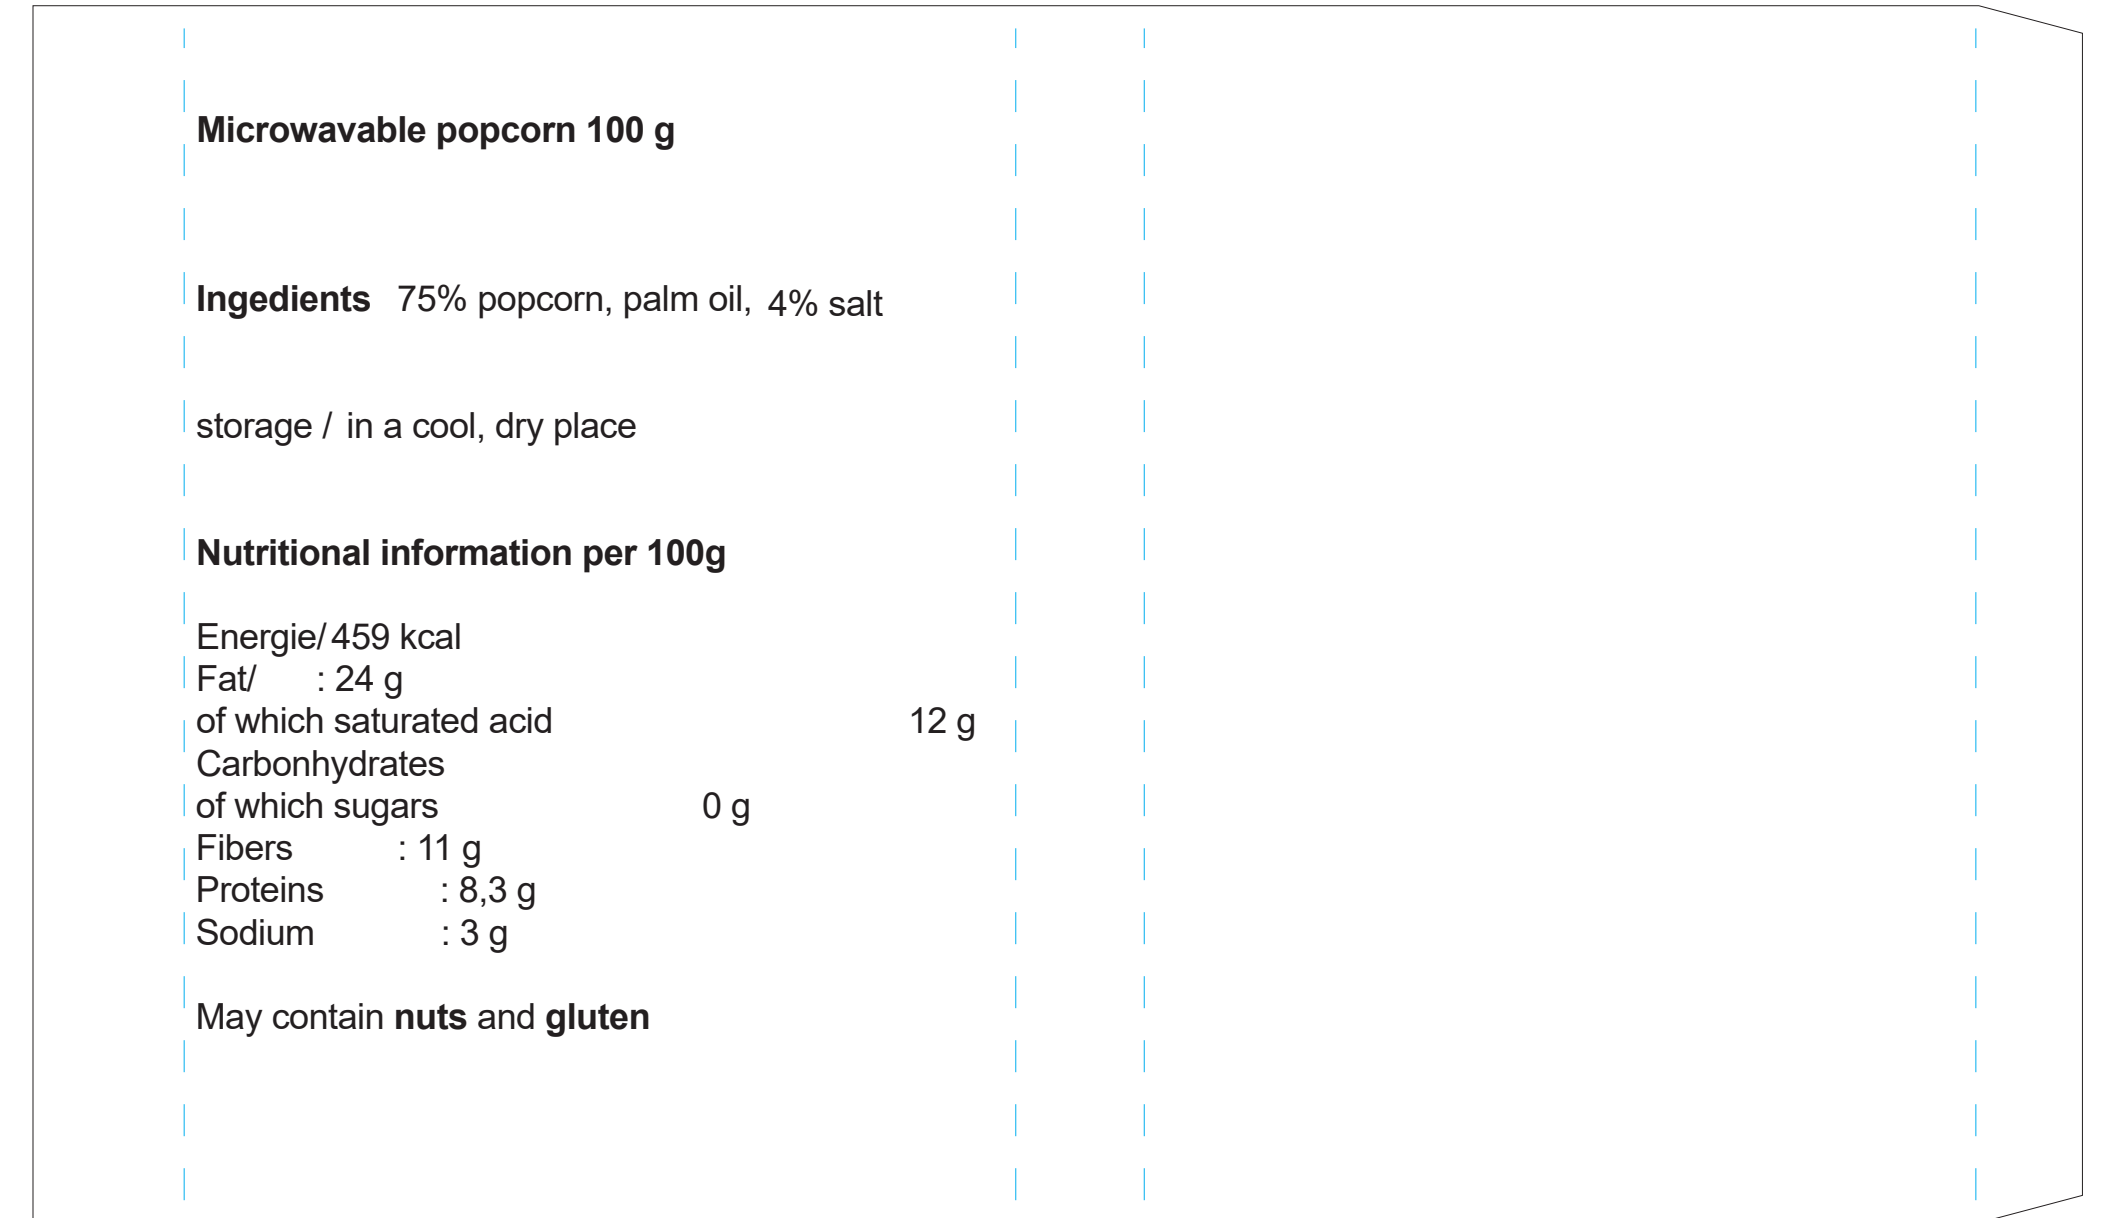

OUTSIDE

INSIDE

- Margin
- Edge of product
- Bleed limit 3-3 mm (background must fill it)
- - - - - Fold line

resolution: min. 300 DPI
colours: CMYK
formats: TIFF, PDF, EPS, AI, CDR

The green line indicates the area all non-background object-texts, logos, etc.
The pink outline the maximum size of graphic visible on the product.
The black line indicates the size of the required graphics including bleed.
The blue line indicates the folding.