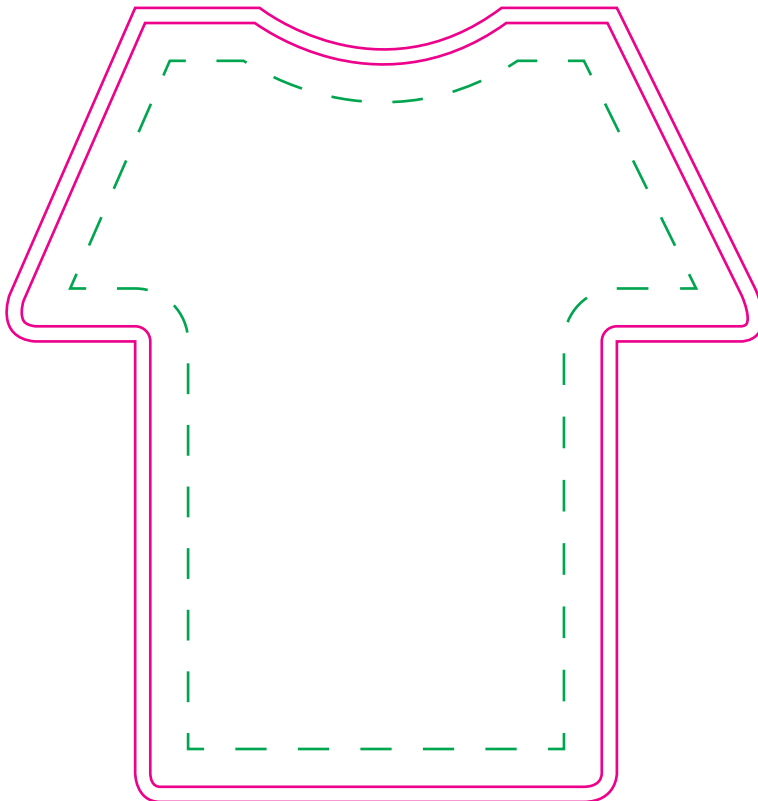

Shape: TShirt

Product Size -

Width: 100mm approx.

Height: 105mm approx.

Print Area -

Width: 83mm

Height: 91mm