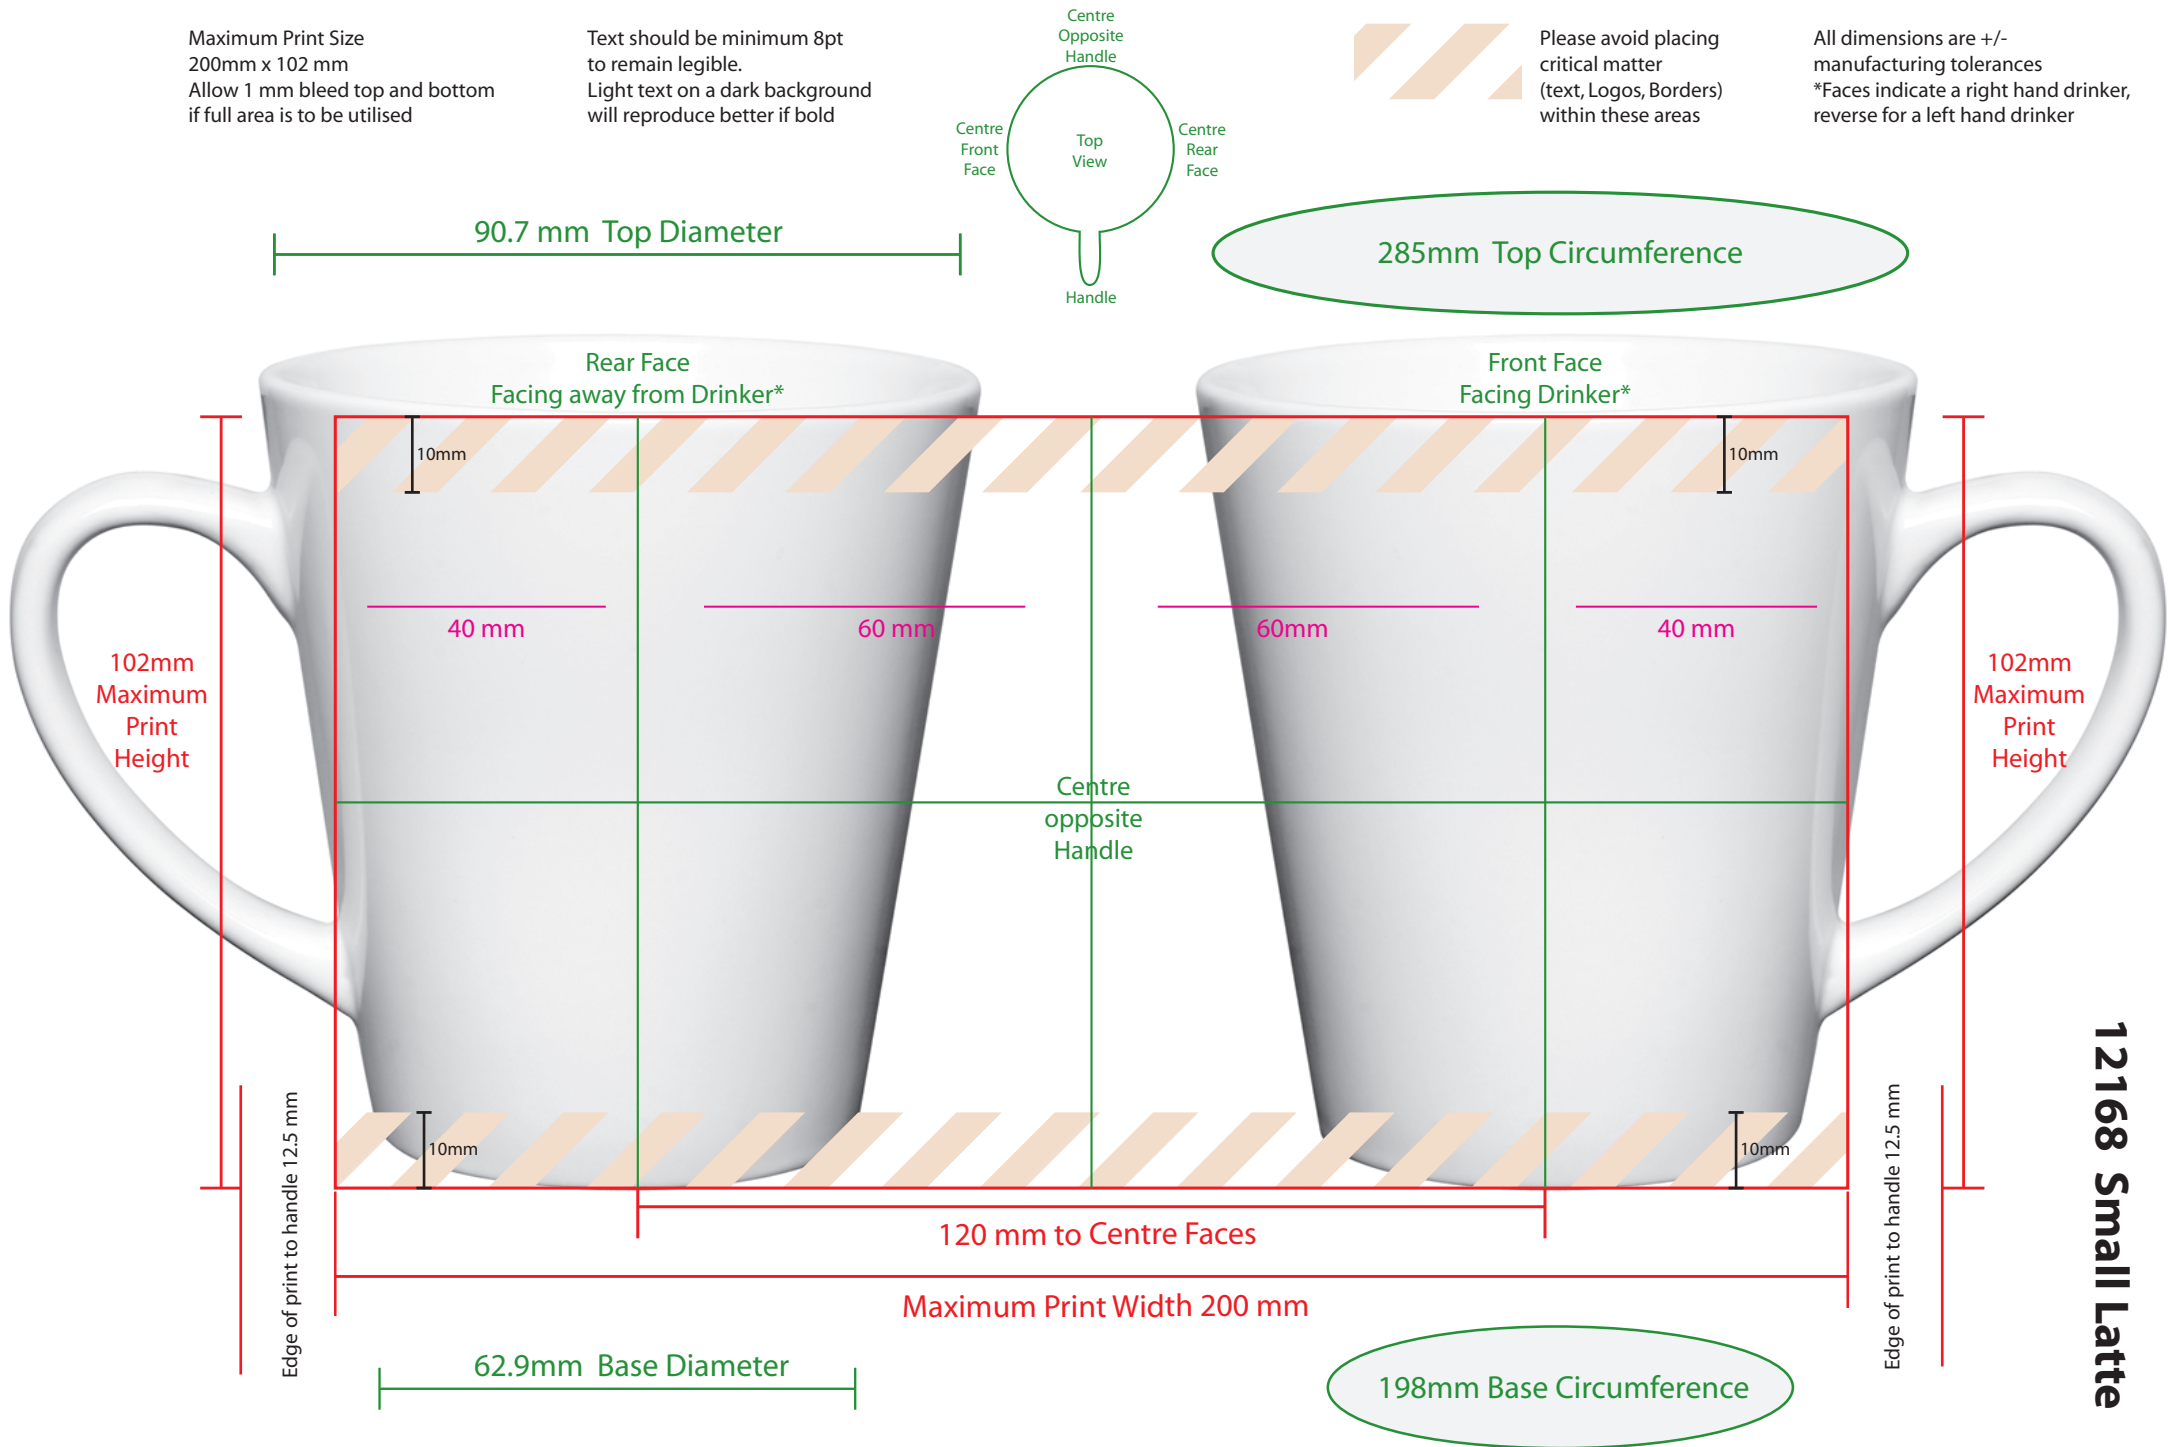

Maximum Print Size
200mm x 102 mm
Allow 1 mm bleed top and bottom
if full area is to be utilised

Text should be minimum 8pt
to remain legible.
Light text on a dark background
will reproduce better if bold

 Please avoid placing
critical matter
(text, Logos, Borders)
within these areas

All dimensions are +/-
manufacturing tolerances
*Faces indicate a right hand drinker,
reverse for a left hand drinker

12168 Small Latte