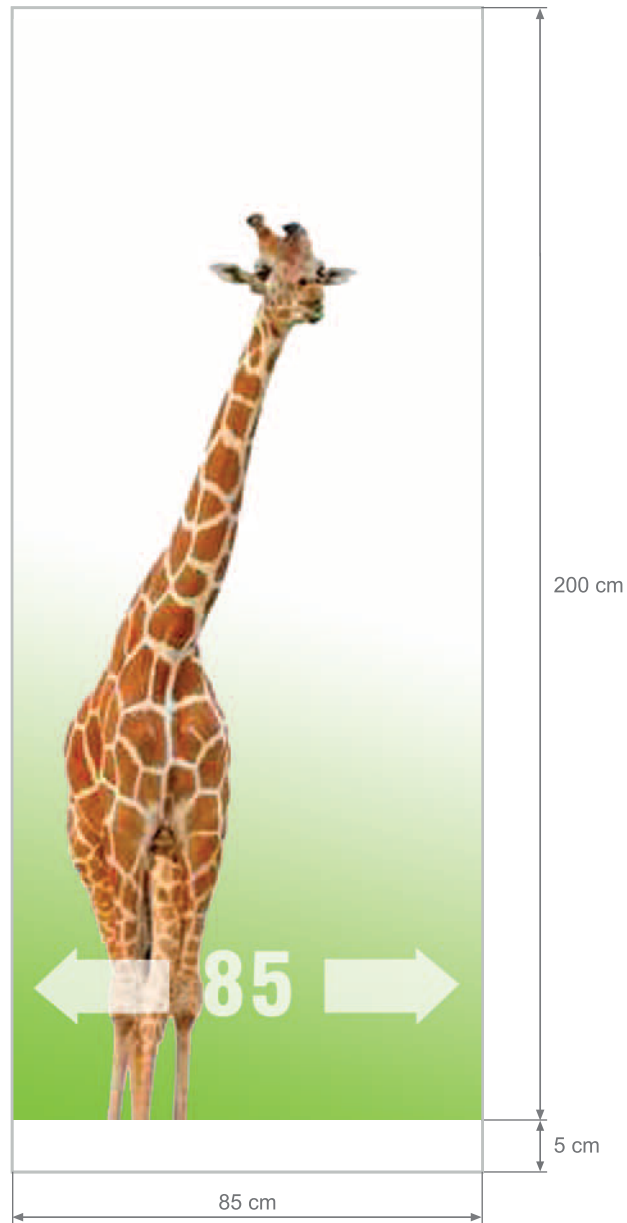

ROLLUP 85 cm x 200 cm

Accepted file formats: **eps, pdf, jpeg**

Colour settings: **CMYK**

Print file format: **85 x 205 cm (5 cm bleed at the bottom)**

scale: 1:1, 120 dpi or more