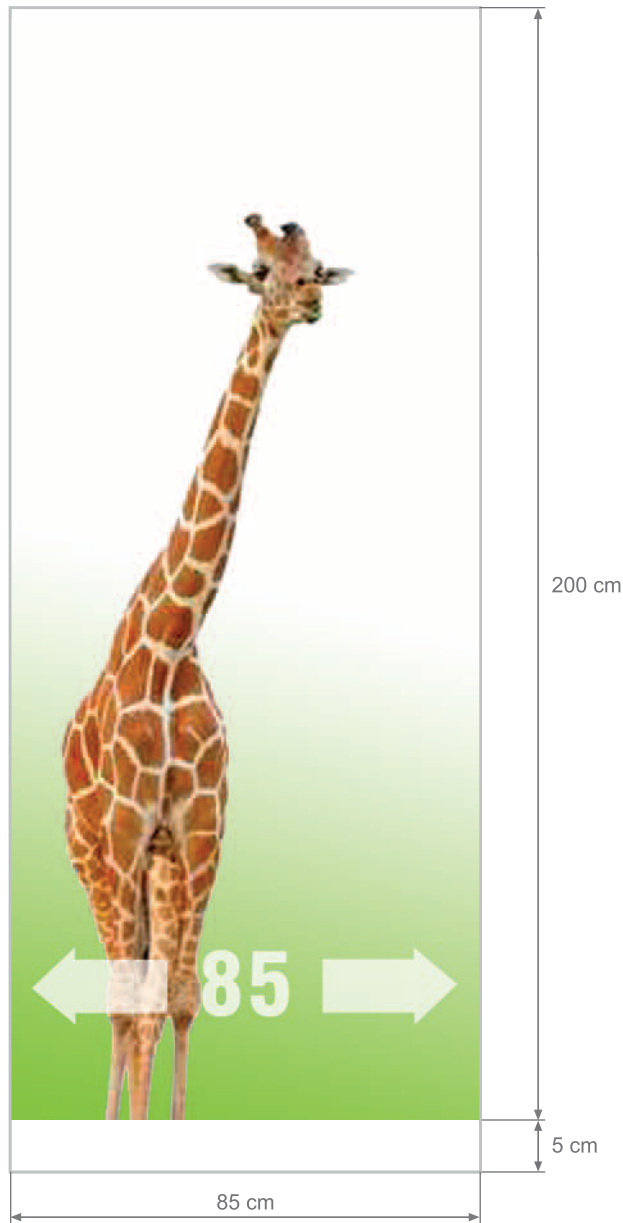

# ROLLUP 85 cm x 200 cm

Accepted file formats: **eps, pdf, jpeg**

Colour settings: **CMYK**

Print file format: **85 x 205 cm (5 cm bleed at the bottom)**

**scale: 1:1, 120 dpi or more**