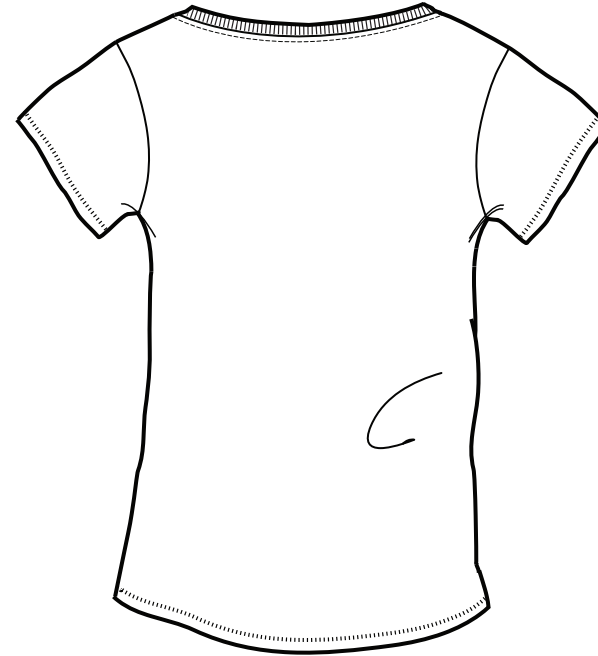

FRONT

BACK

SIZES		XS	S	M	L	XL	XXL
A	Half Chest 2,5cm below armhole	42	44,5	47,5	50,5	53,5	56,5
B	Body Length (from HPS)	62	64	66	68	69	69
C	Sleeve length	15	15	16	16	17	17