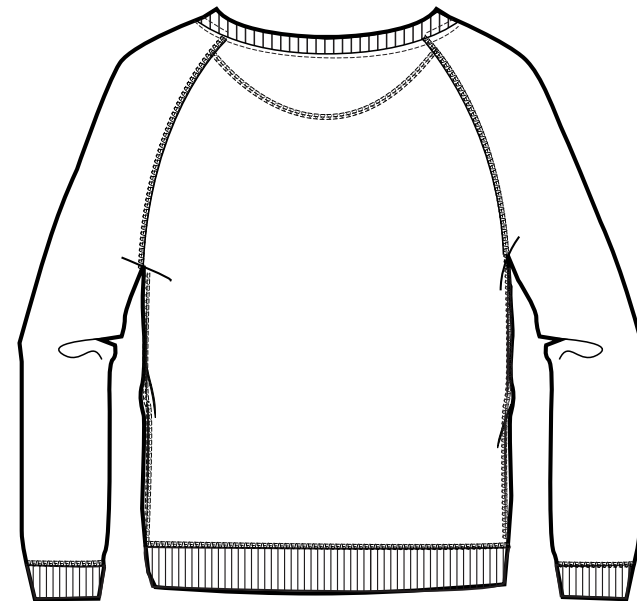

FRONT

BACK

SIZES		XS	S	M	L	XL
A	Half Chest 2,5cm below armhole	45,5	48	51	54	57
B	Body Length (from HPS)	62	64	66	68	69
C	Sleeve length	69,75	71	72,5	73,75	75