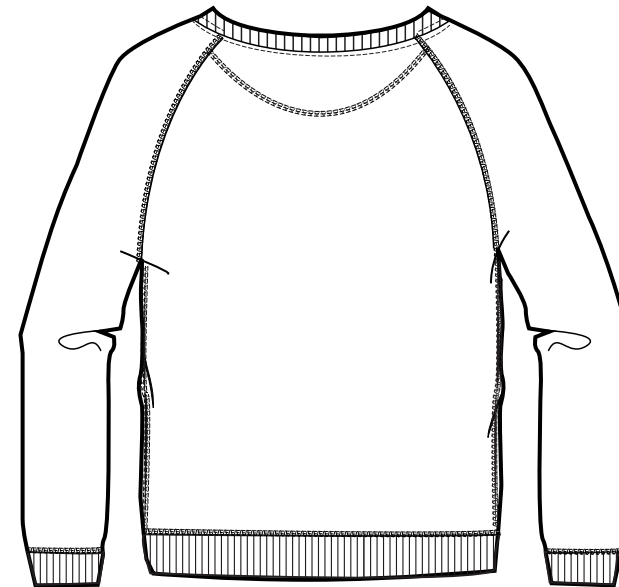

FRONT

BACK

SIZES		XXS	XS	S	M	L	XL	XXL
A	Half Chest 2,5cm below armhole	43	45,5	48	51	54	57	60
B	Body Length (from HPS)	60	62	64	66	68	69	70
C	Sleeve length	68,5	69,75	71	72,5	73,7	75	76,2