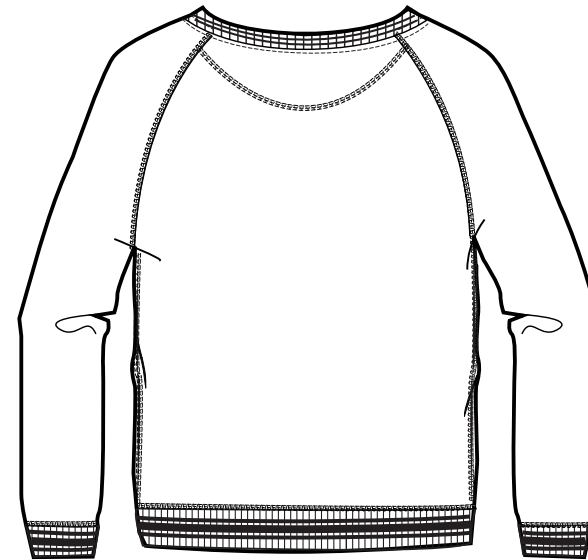

FRONT

BACK

SIZES		XXS	XS	S	M	L	XL	XXL
A	Half Chest 2,5cm below armhole	43	45,5	48	51	54	57	60
B	Body Length (from HPS)	60	62	64	66	68	69	70
C	Sleeve length	68,5	69,75	71	72,5	73,7	75	76,2